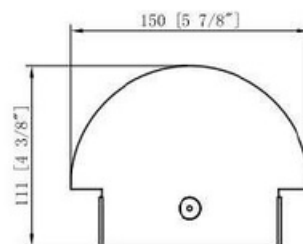

# LED VANITY LIGHT

SPECIFICATIONS

- Product Model IVA-WL048BB-26IN-BN-TNB • WATTS 25W
- LUMENS 1750LM
- COLOR TEMPERATURE 3000K/4000K/ 5000K CCT CHANGABLE
- VOLTAGE 120V DIMMABLE
- IP RATED ETL DAMP LOCATION • OPERATING TEMPRATURE -20~45°C
- MATERIAL STEEL+ ACRYLIC
- FINISH BRUSHED NICKEL • MOUNTING WALL MOUNTING
- SHADE SHAPE HALF ROUND
- SHADE MATERIAL ACRYLIC
- SHADE COLOR WHITE
- WARRANTY 5-YEAR LIMITED
- FIXTURE SIZE L26" x W5-7/8" x H4-3/8"
- CASE QUANTITY 1 PACK
- MASTER CARTON SIZE 67x20x16CM
- NET WEIGHT 1.92KG
  
- GROSS WEIGHT 2.58KG

SPECIFICATIONS

- PRODUCT MODEL IVA-WL048BC-36IN-BN-TNB • WATTS 30W
- LUMENS 2100LM
- COLOR TEMPERATURE 3000K/4000K/ 5000K CCT CHANGABLE
- CRI RA>80
- VOLTAGE 120V DIMMABLE
- IP RATED ETL DAMP LOCATION • OPERATING TEMPRATURE -20~45°C
- MATERIAL STEEL+ ACRYLIC
- FINISH BRUSHED NICKEL • MOUNTING WALL MOUNTING
- SHADE SHAPE HALF ROUND
- SHADE MATERIAL ACRYLIC
- SHADE COLOR WHITE
- WARRANTY 5-YEAR LIMITED
- FIXTURE SIZE L36" xW5-7/8" xH4-3/8"
- CASE QUANTITY 1 PACK
- MASTER CARTON SIZE 96.5x20x16CM
- NET WEIGHT 2.84KG

- GROSS WEIGHT 3.60KG

SPECIFICATIONS

- PRODUCT MODEL IVA-WL048BD-48IN-BN-TNB • WATTS 35W
- LUMENS 2450LM
- COLOR TEMPERATURE 3000K/4000K/ 5000K CCT CHANGABLE
- CRI RA>80
- VOLTAGE 120V DIMMABLE
- IP RATED ETL DAMP LOCATION • OPERATING TEMPRATURE -20~45°C
- MATERIAL STEEL+ ACRYLIC
- FINISH BRUSHED NICKEL • MOUNTING WALL MOUNTING
- SHADE SHAPE HALF ROUND
- SHADE MATERIAL ACRYLIC
- SHADE COLOR WHITE
- WARRANTY 5-YEAR LIMITED
- FIXTURE SIZE L48"xW5-7/8"xH4-3/8"
- CASE QUANTITY 1 PACK
- MASTER CARTON SIZE 126.5x20x16CM
- NET WEIGHT 4.20KG

- GROSS WEIGHT 5.12KG