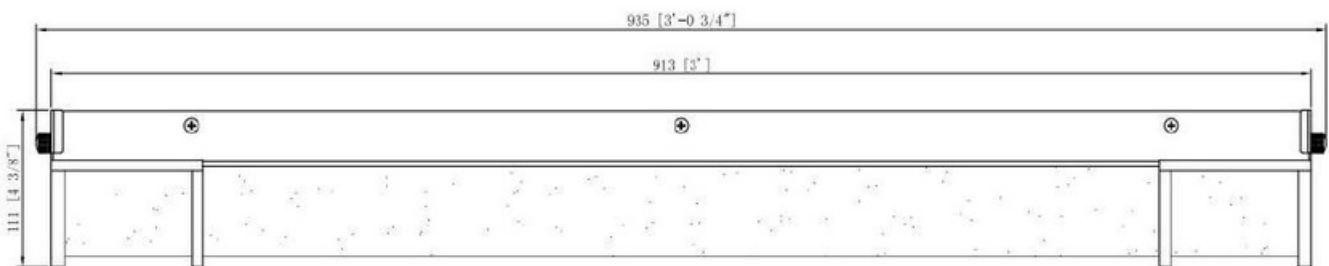

# LED VANITY LIGHT

SPECIFICATIONS

- Product Model IVA-WL048BB-26IN-BN-TNB • WATTS 25W
- LUMENS 1750LM
- COLOR TEMPERATURE 3000K/4000K/ 5000K CCT CHANGABLE
- VOLTAGE 120V DIMMABLE
- IP RATED ETL DAMP LOCATION • OPERATING TEMPRATURE -20~45°C
- MATERIAL STEEL+ ACRYLIC
- FINISH BRUSHED NICKEL • MOUNTING WALL MOUNTING
- SHADE SHAPE HALF ROUND
- SHADE MATERIAL ACRYLIC
- SHADE COLOR WHITE
- WARRANTY 5-YEAR LIMITED
- FIXTURE SIZE L26" x W5-7/8" x H4-3/8"
- CASE QUANTITY 1 PACK
- MASTER CARTON SIZE 67x20x16CM
- NET WEIGHT 1.92KG
  
- GROSS WEIGHT 2.58KG

SPECIFICATIONS

- PRODUCT MODEL IVA-WL048BC-36IN-BN-TNB • WATTS 30W
- LUMENS 2100LM
- COLOR TEMPERATURE 3000K/4000K/ 5000K CCT CHANGABLE
- CRI RA>80
- VOLTAGE 120V DIMMABLE
- IP RATED ETL DAMP LOCATION • OPERATING TEMPRATURE -20~45°C
- MATERIAL STEEL+ ACRYLIC
- FINISH BRUSHED NICKEL • MOUNTING WALL MOUNTING
- SHADE SHAPE HALF ROUND
- SHADE MATERIAL ACRYLIC
- SHADE COLOR WHITE
- WARRANTY 5-YEAR LIMITED
- FIXTURE SIZE L36" xW5-7/8" xH4-3/8"
- CASE QUANTITY 1 PACK
- MASTER CARTON SIZE 96.5x20x16CM
- NET WEIGHT 2.84KG

- GROSS WEIGHT 3.60KG

SPECIFICATIONS

- PRODUCT MODEL IVA-WL048BD-48IN-BN-TNB • WATTS 35W
- LUMENS 2450LM
- COLOR TEMPERATURE 3000K/4000K/ 5000K CCT CHANGABLE
- CRI RA>80
- VOLTAGE 120V DIMMABLE
- IP RATED ETL DAMP LOCATION • OPERATING TEMPRATURE -20~45°C
- MATERIAL STEEL+ ACRYLIC
- FINISH BRUSHED NICKEL • MOUNTING WALL MOUNTING
- SHADE SHAPE HALF ROUND
- SHADE MATERIAL ACRYLIC
- SHADE COLOR WHITE
- WARRANTY 5-YEAR LIMITED
- FIXTURE SIZE L48"xW5-7/8"xH4-3/8"
- CASE QUANTITY 1 PACK
- MASTER CARTON SIZE 126.5x20x16CM
- NET WEIGHT 4.20KG

- GROSS WEIGHT 5.12KG