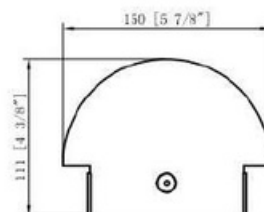

# LED VANITY LIGHT

SPECIFICATIONS

- Product Model IVA-WL048BB-26IN-BN-TNB • WATTS 25W
- LUMENS 1750LM
- COLOR TEMPERATURE 3000K/4000K/ 5000K CCT CHANGABLE
- VOLTAGE 120V DIMMABLE
- IP RATED ETL DAMP LOCATION • OPERATING TEMPRATURE -20~45°C
- MATERIAL STEEL+ ACRYLIC
- FINISH BRUSHED NICKEL • MOUNTING WALL MOUNTING
- SHADE SHAPE HALF ROUND
- SHADE MATERIAL ACRYLIC
- SHADE COLOR WHITE
- WARRANTY 5-YEAR LIMITED
- FIXTURE SIZE L26" x W5-7/8" x H4-3/8"
- CASE QUANTITY 1 PACK
- MASTER CARTON SIZE 67x20x16CM
- NET WEIGHT 1.92KG
  
- GROSS WEIGHT 2.58KG

SPECIFICATIONS

- PRODUCT MODEL IVA-WL048BC-36IN-BN-TNB • WATTS 30W
- LUMENS 2100LM
- COLOR TEMPERATURE 3000K/4000K/ 5000K CCT CHANGABLE
- CRI RA>80
- VOLTAGE 120V DIMMABLE
- IP RATED ETL DAMP LOCATION • OPERATING TEMPRATURE -20~45°C
- MATERIAL STEEL+ ACRYLIC
- FINISH BRUSHED NICKEL • MOUNTING WALL MOUNTING
- SHADE SHAPE HALF ROUND
- SHADE MATERIAL ACRYLIC
- SHADE COLOR WHITE
- WARRANTY 5-YEAR LIMITED
- FIXTURE SIZE L36" xW5-7/8" xH4-3/8"
- CASE QUANTITY 1 PACK
- MASTER CARTON SIZE 96.5x20x16CM
- NET WEIGHT 2.84KG

- GROSS WEIGHT 3.60KG

SPECIFICATIONS

- PRODUCT MODEL IVA-WL048BD-48IN-BN-TNB • WATTS 35W
- LUMENS 2450LM
- COLOR TEMPERATURE 3000K/4000K/ 5000K CCT CHANGABLE
- CRI RA>80
- VOLTAGE 120V DIMMABLE
- IP RATED ETL DAMP LOCATION • OPERATING TEMPRATURE -20~45°C
- MATERIAL STEEL+ ACRYLIC
- FINISH BRUSHED NICKEL • MOUNTING WALL MOUNTING
- SHADE SHAPE HALF ROUND
- SHADE MATERIAL ACRYLIC
- SHADE COLOR WHITE
- WARRANTY 5-YEAR LIMITED
- FIXTURE SIZE L48"xW5-7/8"xH4-3/8"
- CASE QUANTITY 1 PACK
- MASTER CARTON SIZE 126.5x20x16CM
- NET WEIGHT 4.20KG

- GROSS WEIGHT 5.12KG