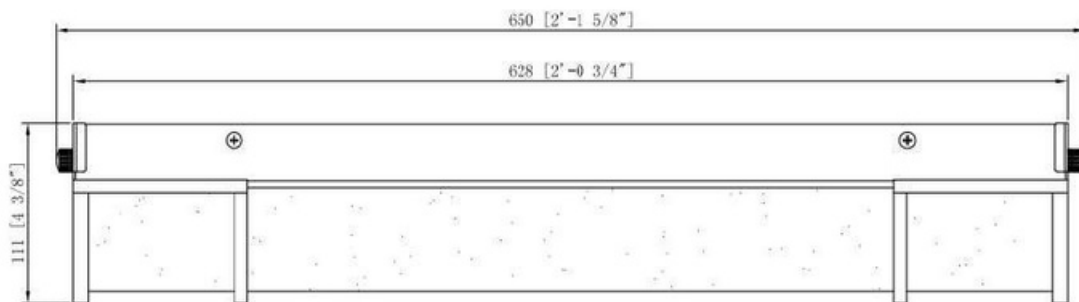

# LED VANITY LIGHT

SPECIFICATIONS

- Product Model IVA-WL048BB-26IN-BN-TNB • WATTS 25W
- LUMENS 1750LM
- COLOR TEMPERATURE 3000K/4000K/ 5000K CCT CHANGABLE
- VOLTAGE 120V DIMMABLE
- IP RATED ETL DAMP LOCATION • OPERATING TEMPRATURE -20~45°C
- MATERIAL STEEL+ ACRYLIC
- FINISH BRUSHED NICKEL • MOUNTING WALL MOUNTING
- SHADE SHAPE HALF ROUND
- SHADE MATERIAL ACRYLIC
- SHADE COLOR WHITE
- WARRANTY 5-YEAR LIMITED
- FIXTURE SIZE L26" x W5-7/8" x H4-3/8"
- CASE QUANTITY 1 PACK
- MASTER CARTON SIZE 67x20x16CM
- NET WEIGHT 1.92KG
  
- GROSS WEIGHT 2.58KG

SPECIFICATIONS

- PRODUCT MODEL IVA-WL048BC-36IN-BN-TNB • WATTS 30W
- LUMENS 2100LM
- COLOR TEMPERATURE 3000K/4000K/ 5000K CCT CHANGABLE
- CRI RA>80
- VOLTAGE 120V DIMMABLE
- IP RATED ETL DAMP LOCATION • OPERATING TEMPRATURE -20~45°C
- MATERIAL STEEL+ ACRYLIC
- FINISH BRUSHED NICKEL • MOUNTING WALL MOUNTING
- SHADE SHAPE HALF ROUND
- SHADE MATERIAL ACRYLIC
- SHADE COLOR WHITE
- WARRANTY 5-YEAR LIMITED
- FIXTURE SIZE L36" xW5-7/8" xH4-3/8"
- CASE QUANTITY 1 PACK
- MASTER CARTON SIZE 96.5x20x16CM
- NET WEIGHT 2.84KG

- GROSS WEIGHT 3.60KG

SPECIFICATIONS

- PRODUCT MODEL IVA-WL048BD-48IN-BN-TNB • WATTS 35W
- LUMENS 2450LM
- COLOR TEMPERATURE 3000K/4000K/ 5000K CCT CHANGABLE
- CRI RA>80
- VOLTAGE 120V DIMMABLE
- IP RATED ETL DAMP LOCATION • OPERATING TEMPRATURE -20~45°C
- MATERIAL STEEL+ ACRYLIC
- FINISH BRUSHED NICKEL • MOUNTING WALL MOUNTING
- SHADE SHAPE HALF ROUND
- SHADE MATERIAL ACRYLIC
- SHADE COLOR WHITE
- WARRANTY 5-YEAR LIMITED
- FIXTURE SIZE L48"xW5-7/8"xH4-3/8"
- CASE QUANTITY 1 PACK
- MASTER CARTON SIZE 126.5x20x16CM
- NET WEIGHT 4.20KG

- GROSS WEIGHT 5.12KG