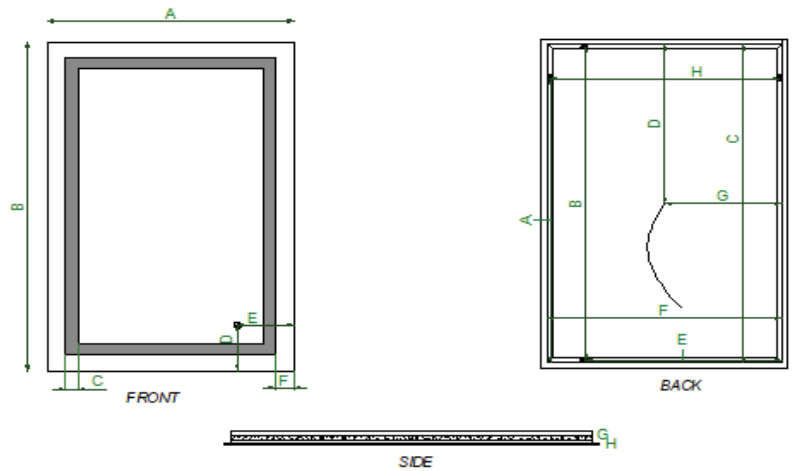

24" x 36" LED Vanity Mirror

ICON 2436

FEATURES

- Integrated touch sensor control with memory
- Energy efficient LED lighting 3000-6000K
- CRI 90+
- Integrated Defogger

CONSTRUCTION

- Quality polished edge mirror
- Single phase wire installation, silver backed, copper free
- Construction for surface mounting
- Includes installation hardware

TECHNICAL INFORMATION

Size	24"x36"
MPN	MR016-2436
SKU	IVA-JAS1004-2436
CCT	3000 - 6000K
CRI	>90
Lumens	3940LM
Input Voltage	100-120VAC
LED/ Meter	5.4
Wattage	48W

DIMENSIONS

FRONT & SIDE

A	B	C	D	E	F	G	H
24	36	1 3/16	5 5/16	5 1/2	1 3/4	1 3/8	3/16