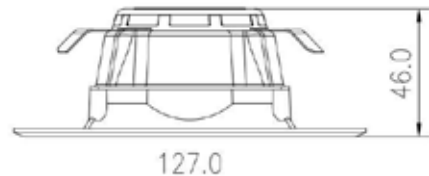

LED DOWN LIGHT

www.wenlighting.com info@wenlighting.com

LED DOB DOWN LIGHT (Dimmable)

WEN-D724-90-XXXX-S

Size : Φ 127x46mm (5 x 1.81")

Characteristics

Item Number	WEN-D724-90-XXXX-S
Description	4" Smooth Square LED down light
Voltage	120V AC
Power	9W
Dimmable	Yes
LED Type	2835
CRI	>90
Lumens	600 lms
Color	2700K/3000K/4000K/5000K
Life time	50,000 hours
Certificate	ETL, Energy Star, FCC, Lighting Facts, LM79, LM80