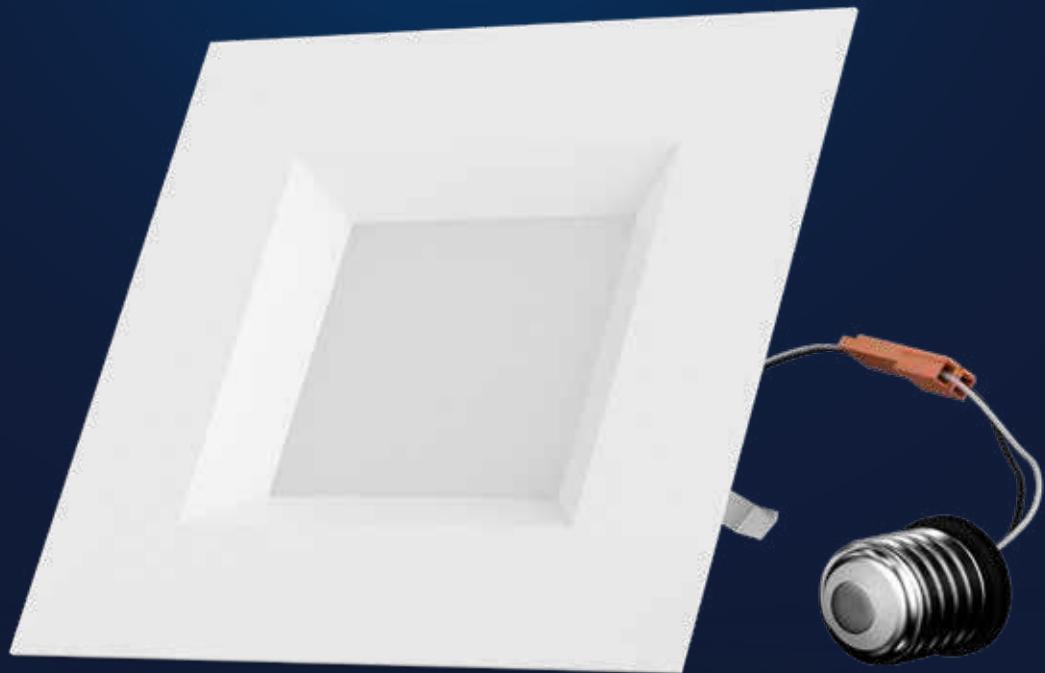

LED DOWN LIGHT

www.wenlighting.com info@wenlighting.com

LED DOB DOWN LIGHT (Dimmable)

WEN-D724-90-XXXX-S

Size : Φ 127x46mm (5 x 1.81")

Characteristics

Item Number	WEN-D724-90-XXXX-S
Description	4" Smooth Square LED down light
Voltage	120V AC
Power	9W
Dimmable	Yes
LED Type	2835
CRI	>90
Lumens	600 lms
Color	2700K/3000K/4000K/5000K
Life time	50,000 hours
Certificate	ETL, Energy Star, FCC, Lighting Facts, LM79, LM80

Features

- DOB technology
- No Buzz
- Long lifetime
- Instant-on light
- Easy installation
- 120V dimmable
- CCT:2700-5000K
- 5 years manufacturer warranty

Application