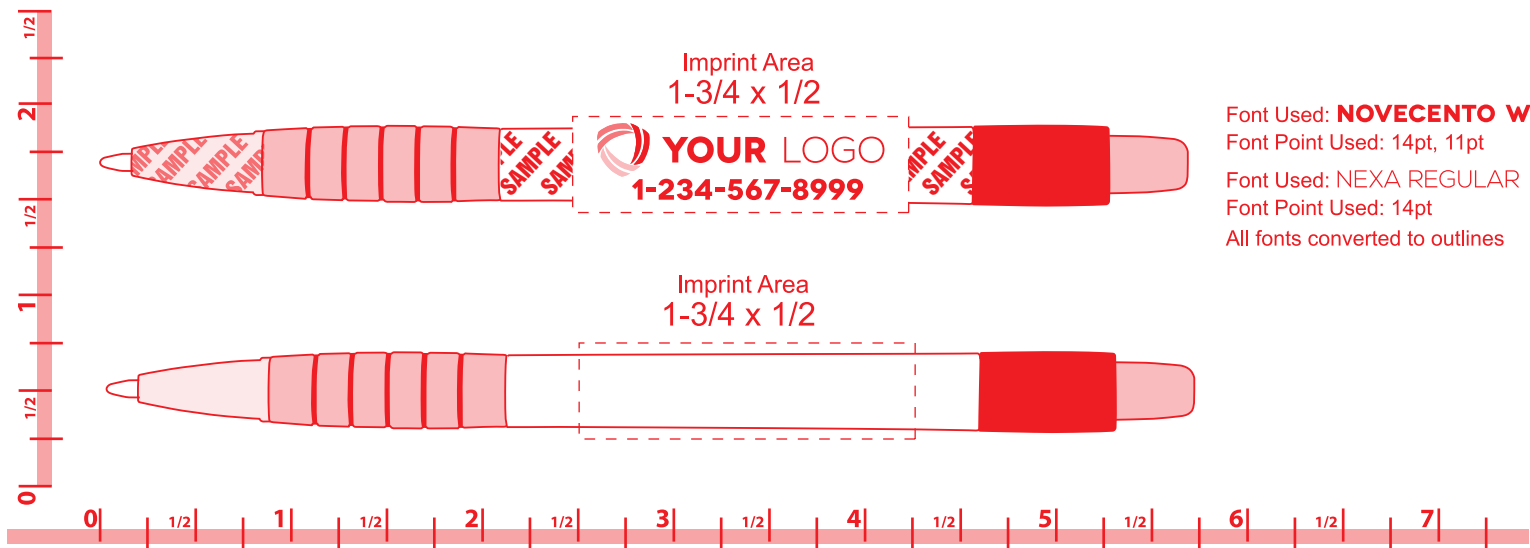

PEN_012 - White Element Pen - 55064

Product Dimensions: 5-9/16"l x 3/8"dia.

Please Outline All Fonts Before Submitting File

1-Color Imprint Available

Method Imprint: **Screen Print**, No Raster Files

Halftones Not Available

Minimum Pt. Size: 6 pt

Aa Bb Cc Dd Ee Ff Gg Hh Ii Jj Kk 6pt Height

Actual Size

Your smallest text can not be smaller than 6pt in height.

Minimum Line Wt: .5

Line weight must be at least .5