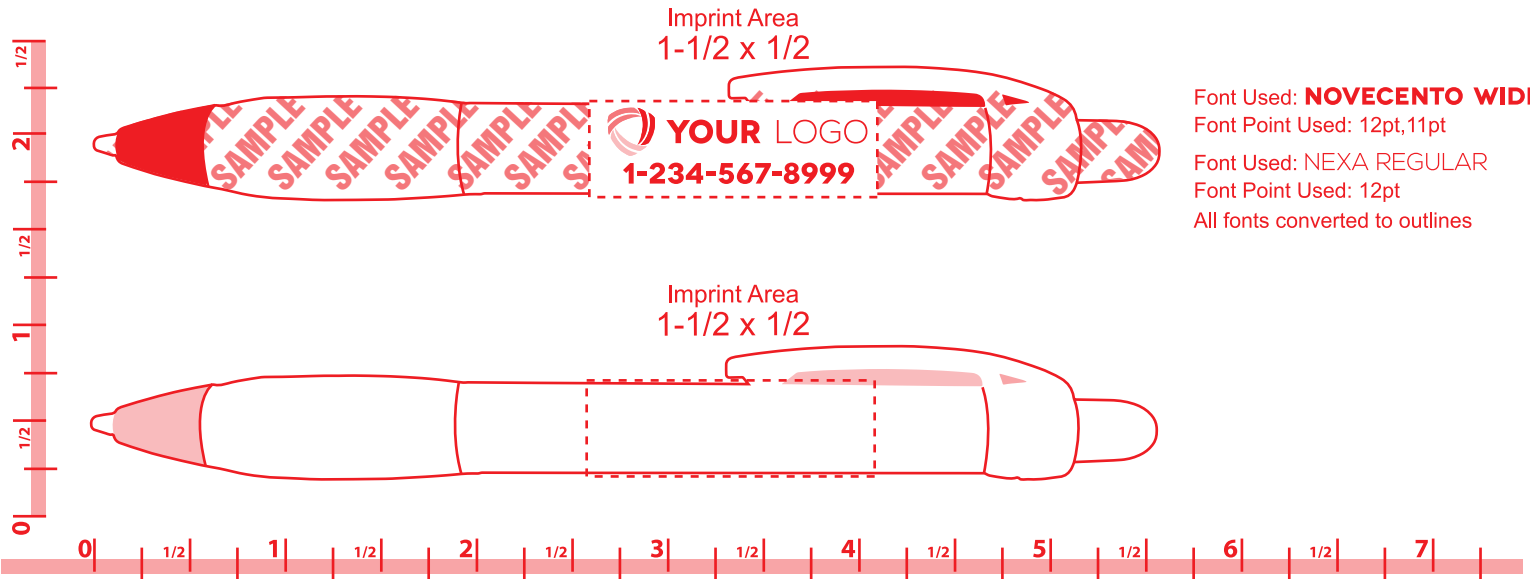

PEN_007 - White Oval Grip Pen - 55698

RULER IS IN INCHES. VERIFY RULER ACCURACY PRINTED OUT ONTO PAPER.

Product Dimensions: 5-1/2"l x 3/8"dia.

Please Outline All Fonts Before Submitting File

1-Color Imprint Available

Method Imprint: **Screen Print**, No Raster Files

Halftones Not Available

Minimum Pt. Size: 6 pt

Aa Bb Cc Dd Ee Ff Gg Hh Ii Jj Kk 6pt Height

Actual Size

Your smallest text can not be smaller than 6pt in height.

Minimum Line Wt: .5

Line weight must be at least .5