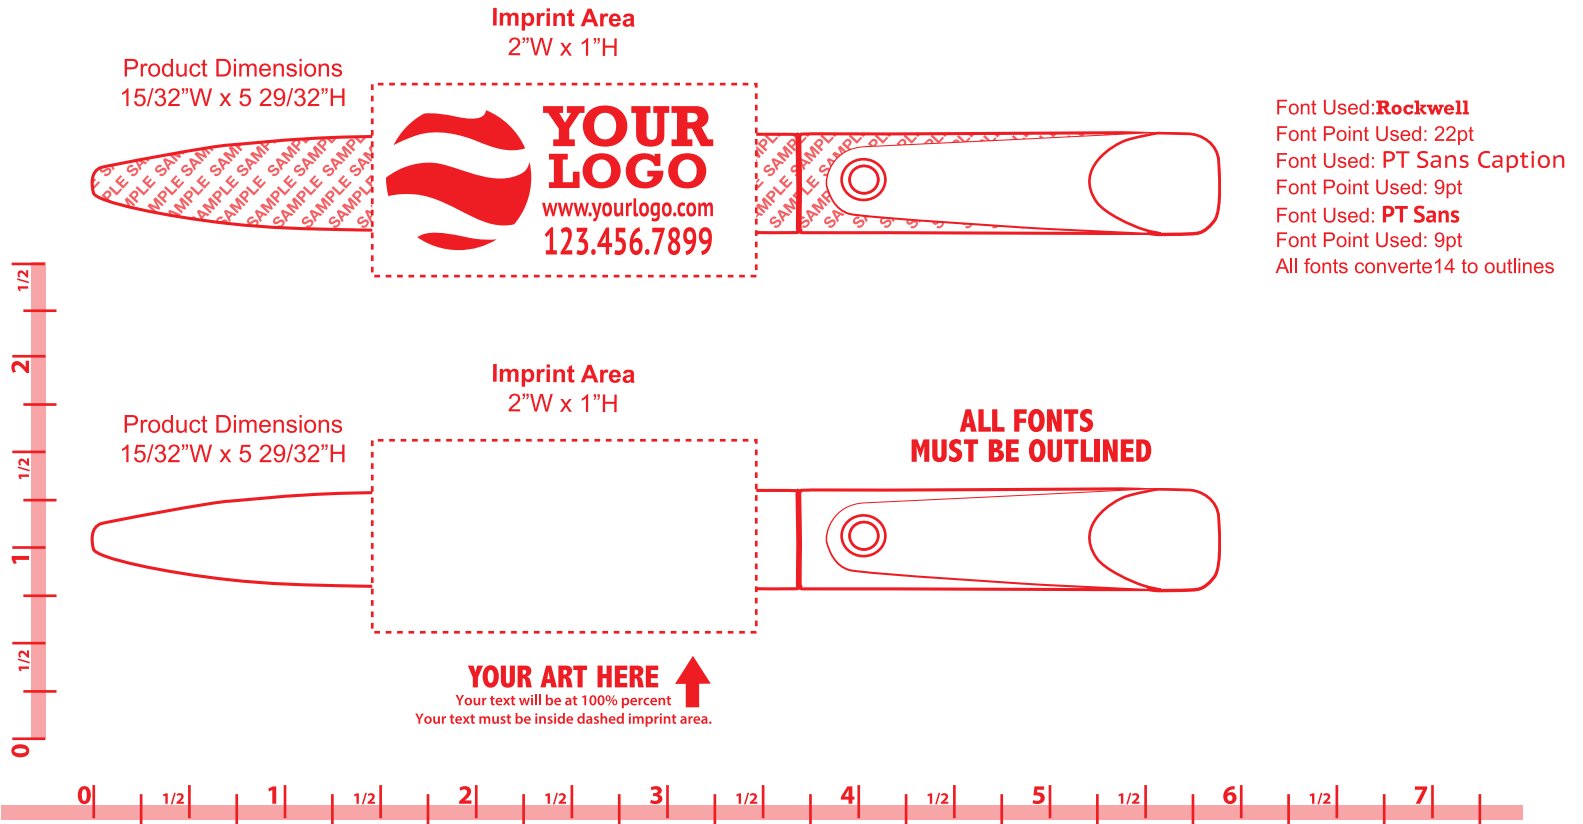

PEN-003-SLEEK-EDGE-PEN

Product Dimensions: 15/32"W x 5 29/32"H

Please Outline All Fonts Before Submitting File

1- Color Imprint Available

Method Imprint: **Screen Print**, No Raster Files

Halftones Not Available **ALL ART MUST BE 100% VECTOR**

Minimum Pt. Size: 6pt

Aa Bb Cc Dd Ee Ff Gg Hh Ii Jj Kk 6pt Height

Actual Size

Your smallest text can not be smaller than 6pt in height.

Minimum Line Wt: .5

————— Line weight must be at least .5