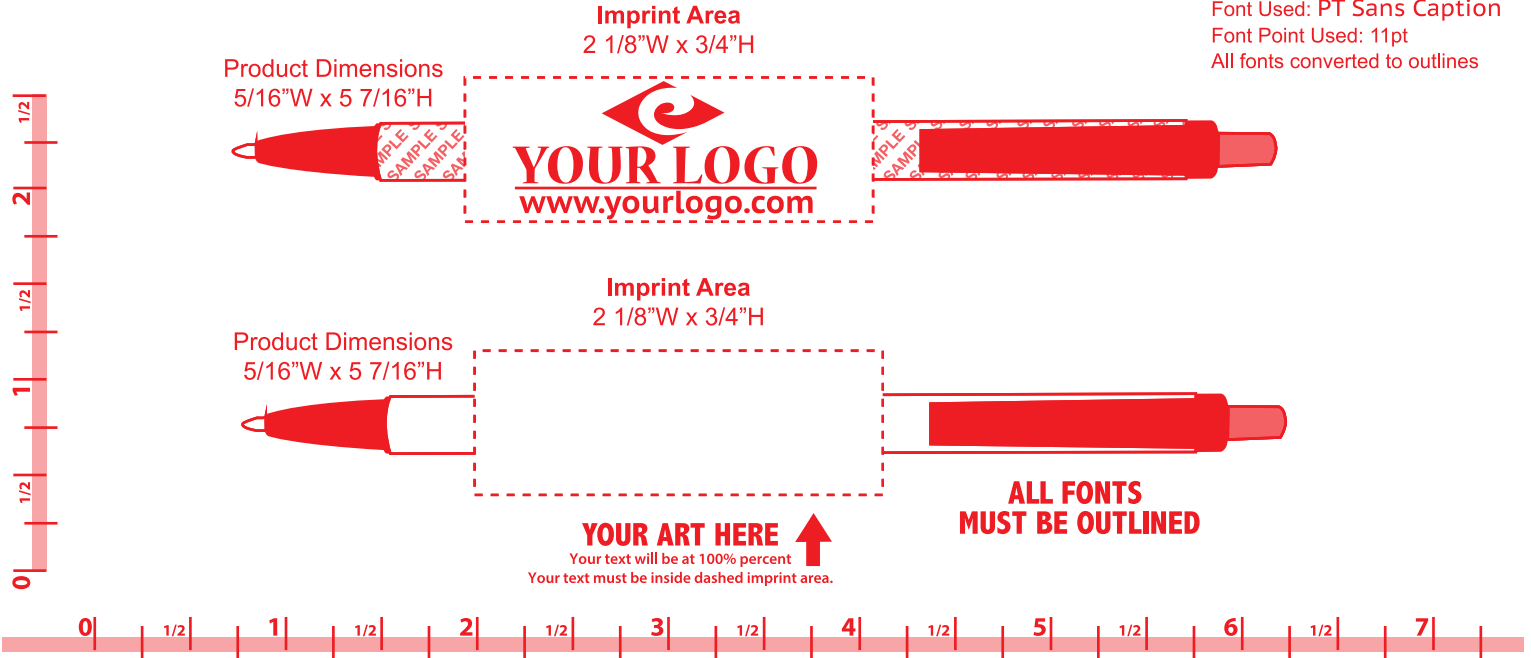

Font Used: **Nueva Std**  
Font Point Used: 22pt  
Font Used: **PT Sans Caption**  
Font Point Used: 11pt  
All fonts converted to outlines

**RULER IS IN INCHES. VERIFY RULER ACCURACY PRINTED OUT ONTO PAPER.**

**Product Dimensions: 5/16"W x 5 7/16"H**

Please Outline All Fonts Before Submitting File

1- Color Imprint Available

Method Imprint: **Screen Print**, No Raster Files

Halftones Not Available **ALL ART MUST BE 100% VECTOR**

Minimum Pt. Size: 6pt

Aa Bb Cc Dd Ee Ff Gg Hh Ii Jj Kk 6pt Height  
Actual Size Your smallest text can not be smaller than 6pt in height.

Minimum Line Wt: .5

————— Line weight must be at least .5