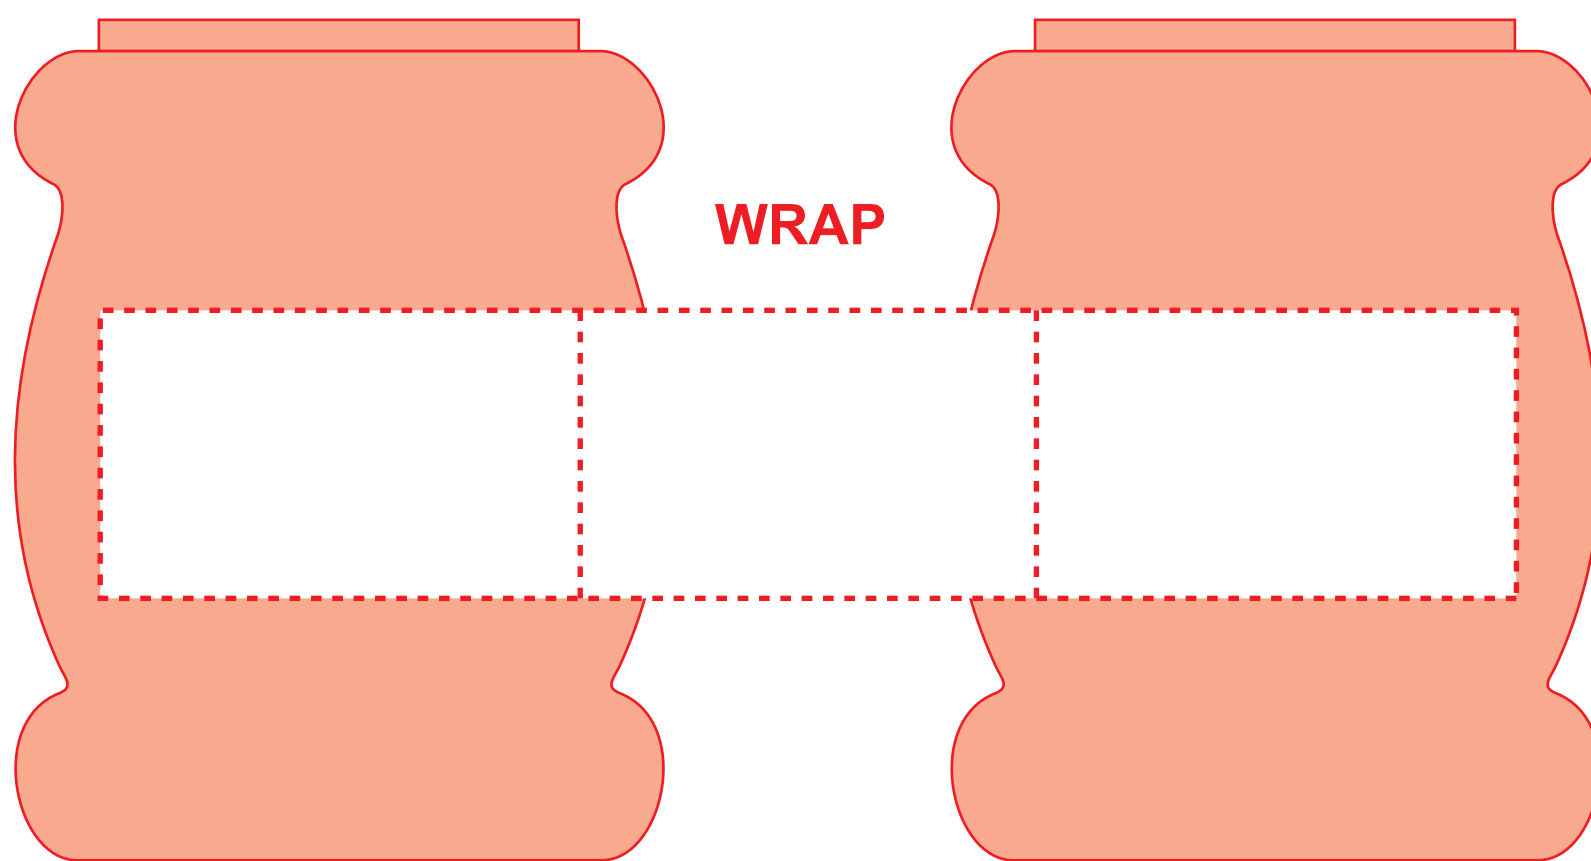

**SAMPLE
DO NOT USE**

BACK

FRONT

Font Used: **Arial Rounded MT Bold**
Font Point Used: 35pt, 15pt

All fonts converted to outlines

YOUR ART HERE

YOUR ART HERE

**NO TEXT OR IMAGE
OUTSIDE OF
IMPRINT AREA**

BACK

FRONT

Imprint Area: 2.5" x 1.5"

Wrap Area: 7-3/8" x 1.5"

**Your text will be at 100% percent
Your text must be inside dashed imprint area.**

Product Dimensions: 4-1/8"h x 3"dia.

Please Outline All Fonts Before Submitting File

3-Location Imprint Available

Method Imprint: **Screen Print** (No Raster Files)

Halftones Not Available

Minimum Pt. Size: 8 pt

AaBbCcDdEeFfGgHhIi

Actual Size

Your smallest text can not be smaller than 8 pt in height.

Minimum Line Wt: 0.6 pt

Line weight must be at least 0.6 pt