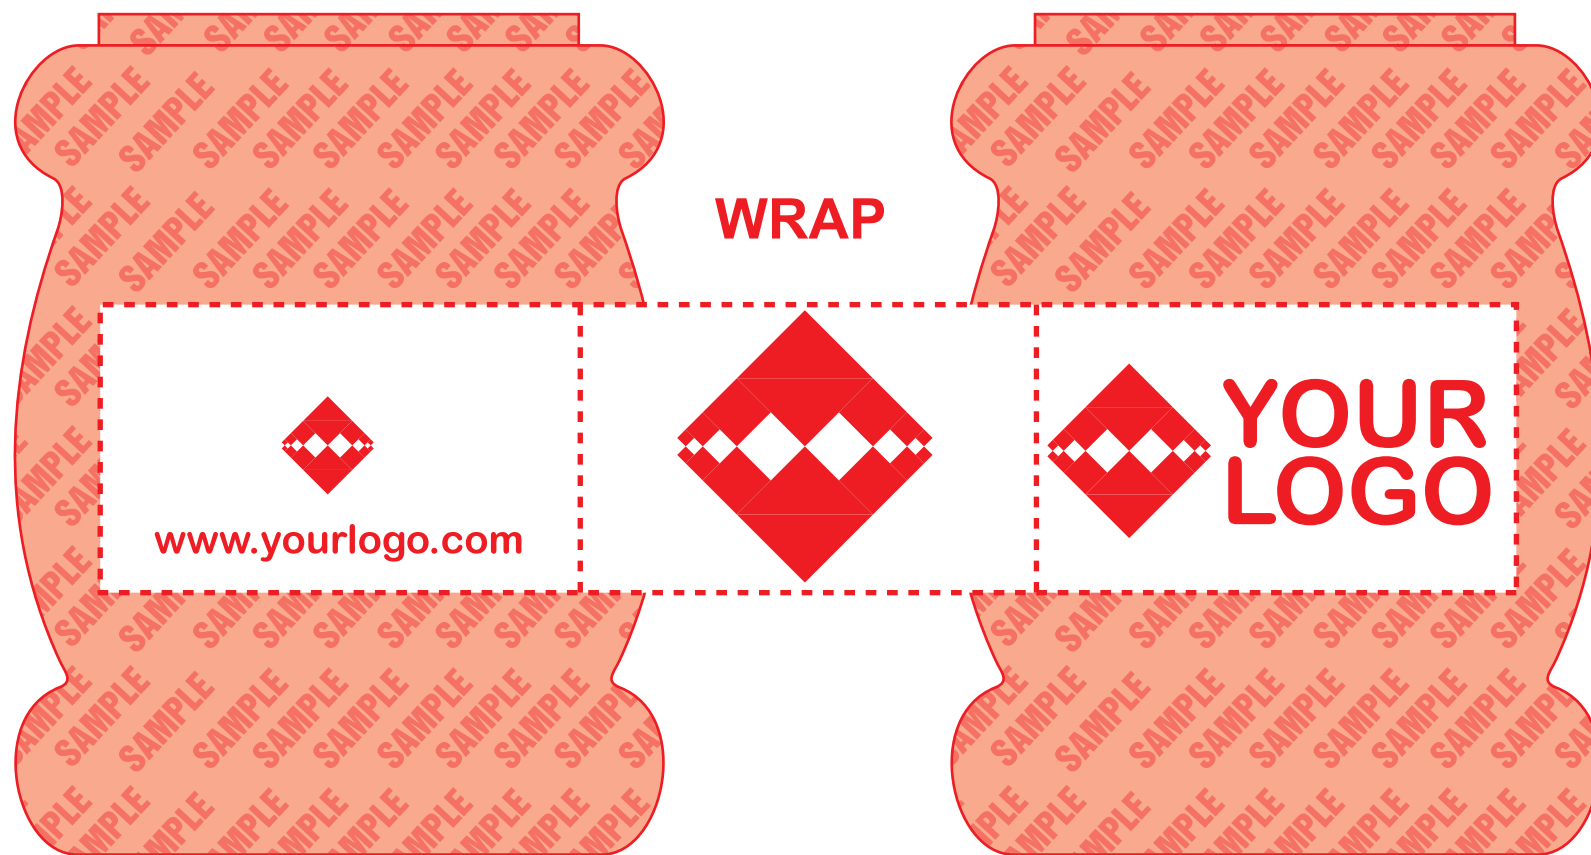

**SAMPLE
DO NOT USE**

BACK

FRONT

Font Used: **Arial Rounded MT Bold**
Font Point Used: 35pt, 15pt

All fonts converted to outlines

YOUR ART HERE

YOUR ART HERE

**NO TEXT OR IMAGE
OUTSIDE OF
IMPRINT AREA**

BACK

FRONT

Imprint Area: 2.5" x 1.5"

Wrap Area: 7-3/8" x 1.5"

**Your text will be at 100% percent
Your text must be inside dashed imprint area.**

Product Dimensions: 4-1/8"h x 3"dia.

Please Outline All Fonts Before Submitting File

3-Location Imprint Available

Method Imprint: **Screen Print** (No Raster Files)

Halftones Not Available

Minimum Pt. Size: 8 pt

AaBbCcDdEeFfGgHhIi

Actual Size

Your smallest text can not be smaller than 8 pt in height.