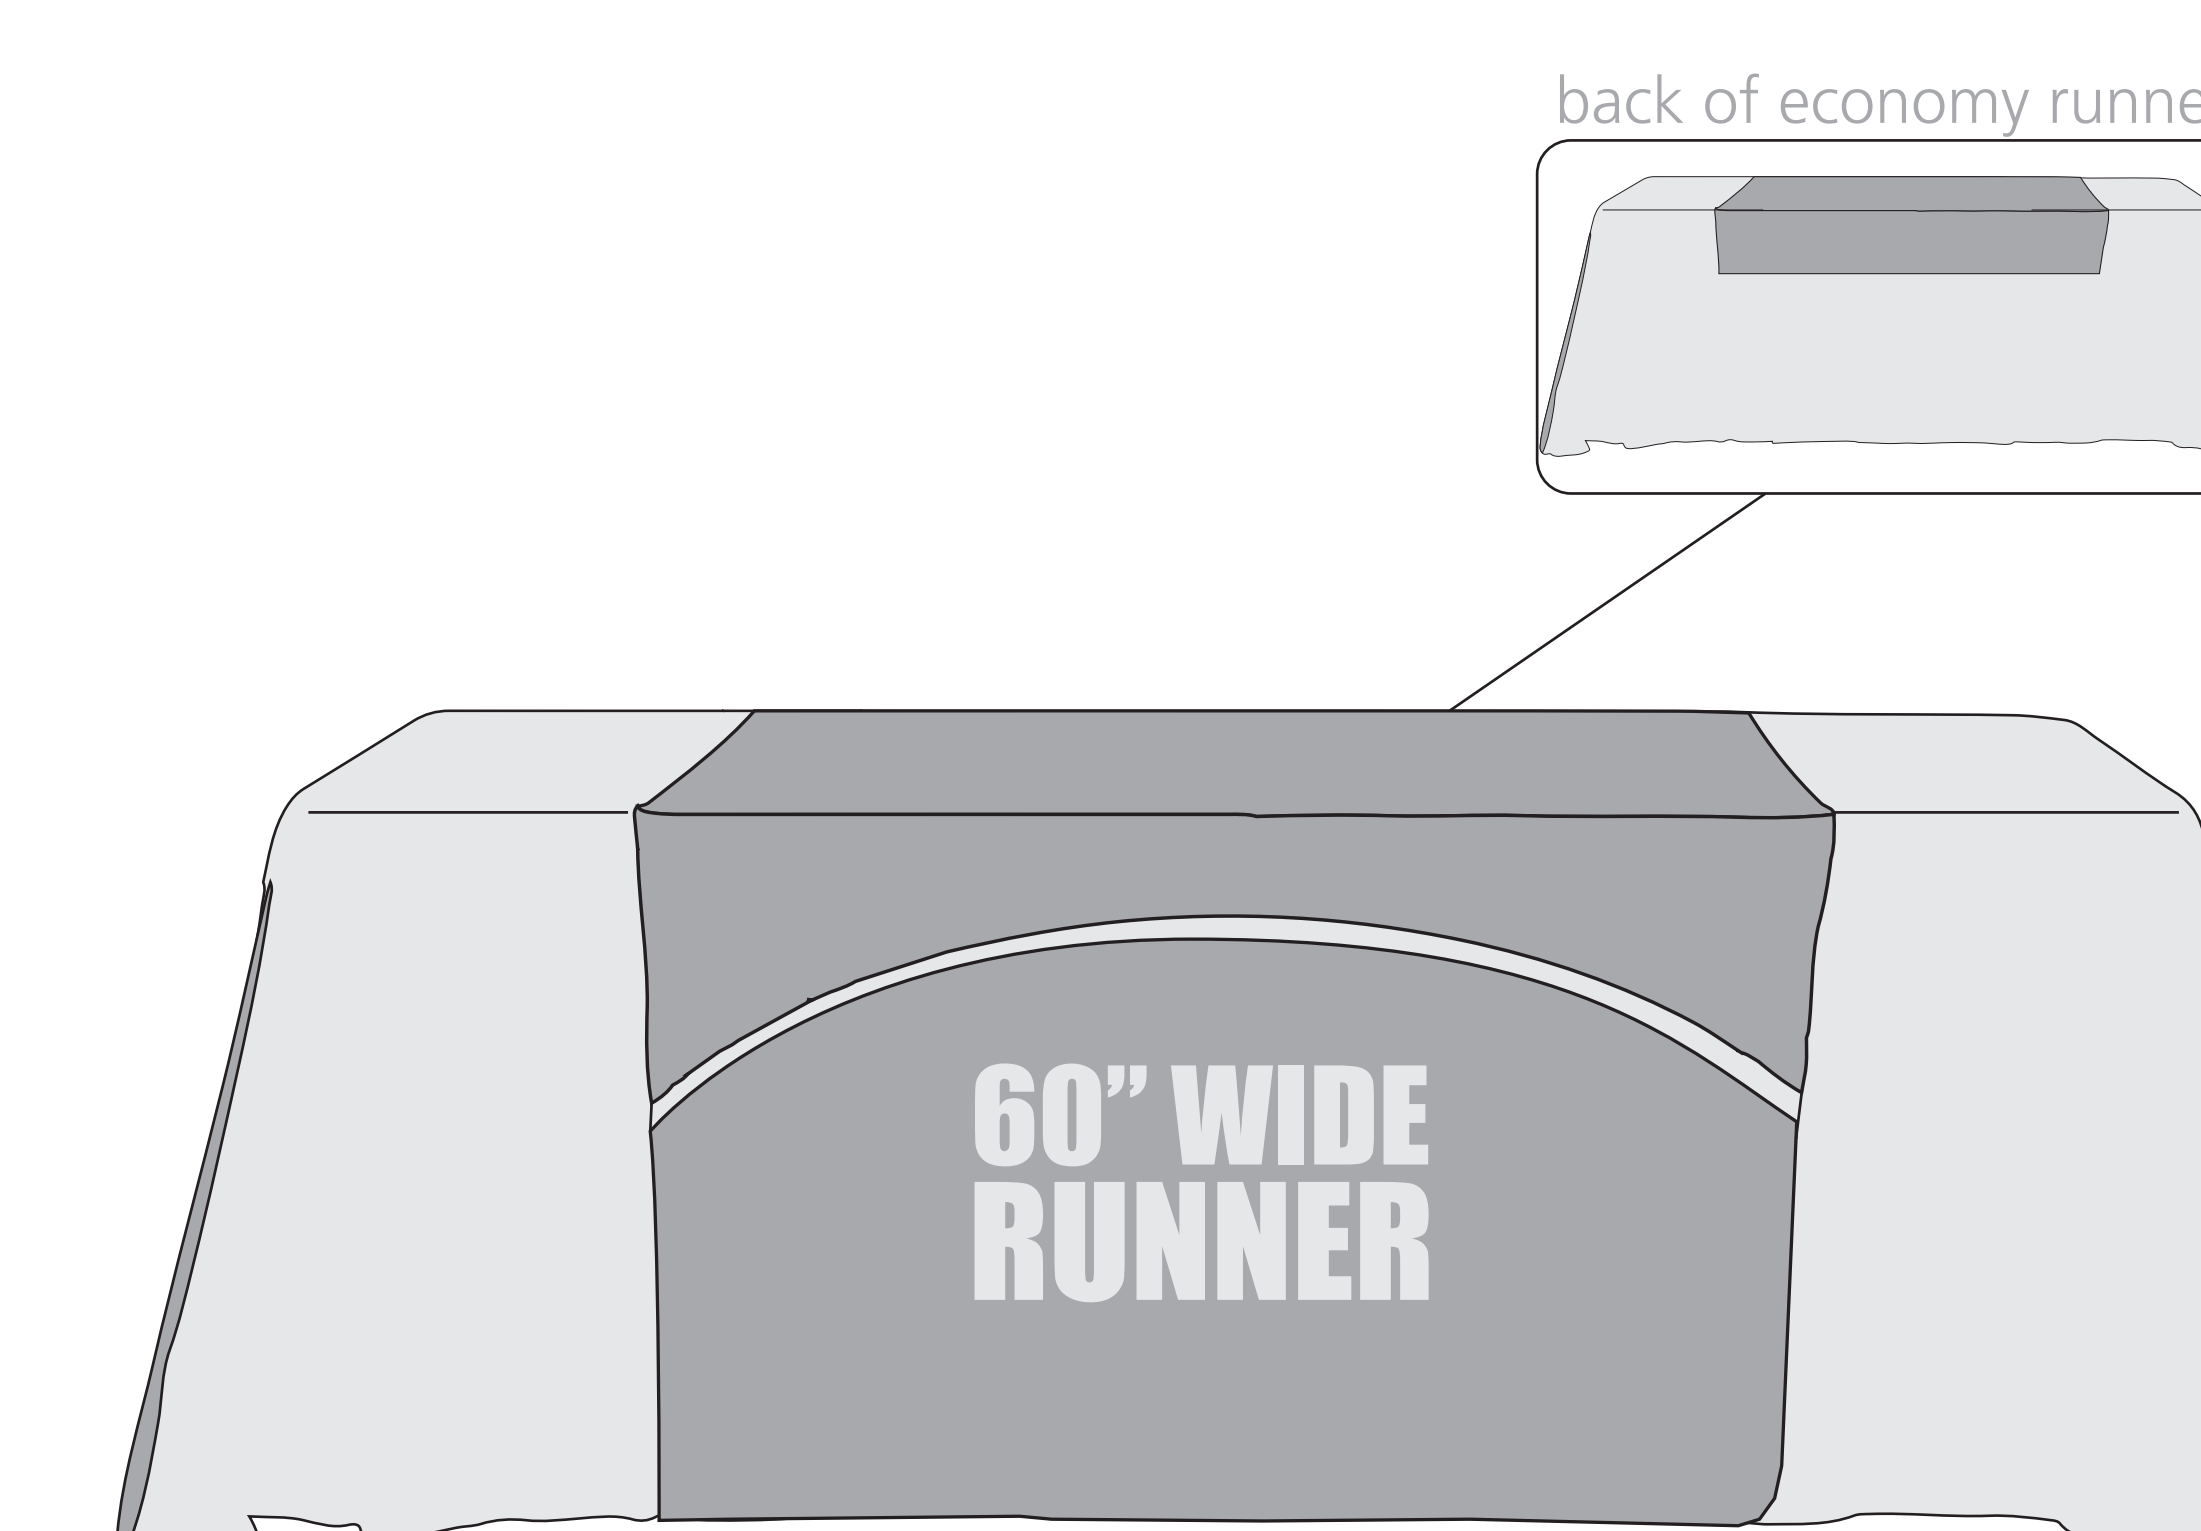

Table Runners: 60" Economy

Total Graphic Area: 60"w X 62.75"h
Front Visual Area: 56"w X 23.5"h (approx.)

DO NOT design any critical elements
(text, logos, etc.) within 2" of the edge.
Graphic will be surge stitched on all edges.

This template is designed for a
standard height table - 30"h

General Art Guidelines:

- CMYK Color Mode
- All Solid Coated Pantone colors should be called out in the art as spot colors
- Embed all images and support files
- Resolution must be 100-120 ppi
- All fonts must be created to outlines
- Do not scale artboard
- Background color/images must bleed to the edge of artboard
- Do not use spot colors from template in your artwork as they will not print

TOP

RECOMMENDED
FRONT VISUAL AREA