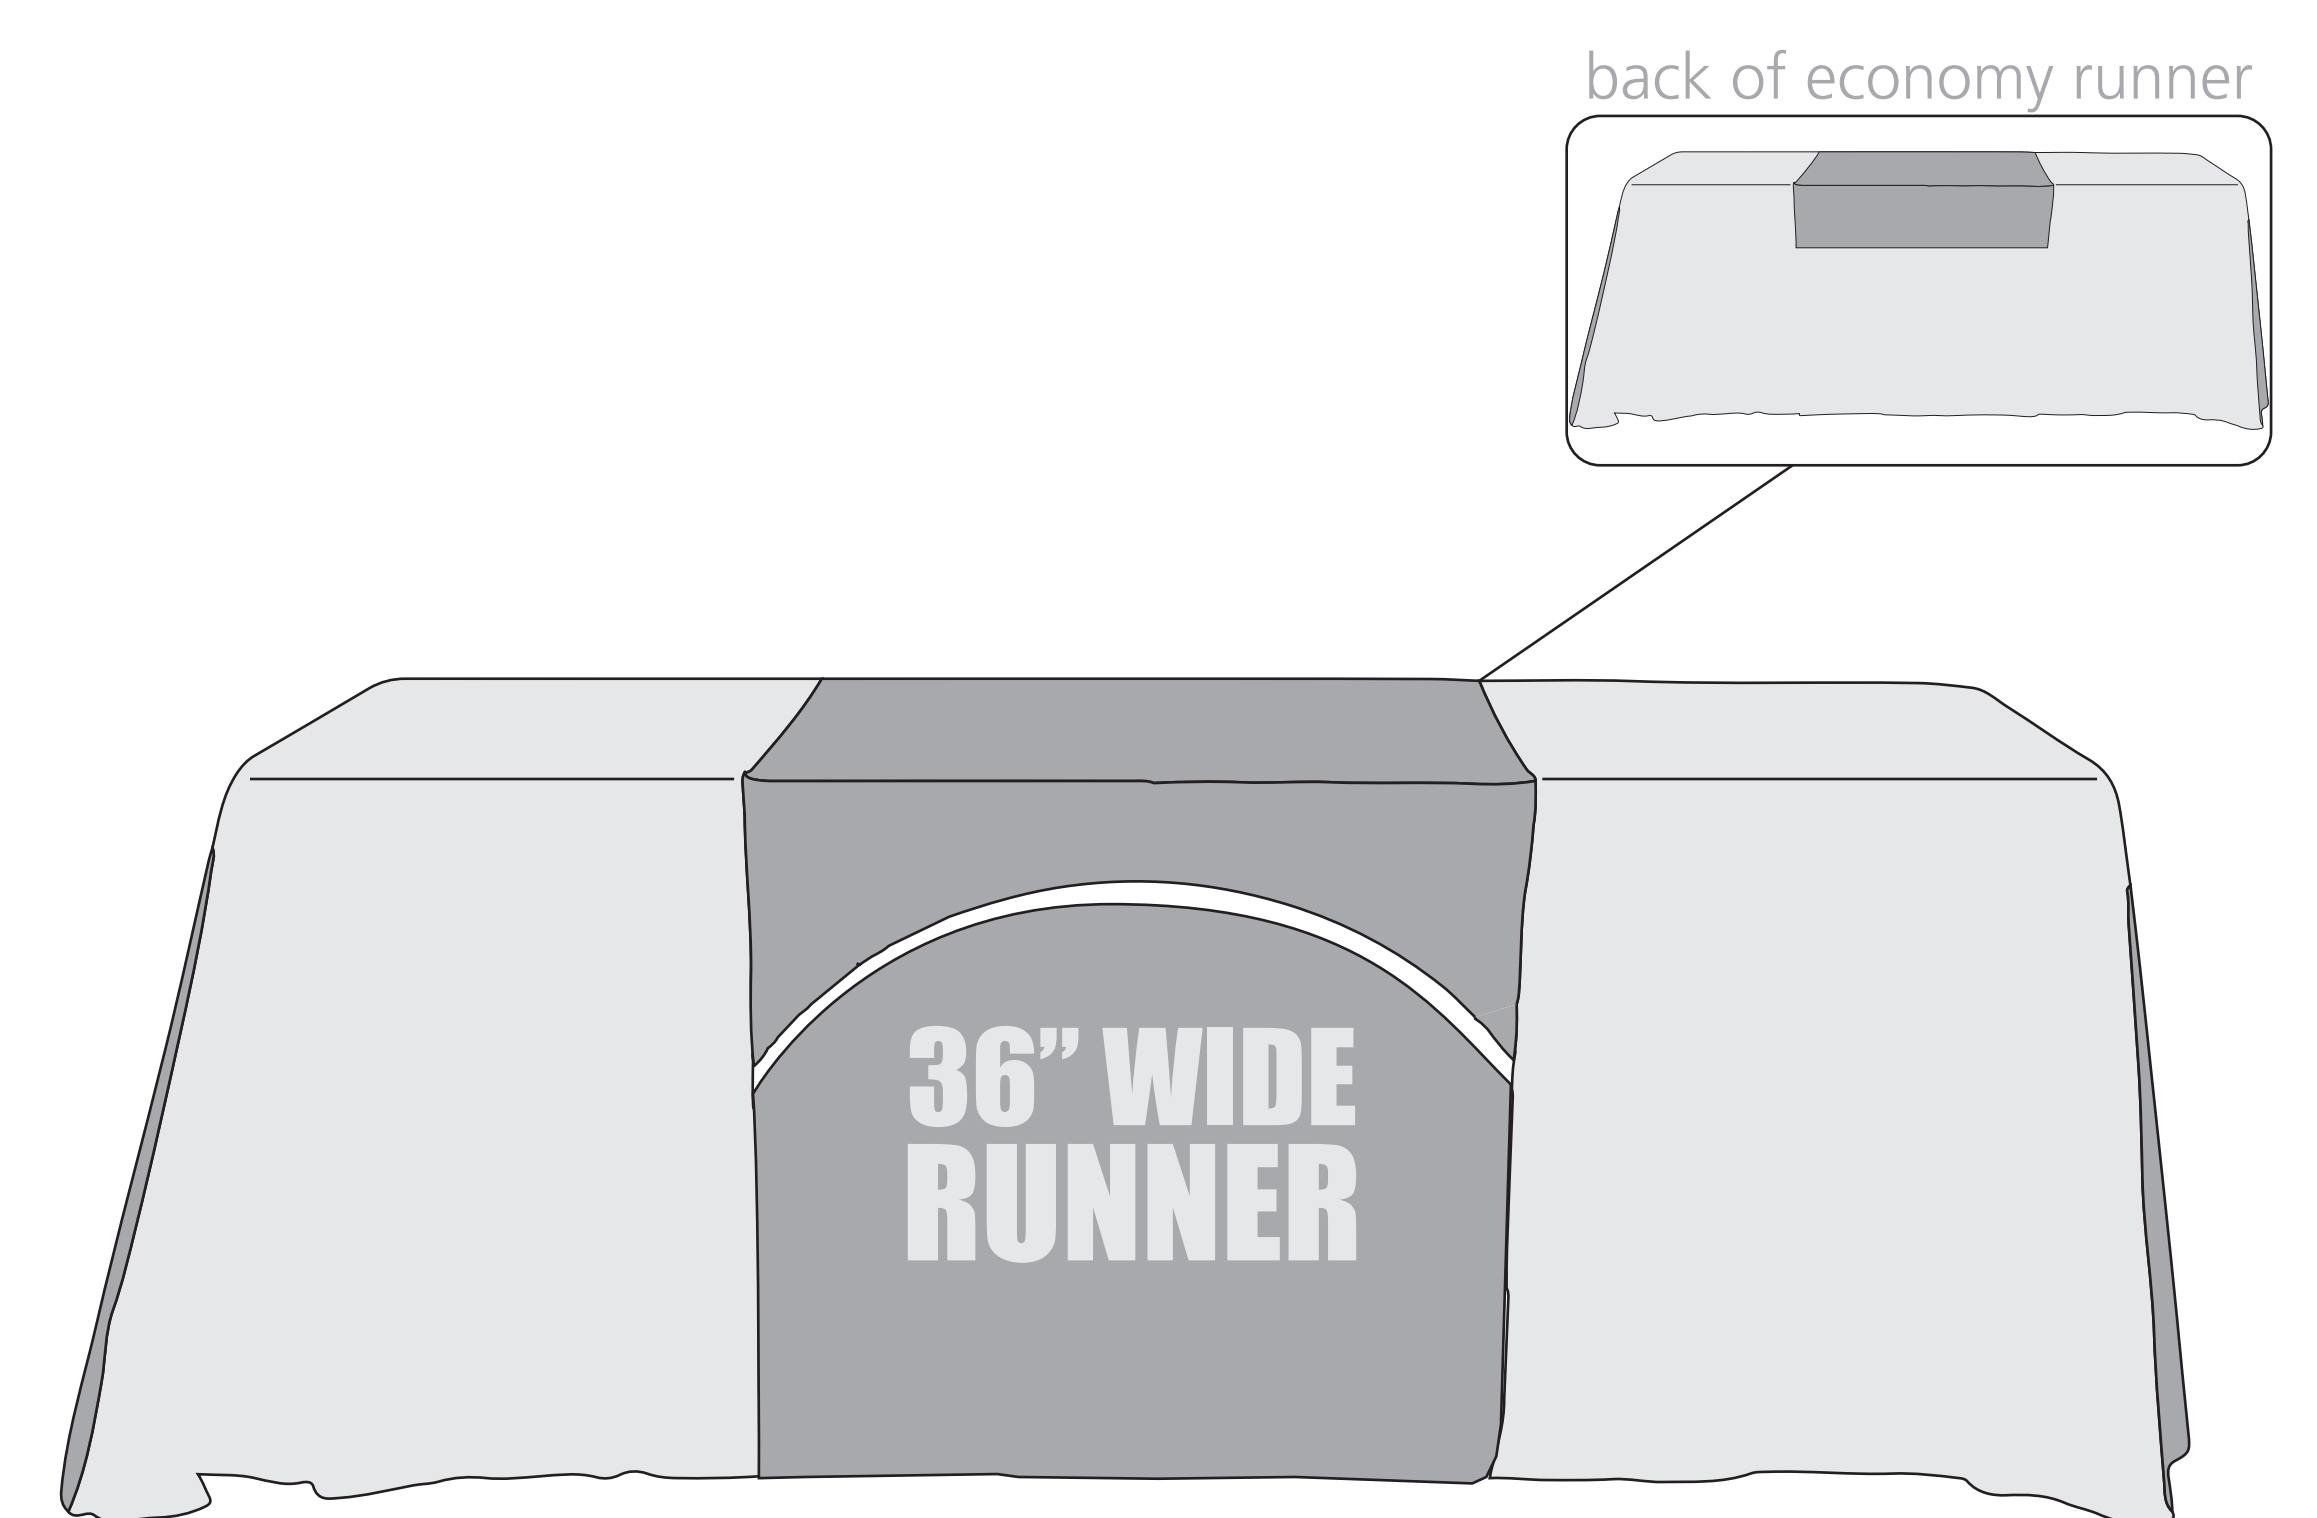

6.25" folds
over back

Table Runners: 36" Economy

Total Graphic Area: 36" w X 62.75" h
Front Visual Area: 32" w X 23.5" h (approx.)

DO NOT design any critical elements
(text, logos, etc.) within 2" of the edge.
Graphic will be surge stitched on all edges.

This template is designed for a
standard height table - 30" h

General Art Guidelines:

- CMYK Color Mode
- All Solid Coated Pantone colors should be called out in the art as spot colors
- Embed all images and support files
- Resolution must be 100-120 ppi
- All fonts must be created to outlines
- Do not scale artboard
- Background color/images must bleed to the edge of artboard
- Do not use spot colors from template in your artwork as they will not print

TOP

RECOMMENDED
FRONT VISUAL AREA

trim/surge stitch line