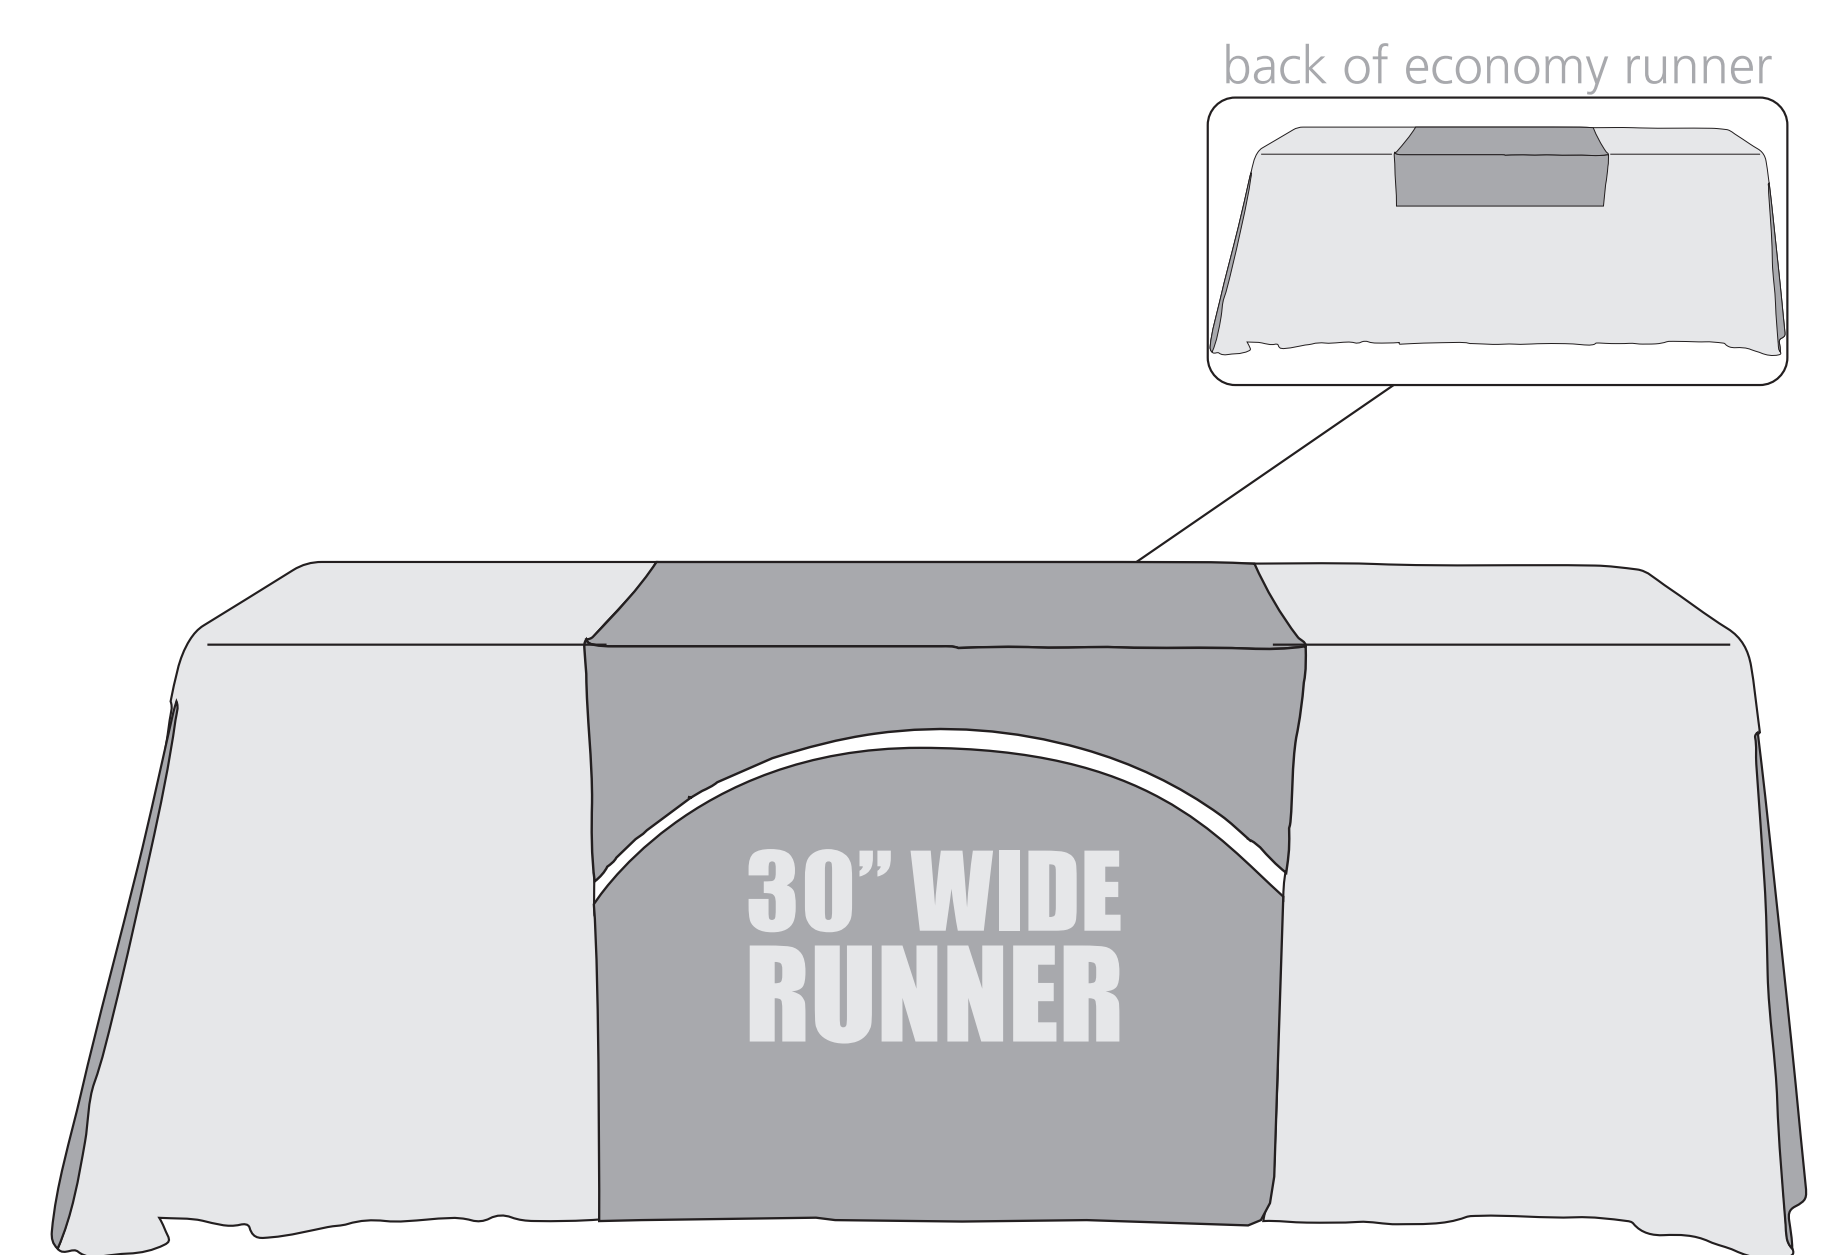

6.25" folds
over back

Table Runners: 30" Economy

Total Graphic Area: 30"w X 62.75"h
Front Visual Area: 26"w X 23.5"h (approx.)

DO NOT design any critical elements
(text, logos, etc.) within 2" of the edge.
Graphic will be surge stitched on all edges.

This template is designed for a
standard height table - 30"h

General Art Guidelines:

- CMYK Color Mode
- All Solid Coated Pantone colors should be called out in the art as spot colors
- Embed all images and support files
- Resolution must be 100-120 ppi
- All fonts must be created to outlines
- Do not scale artboard
- Background color/images must bleed to the edge of artboard
- Do not use spot colors from template in your artwork as they will not print

TOP

**RECOMMENDED
FRONT VISUAL AREA**

trim/surge stitch line