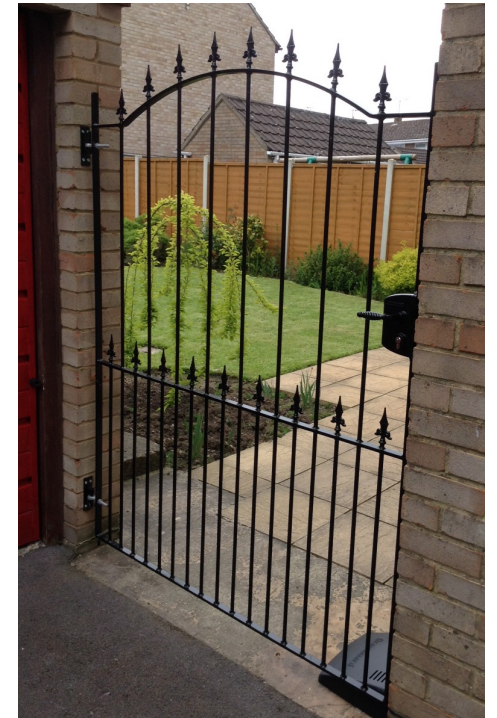

CEDAR SIDE GATES

Hazelwood

Pettswood

Shrewsbury

OUR GARDEN GATES

From our best selling Baywood open spindle wooden gate to our deep framed metal gates, we have a design that is certain to enhance your garden for many years to come. Smaller in height to side gates, our garden gate range is available from 3ft to 4ft 6". Optional extras include wax/ stain, heavy duty hinge sets and matching posts.