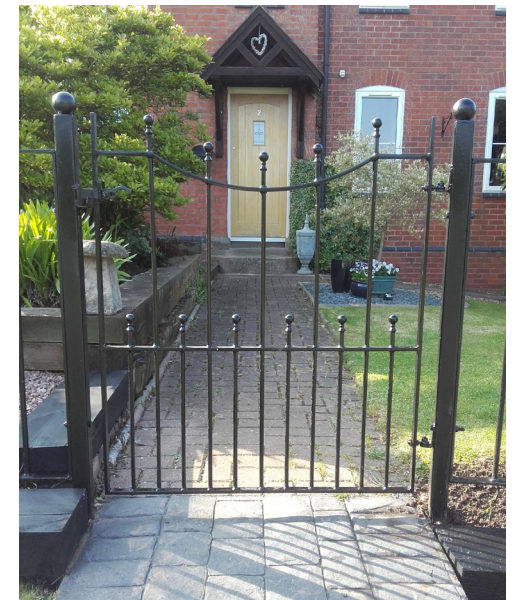

Anthracite Grey

Cream

Cedar with Oil

Iroko with Oil

OUR DRIVEWAY GATES

Our driveway entrance gates are carefully crafted by hand using a range of the finest sourced materials. Whether choosing Redwood Pine or Iroko, Wrought Iron or Metal Framed Wood, all our gates are produced to the highest standards so they are not only aesthetically pleasing but extremely durable. We have an extensive selection of designs available, all of which can be made to measure to ensure we produce the perfect gate to compliment your home.

CEDAR SIDE GATES

Hazelwood

Pettswood

Shrewsbury

OUR GARDEN GATES

From our best selling Baywood open spindle wooden gate to our deep framed metal gates, we have a design that is certain to enhance your garden for many years to come. Smaller in height to side gates, our garden gate range is available from 3ft to 4ft 6". Optional extras include wax/ stain, heavy duty hinge sets and matching posts.

Farnborough

Portsmouth

Pettswood

Woodchurch

OUR SLIDING GATES

Really “make an entrance” with one of our elegant sliding gates. These gates are constructed to the highest standard with a reinforced base rail for ultimate durability. Our sliding gates can be manufactured to any width or height and are can include either manual or electric opening systems. Optional extras include a full range of automation systems and sliding gate kits.