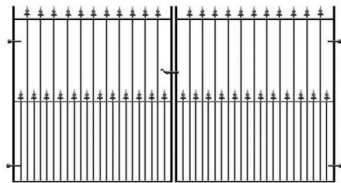

Darlington