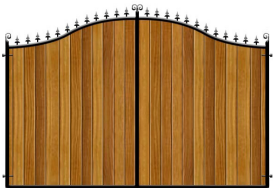

Anthracite Grey

Cream

Cedar with Oil

Iroko with Oil

OUR DRIVEWAY GATES

Our driveway entrance gates are carefully crafted by hand using a range of the finest sourced materials. Whether choosing Redwood Pine or Iroko, Wrought Iron or Metal Framed Wood, all our gates are produced to the highest standards so they are not only aesthetically pleasing but extremely durable. We have an extensive selection of designs available, all of which can be made to measure to ensure we produce the perfect gate to compliment your home.

Warwickshire

Kingston

Stratford

OUR SIDE GATES

Add privacy and security to your property with one of our stunning side gates. We offer a variety of quality materials to choose from with many designs available. Not all openings are standard size, so we offer heights from 5ft to 7ft and width options ranging from 2ft to 4ft 6". An optional fitted key lock & handle can be added for additional security and peace of mind.