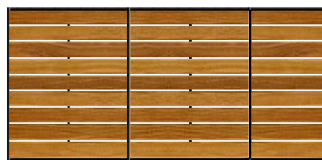

OUR SLIDING GATES

Really “make an entrance” with one of our elegant sliding gates. These gates are constructed to the highest standard with a reinforced base rail for ultimate durability. Our sliding gates can be manufactured to any width or height and are can include either manual or electric opening systems. Optional extras include a full range of automation systems and sliding gate kits.

WOODEN SLIDING GATES

METAL SLIDING GATES

METAL FRAMED SLIDING GATES

HARDWOOD SLIDING GATES

Baywood

Kingston