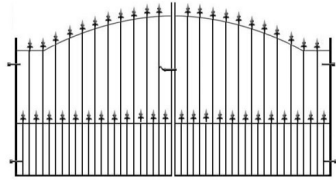

METAL DRIVEWAY GATES

Surrey