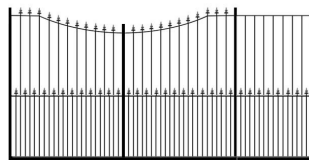

Peacehaven