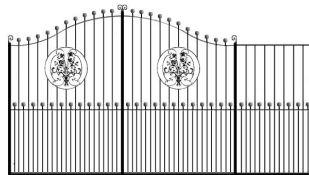

Buckingham