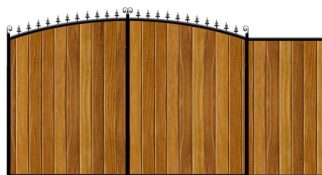

Dorchester