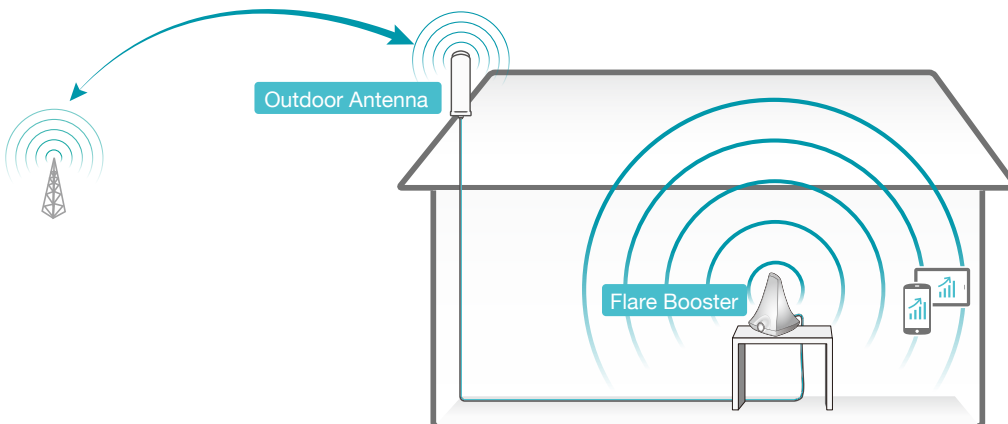

Residential

Boosts Voice & 4G LTE

Multiple Users

All Carriers

Auto Gain Control

FLARE™

Home/Office Voice & 4G Data Cellular Booster

SureCall Flare Five-band Home Cellular Signal Booster

Overview

The SureCall Flare is an all-carrier voice and 4G LTE signal booster that provides a simplified setup by combining the booster and indoor antenna into an attractively designed tabletop unit. Signal is delivered to the Flare booster using the provided omni directional outdoor antenna and a single connecting low-loss cable. SureCall's award-winning, patented all-carrier booster then delivers enhanced signal coverage to all mobile devices within range, up to 2500 sq. ft., for clearer and more reliable voice and data performance.

Features and Benefits

- Simplified setup that features a combined booster and indoor antenna
- Boosts voice and 4G LTE signal for all mobile devices
- Provides improved coverage up to 2500 sq. ft.
- Supports multiple users simultaneously
- Backed by industry leading 3 year manufacturer's warranty

Booster Kit Includes:

The Flare Kit (SC-Poly-DT-O-Kit) includes: the Flare booster with built-in indoor antenna, power supply, coax cable and outdoor omni antenna.

Installation Example

The SureCall Flare signal booster

SPECIFICATIONS

Uplink Frequencies:	698-716 / 776-787 / 824-849 / 1710-1755 / 1850-1915 (MHz)
Downlink Frequencies:	728-746 / 746-757 / 869-894 / 1930-1995 / 2110-2155 (MHz)
Max Gain:	72 dB | 65.5 dB (Canada)
Input/Output Impedance:	75 / 50 Ω
Cable:	RG6 (50 ft.)
RF Connectors:	F Female
FCC ID / IC:	RSNDT / 7784A-DT

► Patent No. US 8,867,572 B1; US 9,100,839 B2