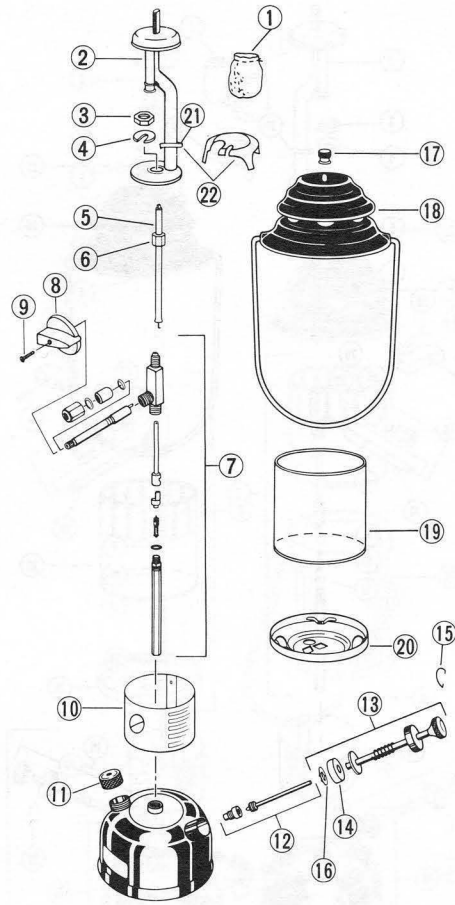

## 286A7035

Gas Lantern

MODEL 286A703

Model 286A703

Model	Color	Diameter	Lantern Height	Fuel Capacity
286A703	Red	5 1/8"	12 1/4"	1.26 Pints

KEY	PART NO.	DESCRIPTION	KEY	PART NO.	DESCRIPTION
①	21A1001	Mantle	⑫	200-6381	Check Valve & Air Stem
②	286B5341	Burner Assy.	⑬	242D5201	Pump Plunger Assy.
③	288-1641	Nut	⑭	216-1091	Pump Cup (Neoprene)
④	288-1251	U-Clip	⑮	530A5071	Pump Cap Lip
⑤	288-5891	Generator	⑯	242-1071	Push On Nut
⑥	288-1621	Jamb Nut	⑰	288-4411	Ball Nut
⑦	286A6571	Valve Assy.	⑱	286-5101	Ventilator & Bail Assy.
⑧	288-5491	Knob	⑲	214A 0461	Globe
⑨	220C175	Screw	⑳	288-5401	Frame Bottom
⑩	286-5071	Collar	㉑	231A311	Spring Clip
⑪	220C1401	Filler Cap	㉒	286-1151	Heat Shield