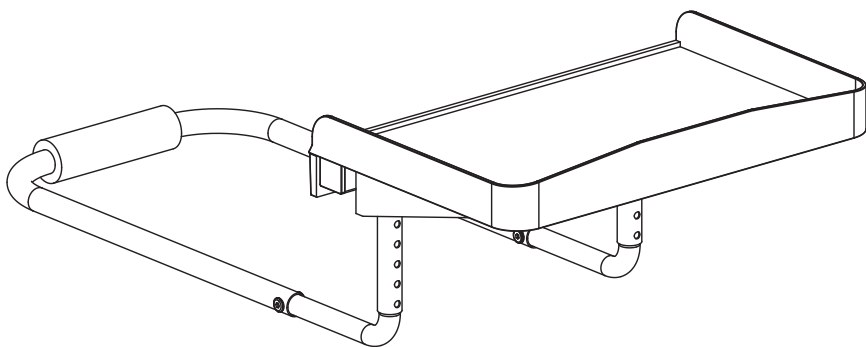

SIDEKIIX

Black Under Mattress Shelf

SKU: SX-UMS-02B

Instruction Manual

GET IN TOUCH | Monday-Friday from 7:00am-7:00pm CST

help@sidekiix.com

www.sidekiix.com
Chat live with an agent!

309-278-5303

⚠ WARNING: CHOKING HAZARD

SMALL PARTS - NOT FOR CHILDREN UNDER 3 YEARS. ADULT SUPERVISION IS REQUIRED.

PACKAGE CONTENTS

DO NOT EXCEED WEIGHT CAPACITY.
Failure to do so may result in serious injury.

17.5lbs (8kg)
Mattress Thickness: 6-10"

35lbs (15.8kg)
Mattress Thickness: 10" & Above

ASSEMBLY STEPS

STEP 1

Press in the spring pins on Angled Supports (C) and slide the tubes into Clamp Brace (B) at desired height. Ensure both Angled Supports (C) are positioned at the same height on Clamp Brace (B) before use.

STEP 2

Slide Angled Supports (C) into Under Mattress Tube (A) so the holes on both components are aligned. Secure using M6x12mm Screws (S-A) on inner holes, M6x18mm Binding Barrels (S-B) on outer holes, and 4mm Allen Wrench (T-A).