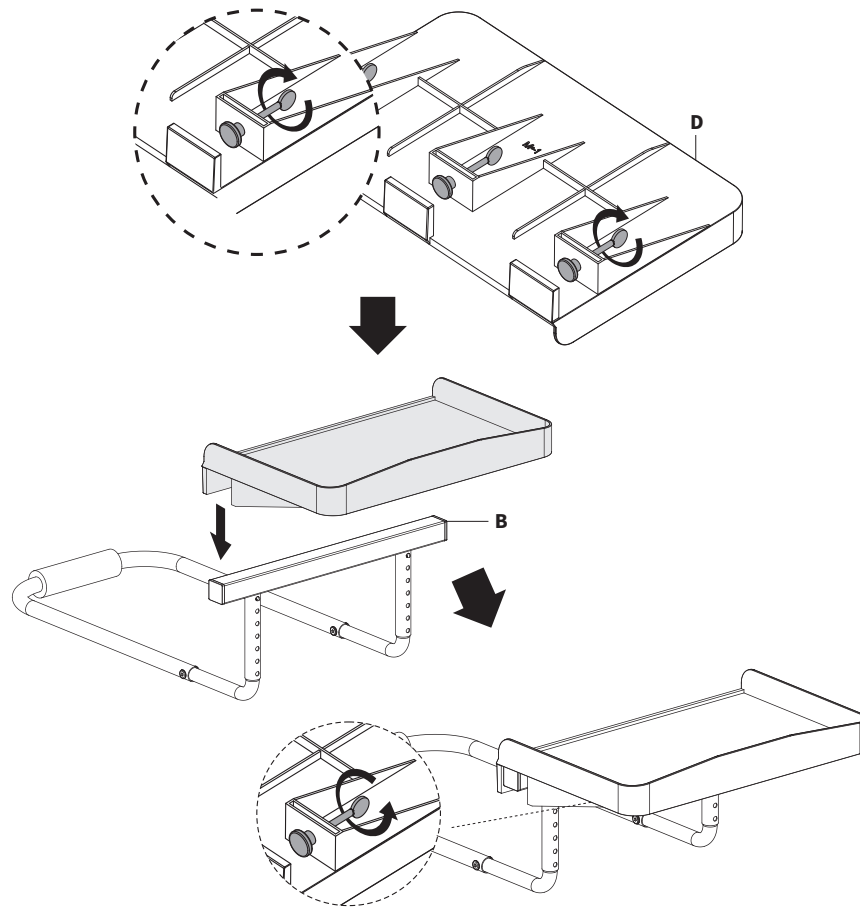

35lbs (15.8kg)
Mattress Thickness: 10" & Above

ASSEMBLY STEPS

STEP 1

Press in the spring pins on Angled Supports (C) and slide the tubes into Clamp Brace (B) at desired height. Ensure both Angled Supports (C) are positioned at the same height on Clamp Brace (B) before use.

STEP 2

Slide Angled Supports (C) into Under Mattress Tube (A) so the holes on both components are aligned. Secure using M6x12mm Screws (S-A) on inner holes, M6x18mm Binding Barrels (S-B) on outer holes, and 4mm Allen Wrench (T-A).

STEP 3

Loosen the clamps on underside of Shelf (D). Slide and position Shelf (D) over the square tubing on Clamp Brace (B) and secure by tightening underside clamps.

Open **Monday - Friday 7:00am - 7:00pm** CST,
our dedicated support team can offer immediate assistance with rapid response times. If any parts are received damaged or defective, please contact us. We are happy to replace parts to ensure you have a fully functioning product.