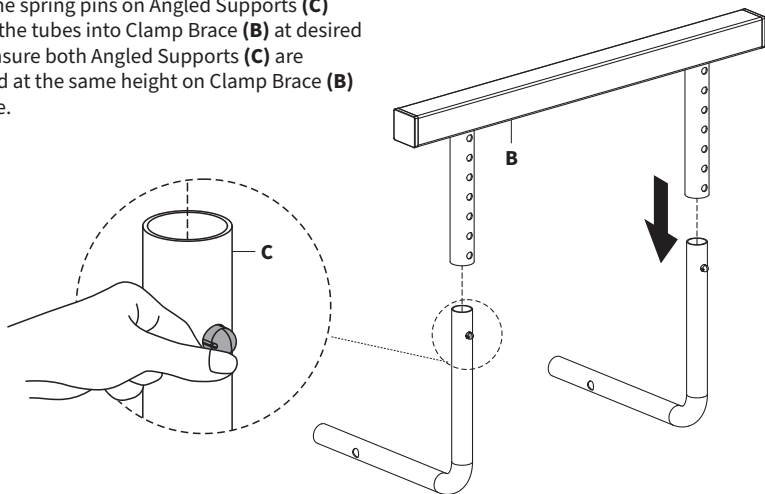

⚠ WARNING: CHOKING HAZARD

SMALL PARTS - NOT FOR CHILDREN UNDER 3 YEARS. ADULT SUPERVISION IS REQUIRED.

PACKAGE CONTENTS

DO NOT EXCEED WEIGHT CAPACITY.
Failure to do so may result in serious injury.

17.5lbs (8kg)
Mattress Thickness: 6-10"

35lbs (15.8kg)
Mattress Thickness: 10" & Above

ASSEMBLY STEPS

STEP 1

Press in the spring pins on Angled Supports (C) and slide the tubes into Clamp Brace (B) at desired height. Ensure both Angled Supports (C) are positioned at the same height on Clamp Brace (B) before use.

STEP 2

Slide Angled Supports (C) into Under Mattress Tube (A) so the holes on both components are aligned. Secure using M6x12mm Screws (S-A) on inner holes, M6x18mm Binding Barrels (S-B) on outer holes, and 4mm Allen Wrench (T-A).

STEP 3

Loosen the clamps on underside of Shelf (D). Slide and position Shelf (D) over the square tubing on Clamp Brace (B) and secure by tightening underside clamps.

Open **Monday - Friday 7:00am - 7:00pm** CST,
our dedicated support team can offer immediate assistance with rapid response times. If any parts are received damaged or defective, please contact us. We are happy to replace parts to ensure you have a fully functioning product.