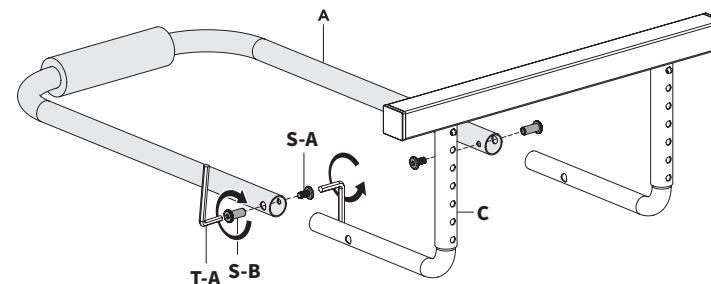

35lbs (15.8kg)
Mattress Thickness: 10" & Above

ASSEMBLY STEPS

STEP 1

Press in the spring pins on Angled Supports (C) and slide the tubes into Clamp Brace (B) at desired height. Ensure both Angled Supports (C) are positioned at the same height on Clamp Brace (B) before use.

STEP 2

Slide Angled Supports (C) into Under Mattress Tube (A) so the holes on both components are aligned. Secure using M6x12mm Screws (S-A) on inner holes, M6x18mm Binding Barrels (S-B) on outer holes, and 4mm Allen Wrench (T-A).

STEP 3

Loosen the clamps on underside of Shelf (D). Slide and position Shelf (D) over the square tubing on Clamp Brace (B) and secure by tightening underside clamps.

Open **Monday - Friday 7:00am - 7:00pm** CST,
our dedicated support team can offer immediate assistance with rapid response times. If any parts are received damaged or defective, please contact us. We are happy to replace parts to ensure you have a fully functioning product.