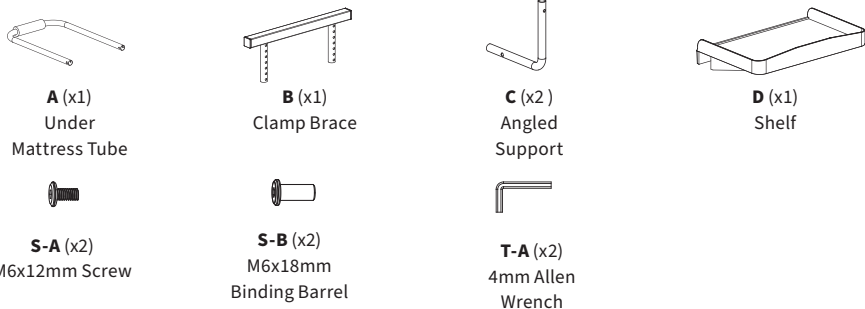

SIDEKIIX

Black Under Mattress Shelf

SKU: SX-UMS-02B

Instruction Manual

GET IN TOUCH | Monday-Friday from 7:00am-7:00pm CST

help@sidekiix.com

www.sidekiix.com
Chat live with an agent!

309-278-5303

⚠ WARNING: CHOKING HAZARD

SMALL PARTS - NOT FOR CHILDREN UNDER 3 YEARS. ADULT SUPERVISION IS REQUIRED.

PACKAGE CONTENTS

DO NOT EXCEED WEIGHT CAPACITY.
Failure to do so may result in serious injury.

17.5lbs (8kg)
Mattress Thickness: 6-10"

35lbs (15.8kg)
Mattress Thickness: 10" & Above

ASSEMBLY STEPS

STEP 1

Press in the spring pins on Angled Supports (C) and slide the tubes into Clamp Brace (B) at desired height. Ensure both Angled Supports (C) are positioned at the same height on Clamp Brace (B) before use.

STEP 3

Loosen the clamps on underside of Shelf (D). Slide and position Shelf (D) over the square tubing on Clamp Brace (B) and secure by tightening underside clamps.

Open **Monday - Friday 7:00am - 7:00pm** CST,
our dedicated support team can offer immediate assistance with rapid response times. If any parts are received damaged or defective, please contact us. We are happy to replace parts to ensure you have a fully functioning product.