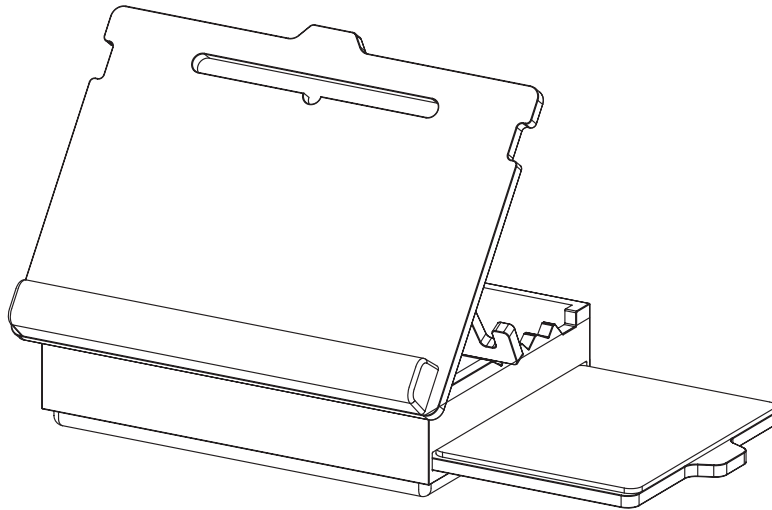

Wooden Lap Desk with Storage and Mouse Pad

SKU: SX-LAPD-1

⚠ WARNING: CHOKING HAZARD

SMALL PARTS - NOT FOR CHILDREN UNDER 3 YEARS.
ADULT SUPERVISION IS REQUIRED.

Scan the QR code with your mobile device
or follow the link for helpful videos and
specifications related to this product.

<https://vivo-us.com/products/sx-lapd-1>

⚠ WARNING!

If you do not understand these directions, or if you have any doubts about the safety of the installation, please call a qualified technician. Check carefully to make sure there are no missing or defective parts. Improper installation may cause damage or serious injury. Do not use this product for any purpose that is not explicitly specified in this manual and do not exceed weight capacity. We cannot be liable for damage or injury caused by improper mounting, incorrect assembly, or inappropriate use.