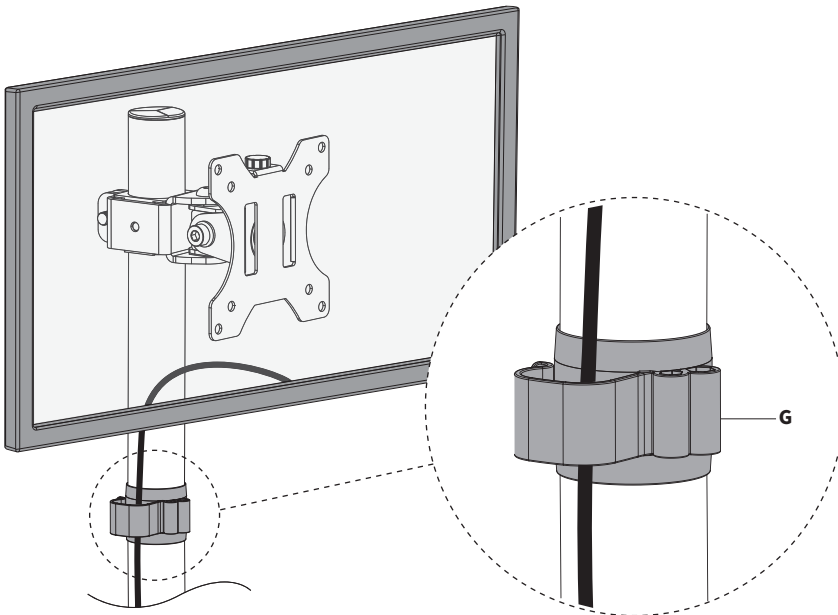

STEP 2

Thread and secure Middle Pole (E) onto Lower Pole (D) and slide one Cable Clip (G) on. Thread Upper Pole (F) onto Middle Pole (E) and place the remaining Cable Clip (G) onto pole.

STEP 3

Slide Bracket (B) onto pole assembly and tighten in desired location with 6mm Allen Wrench (T-B).

STEP 4

Install VESA Plate (**A**) onto monitor using appropriate Screws (**M-A thru M-D**), M5 Washer (**M-E**), and a Phillips screwdriver. If needed, Spacers (**M-F**) can be used.

OR

STEP 5

Place monitor with VESA plate onto Bracket (**B**). Secure with Thumbscrew (**S-A**).

STEP 6

To adjust tilt of monitor, loosen side screw on Bracket **(B)** using 6mm Allen Wrench **(T-B)**.

STEP 7

Use Cable Clips **(G)** to route and manage cables.

STEP 8

Allen Wrenches (**T-A**, **T-B**) can be stored in lower Cable Clip (**G**).