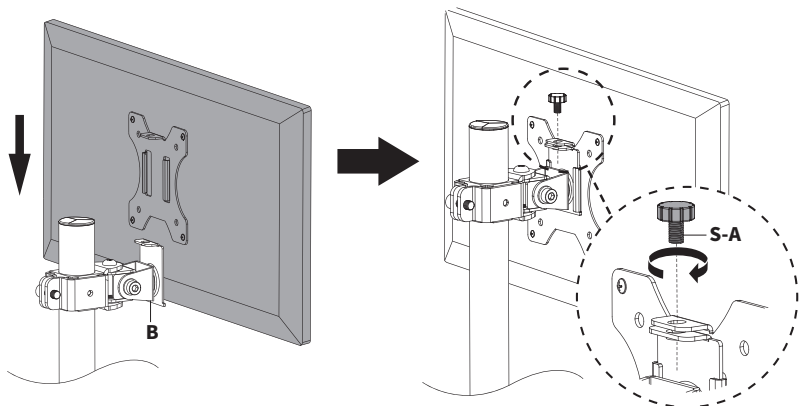

STEP 2

Thread and secure Middle Pole (E) onto Lower Pole (D) and slide one Cable Clip (G) on. Thread Upper Pole (F) onto Middle Pole (E) and place the remaining Cable Clip (G) onto pole.

STEP 3

Slide Bracket (B) onto pole assembly and tighten in desired location with 6mm Allen Wrench (T-B).

STEP 4

Install VESA Plate (**A**) onto monitor using appropriate Screws (**M-A thru M-D**), M5 Washer (**M-E**), and a Phillips screwdriver. If needed, Spacers (**M-F**) can be used.

OR

STEP 5

Place monitor with VESA plate onto Bracket (**B**). Secure with Thumbscrew (**S-A**).

STEP 6

To adjust tilt of monitor, loosen side screw on Bracket **(B)** using 6mm Allen Wrench **(T-B)**.

STEP 7

Use Cable Clips **(G)** to route and manage cables.

STEP 8

Allen Wrenches (**T-A**, **T-B**) can be stored in lower Cable Clip (**G**).