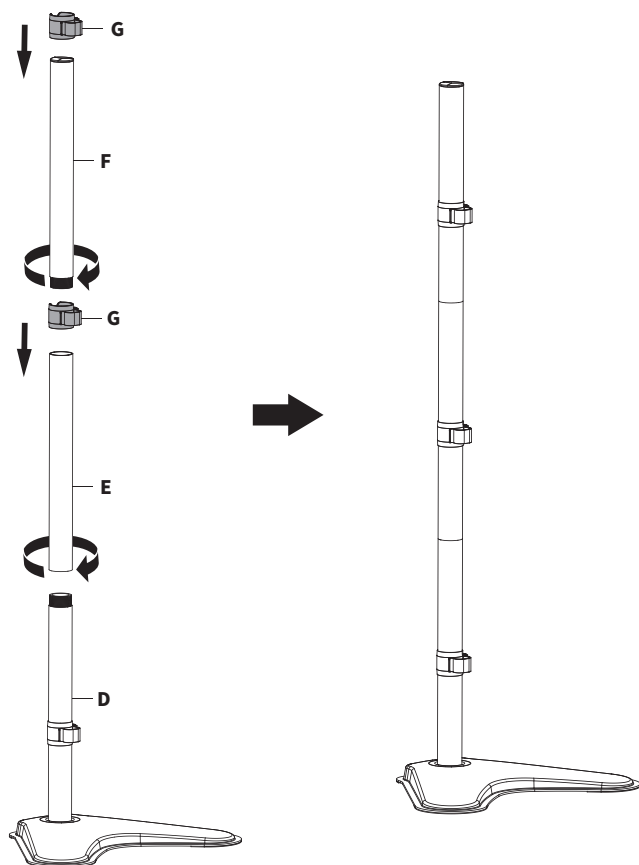

NOTE: SOME HARDWARE INCLUDED MAY NOT BE USED

TOOLS NEEDED

DO NOT EXCEED WEIGHT CAPACITY.

Failure to do so may result in serious injury.

17.6lbs
(8kg)

ASSEMBLY STEPS

STEP 1

Secure Lower Pole (**D**) to Base (**C**) using M6x12mm Screws (**S-B**) and 4mm Allen Wrench (**T-A**). Slide one Cable Clip (**G**) onto Lower Pole (**D**).

Lower Pole (**D**) & Upper Pole (**F**) may look similar. To differentiate, match the hole pattern below. The holes on Lower Pole (**D**) are spaced closer together than Upper Pole (**F**).

Lower Pole

Upper Pole

STEP 2

Thread and secure Middle Pole (E) onto Lower Pole (D) and slide one Cable Clip (G) on. Thread Upper Pole (F) onto Middle Pole (E) and place the remaining Cable Clip (G) onto pole.

STEP 3

Slide Bracket (B) onto pole assembly and tighten in desired location with 6mm Allen Wrench (T-B).

STEP 4

Install VESA Plate (**A**) onto monitor using appropriate Screws (**M-A thru M-D**), M5 Washer (**M-E**), and a Phillips screwdriver. If needed, Spacers (**M-F**) can be used.

OR

STEP 5

Place monitor with VESA plate onto Bracket (**B**). Secure with Thumbscrew (**S-A**).