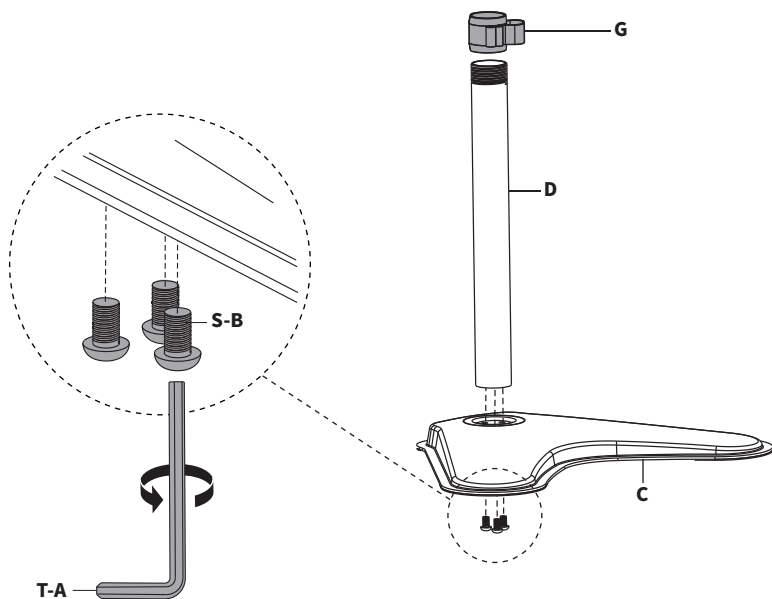

NOTE: SOME HARDWARE INCLUDED MAY NOT BE USED

TOOLS NEEDED

DO NOT EXCEED WEIGHT CAPACITY.

Failure to do so may result in serious injury.

17.6lbs
(8kg)

ASSEMBLY STEPS

STEP 1

Secure Lower Pole (**D**) to Base (**C**) using M6x12mm Screws (**S-B**) and 4mm Allen Wrench (**T-A**). Slide one Cable Clip (**G**) onto Lower Pole (**D**).

Lower Pole (**D**) & Upper Pole (**F**) may look similar. To differentiate, match the hole pattern below. The holes on Lower Pole (**D**) are spaced closer together than Upper Pole (**F**).

Lower Pole

Upper Pole

STEP 2

Thread and secure Middle Pole (E) onto Lower Pole (D) and slide one Cable Clip (G) on. Thread Upper Pole (F) onto Middle Pole (E) and place the remaining Cable Clip (G) onto pole.

STEP 3

Slide Bracket (B) onto pole assembly and tighten in desired location with 6mm Allen Wrench (T-B).