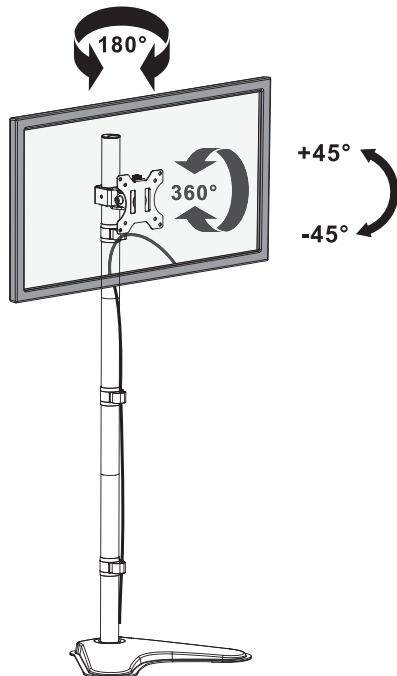

Adjust as Desired