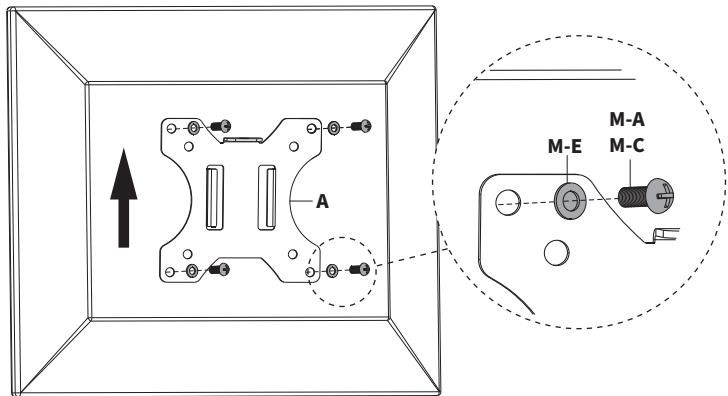

Lower Pole (**D**) & Upper Pole (**F**) may look similar. To differentiate, match the hole pattern below. The holes on Lower Pole (**D**) are spaced closer together than Upper Pole (**F**).

Lower Pole

Upper Pole

STEP 2

Thread and secure Middle Pole (E) onto Lower Pole (D) and slide one Cable Clip (G) on. Thread Upper Pole (F) onto Middle Pole (E) and place the remaining Cable Clip (G) onto pole.

STEP 3

Slide Bracket (B) onto pole assembly and tighten in desired location with 6mm Allen Wrench (T-B).

STEP 4

Install VESA Plate (**A**) onto monitor using appropriate Screws (**M-A thru M-D**), M5 Washer (**M-E**), and a Phillips screwdriver. If needed, Spacers (**M-F**) can be used.

OR

STEP 5

Place monitor with VESA plate onto Bracket (**B**). Secure with Thumbscrew (**S-A**).

STEP 6

To adjust tilt of monitor, loosen side screw on Bracket **(B)** using 6mm Allen Wrench **(T-B)**.

STEP 7

Use Cable Clips **(G)** to route and manage cables.

STEP 8

Allen Wrenches (**T-A**, **T-B**) can be stored in lower Cable Clip (**G**).