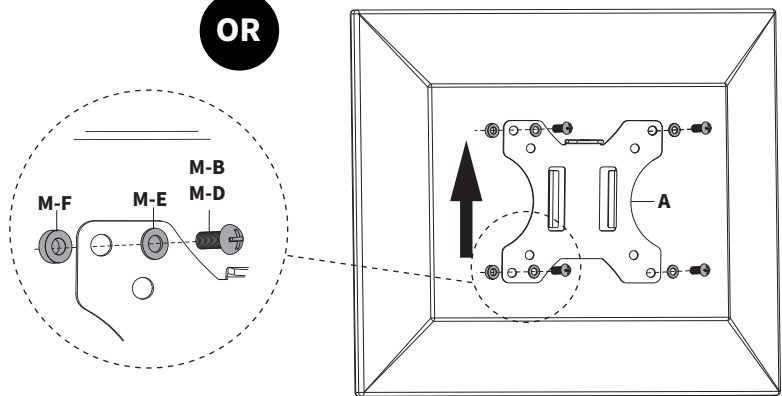

Lower Pole (**D**) & Upper Pole (**F**) may look similar. To differentiate, match the hole pattern below. The holes on Lower Pole (**D**) are spaced closer together than Upper Pole (**F**).

Lower Pole

Upper Pole

STEP 2

Thread and secure Middle Pole (E) onto Lower Pole (D) and slide one Cable Clip (G) on. Thread Upper Pole (F) onto Middle Pole (E) and place the remaining Cable Clip (G) onto pole.

STEP 3

Slide Bracket (B) onto pole assembly and tighten in desired location with 6mm Allen Wrench (T-B).

STEP 4

Install VESA Plate (**A**) onto monitor using appropriate Screws (**M-A thru M-D**), M5 Washer (**M-E**), and a Phillips screwdriver. If needed, Spacers (**M-F**) can be used.

OR

STEP 5

Place monitor with VESA plate onto Bracket (**B**). Secure with Thumbscrew (**S-A**).

STEP 6

To adjust tilt of monitor, loosen side screw on Bracket **(B)** using 6mm Allen Wrench **(T-B)**.

STEP 7

Use Cable Clips **(G)** to route and manage cables.

STEP 8

Allen Wrenches (**T-A**, **T-B**) can be stored in lower Cable Clip (**G**).