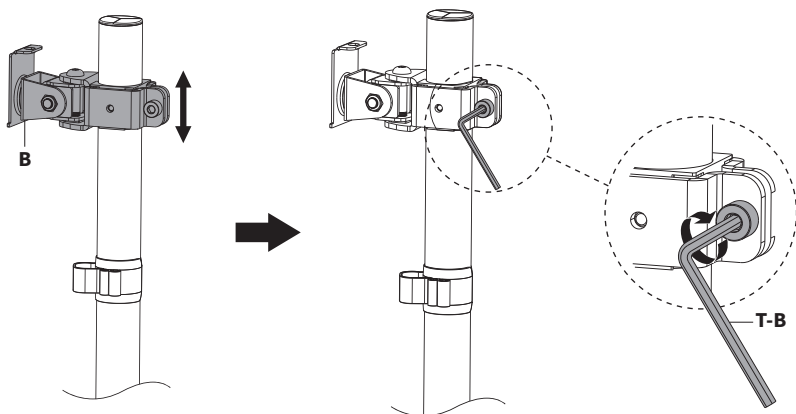

NOTE: SOME HARDWARE INCLUDED MAY NOT BE USED

TOOLS NEEDED

DO NOT EXCEED WEIGHT CAPACITY.

Failure to do so may result in serious injury.

17.6lbs
(8kg)

ASSEMBLY STEPS

STEP 1

Secure Lower Pole (**D**) to Base (**C**) using M6x12mm Screws (**S-B**) and 4mm Allen Wrench (**T-A**). Slide one Cable Clip (**G**) onto Lower Pole (**D**).

Lower Pole (**D**) & Upper Pole (**F**) may look similar. To differentiate, match the hole pattern below. The holes on Lower Pole (**D**) are spaced closer together than Upper Pole (**F**).

Lower Pole

Upper Pole

STEP 2

Thread and secure Middle Pole (E) onto Lower Pole (D) and slide one Cable Clip (G) on. Thread Upper Pole (F) onto Middle Pole (E) and place the remaining Cable Clip (G) onto pole.

STEP 3

Slide Bracket (B) onto pole assembly and tighten in desired location with 6mm Allen Wrench (T-B).

STEP 4

Install VESA Plate (**A**) onto monitor using appropriate Screws (**M-A thru M-D**), M5 Washer (**M-E**), and a Phillips screwdriver. If needed, Spacers (**M-F**) can be used.

OR

STEP 5

Place monitor with VESA plate onto Bracket (**B**). Secure with Thumbscrew (**S-A**).