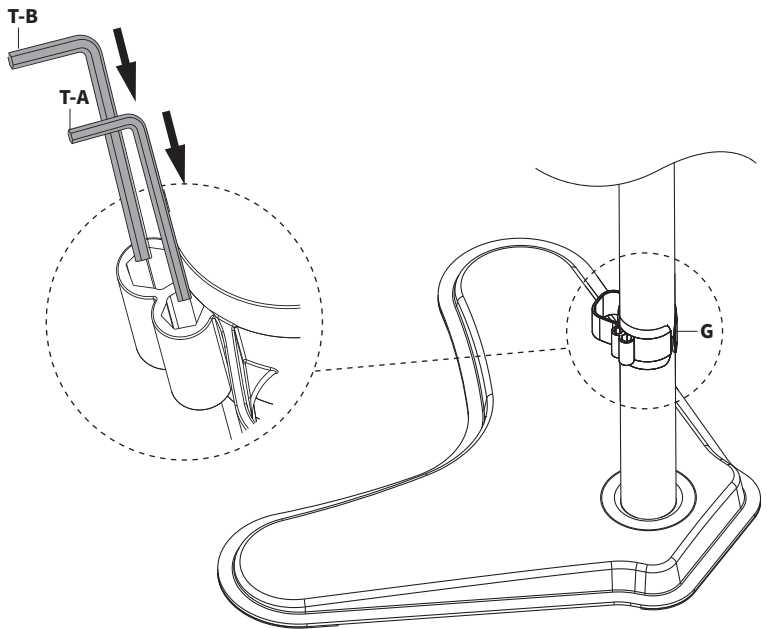

STEP 2

Thread and secure Middle Pole (E) onto Lower Pole (D) and slide one Cable Clip (G) on. Thread Upper Pole (F) onto Middle Pole (E) and place the remaining Cable Clip (G) onto pole.

STEP 3

Slide Bracket (B) onto pole assembly and tighten in desired location with 6mm Allen Wrench (T-B).

STEP 4

Install VESA Plate (**A**) onto monitor using appropriate Screws (**M-A thru M-D**), M5 Washer (**M-E**), and a Phillips screwdriver. If needed, Spacers (**M-F**) can be used.

OR

STEP 5

Place monitor with VESA plate onto Bracket (**B**). Secure with Thumbscrew (**S-A**).

STEP 6

To adjust tilt of monitor, loosen side screw on Bracket **(B)** using 6mm Allen Wrench **(T-B)**.

STEP 7

Use Cable Clips **(G)** to route and manage cables.

STEP 8

Allen Wrenches (**T-A**, **T-B**) can be stored in lower Cable Clip (**G**).