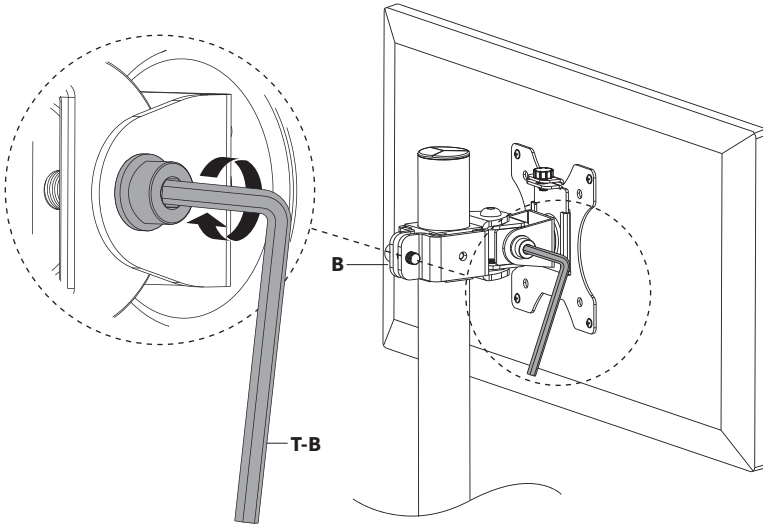

Lower Pole (**D**) & Upper Pole (**F**) may look similar. To differentiate, match the hole pattern below. The holes on Lower Pole (**D**) are spaced closer together than Upper Pole (**F**).

Lower Pole

Upper Pole

STEP 2

Thread and secure Middle Pole (E) onto Lower Pole (D) and slide one Cable Clip (G) on. Thread Upper Pole (F) onto Middle Pole (E) and place the remaining Cable Clip (G) onto pole.

STEP 3

Slide Bracket (B) onto pole assembly and tighten in desired location with 6mm Allen Wrench (T-B).

STEP 4

Install VESA Plate (**A**) onto monitor using appropriate Screws (**M-A thru M-D**), M5 Washer (**M-E**), and a Phillips screwdriver. If needed, Spacers (**M-F**) can be used.

OR

STEP 5

Place monitor with VESA plate onto Bracket (**B**). Secure with Thumbscrew (**S-A**).

STEP 6

To adjust tilt of monitor, loosen side screw on Bracket **(B)** using 6mm Allen Wrench **(T-B)**.

STEP 7

Use Cable Clips **(G)** to route and manage cables.

STEP 8

Allen Wrenches (**T-A**, **T-B**) can be stored in lower Cable Clip (**G**).