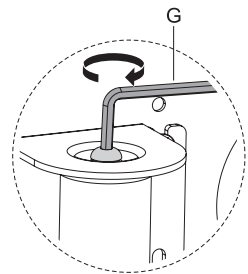

## STEP 4

Screw M6 nuts (**C**) onto top two screws of the VESA plate, leaving 4mm of thread exposed.

## STEP 5

Hang TV with VESA plate (**B**) over slots in mounting head on pole.

# STEP 6

Install M6 nuts (**C**) to lower two screws of the VESA plate, and tighten all nuts with the wrench (**F**).

## STEP 7

Adjust swivel tension using the Allen wrench (G). Manage cables using cable holes in pole.

 Love your new VIVO setup and want to share?  
Tag us in your photo! [@vivo\\_us](#)

LAST UPDATED: 03/06/2020