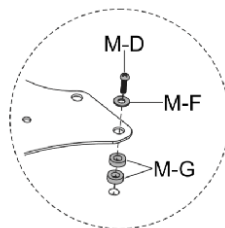

OPTION B: Curved Back Monitor

Position the VESA plate (B) on the back of the TV, making sure the long curved side is facing up. Secure using screws (M-D) with washers (M-F) and spacers (M-G).