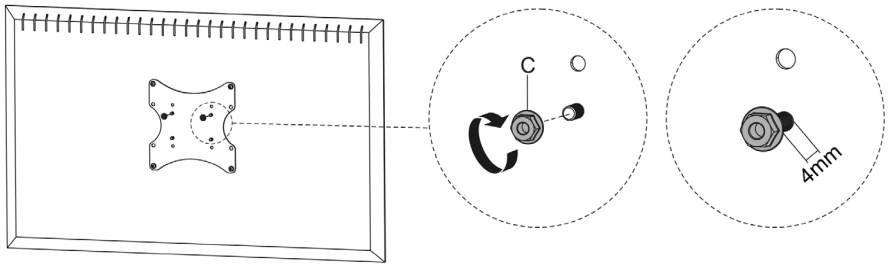

STEP 4

Screw M6 nuts (**C**) onto top two screws of the VESA plate, leaving 4mm of thread exposed.