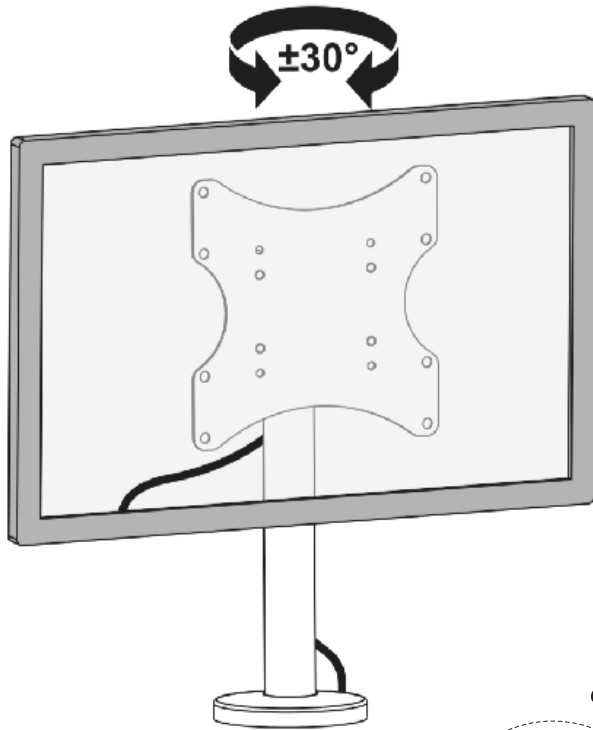

STEP 7

Adjust swivel tension using the Allen wrench (G). Manage cables using cable holes in pole.