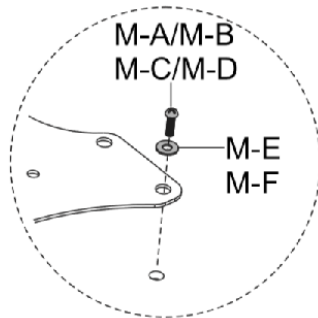

STEP 3

OPTION A: Flat Back Monitor

Position the VESA plate (B) on the back of the TV, making sure the long curved side is facing up. Secure using screws (M-A, M-B, M-C or M-D) with washers (M-E or M-F).