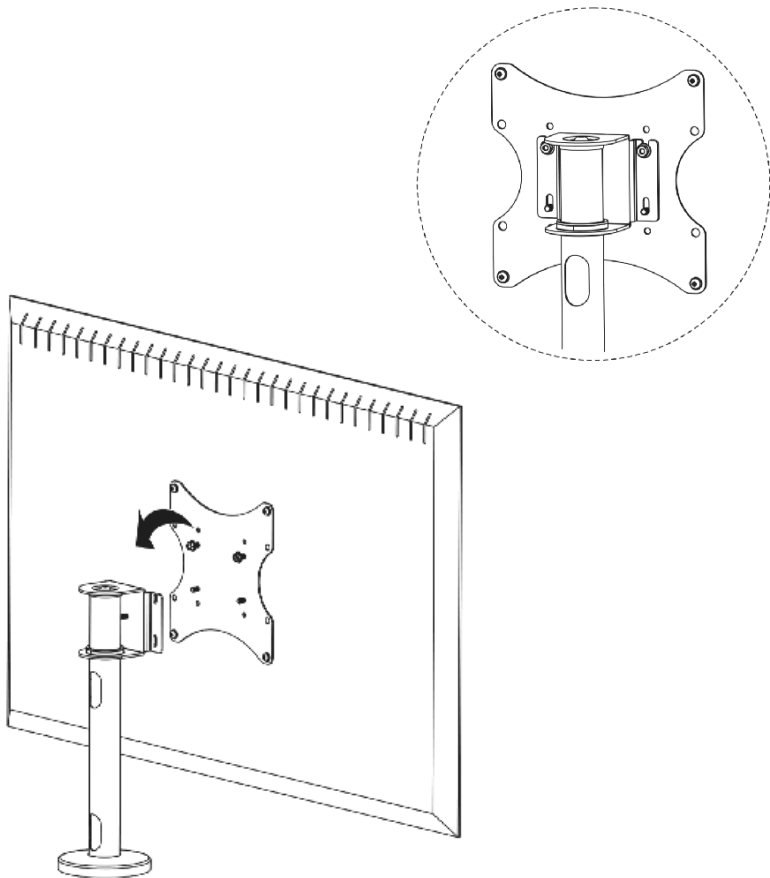

## OPTION A: Flat Back Monitor

Position the VESA plate (B) on the back of the TV, making sure the long curved side is facing up. Secure using screws (M-A, M-B, M-C or M-D) with washers (M-E or M-F).

## OPTION B: Curved Back Monitor

Position the VESA plate (B) on the back of the TV, making sure the long curved side is facing up. Secure using screws (M-D) with washers (M-F) and spacers (M-G).

## STEP 4

Screw M6 nuts (**C**) onto top two screws of the VESA plate, leaving 4mm of thread exposed.

## STEP 5

Hang TV with VESA plate (**B**) over slots in mounting head on pole.