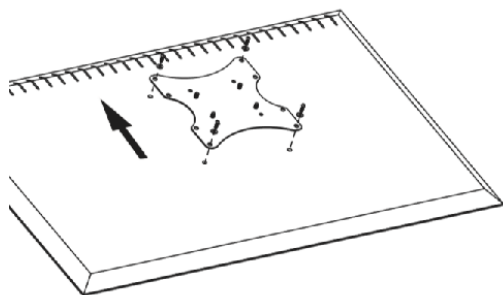

STEP 3

OPTION A: Flat Back Monitor

Position the VESA plate (B) on the back of the TV, making sure the long curved side is facing up. Secure using screws (M-A, M-B, M-C or M-D) with washers (M-E or M-F).