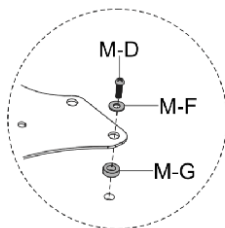

OPTION B: Curved Back Monitor

Position the VESA plate (B) on the back of the TV, making sure the long curved side is facing up. Secure using screws (M-D) with washers (M-F) and spacers (M-G).