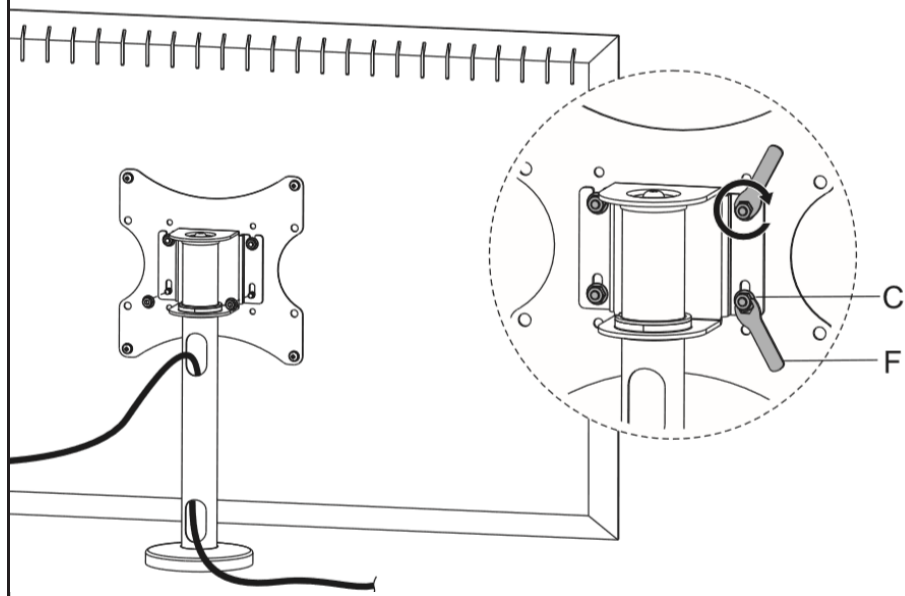

STEP 6

Install M6 nuts (**C**) to lower two screws of the VESA plate, and tighten all nuts with the wrench (**F**).