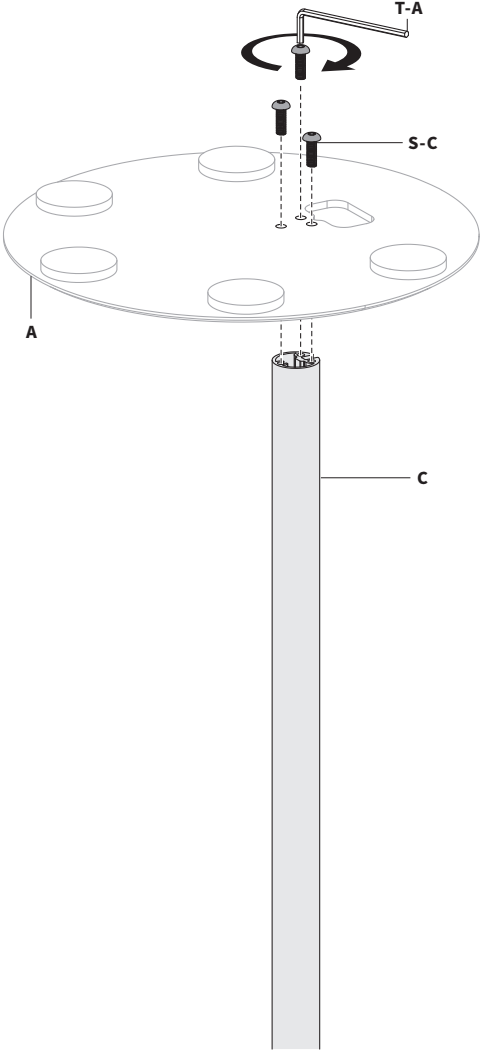

- 23% within < 15m
- 38% within < 30m
- 61% within < 1hr
- 83% within < 2hr
- 92% within < 3hr

Package Contents

A (x1)
Base

B (x1)
Mounting
Plate

C (x1)
Stand

Included Hardware & Tools

S-A (x4)
M5x12mm Screw

S-B (x4)
M5x16mm Screw

S-C (x6)
M5x15mm Round
Hear Screw

T-A (x1)
3mm Allen Wrench

Tools Needed:

**Phillips
Screwdriver**

Weight Capacity:

**11lbs
(5kg)**

ASSEMBLY STEPS

STEP 1

Install Base (A) onto the round end of Stand (C) using M5x15mm Round Head Screws (S-C) and 3mm Allen Wrench (T-A).

STEP 2

Install Mounting Plate **(B)** onto the square end of Stand **(C)** using M5x12mm Screws **(S-A)** and a Phillips screwdriver.