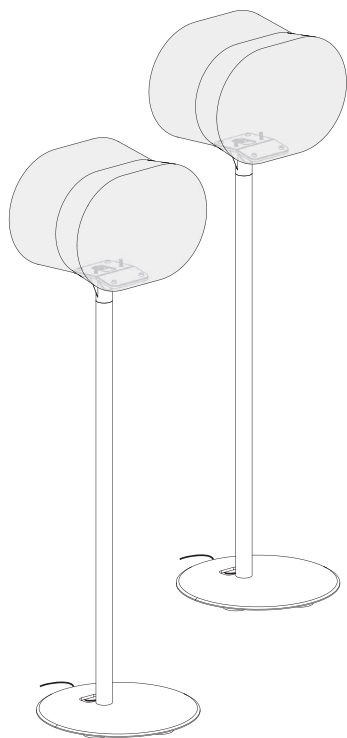

STEP 1

Install Base (A) onto the round end of Stand (C) using M5x15mm Round Head Screws (S-C) and 3mm Allen Wrench (T-A).

STEP 2

Install Mounting Plate **(B)** onto the square end of Stand **(C)** using M5x12mm Screws **(S-A)** and a Phillips screwdriver.

STEP 3

Install your Sonos Era 300 Speakers [not included] onto Mounting Plates (**B**) using M5x16mm Screws (**S-B**) and a Phillips screwdriver.

Assembly Complete!

Need Help? Get In Touch

Monday-Friday from 7:00am-7:00pm CST