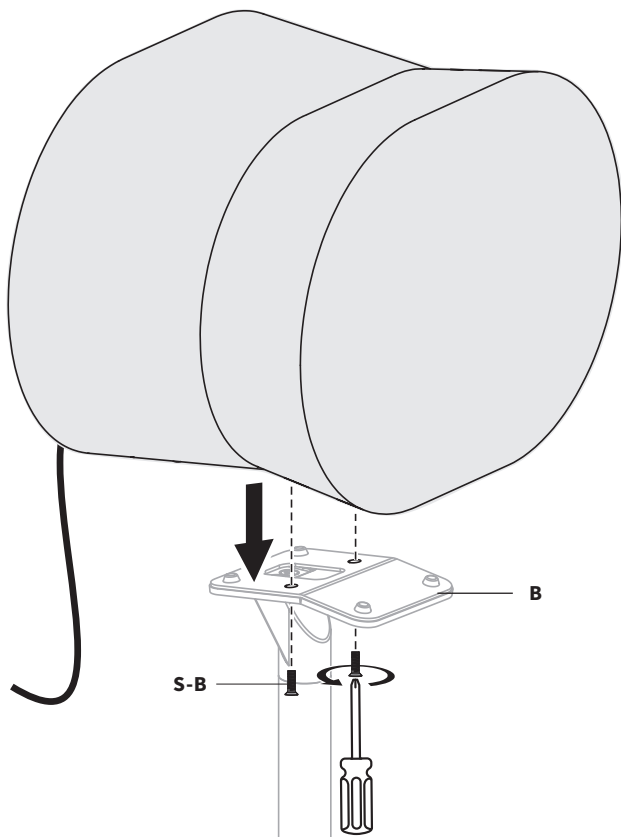

STEP 1

Install Base (A) onto the round end of Stand (C) using M5x15mm Round Head Screws (S-C) and 3mm Allen Wrench (T-A).

STEP 2

Install Mounting Plate **(B)** onto the square end of Stand **(C)** using M5x12mm Screws **(S-A)** and a Phillips screwdriver.

STEP 3

Install your Sonos Era 300 Speakers [not included] onto Mounting Plates (**B**) using M5x16mm Screws (**S-B**) and a Phillips screwdriver.

Assembly Complete!

Need Help? Get In Touch

Monday-Friday from 7:00am-7:00pm CST