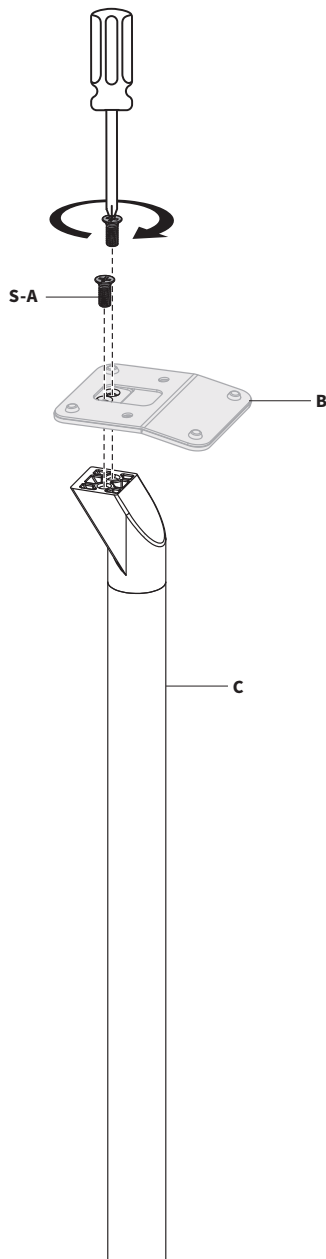

- 23% within < 15m
- 38% within < 30m
- 61% within < 1hr
- 83% within < 2hr
- 92% within < 3hr

Package Contents

A (x1)
Base

B (x1)
Mounting
Plate

C (x1)
Stand

Included Hardware & Tools

S-A (x4)
M5x12mm Screw

S-B (x4)
M5x16mm Screw

S-C (x6)
M5x15mm Round
Hear Screw

T-A (x1)
3mm Allen Wrench

Tools Needed:

**Phillips
Screwdriver**

Weight Capacity:

**11lbs
(5kg)**

ASSEMBLY STEPS

STEP 1

Install Base (A) onto the round end of Stand (C) using M5x15mm Round Head Screws (S-C) and 3mm Allen Wrench (T-A).

STEP 2

Install Mounting Plate **(B)** onto the square end of Stand **(C)** using M5x12mm Screws **(S-A)** and a Phillips screwdriver.