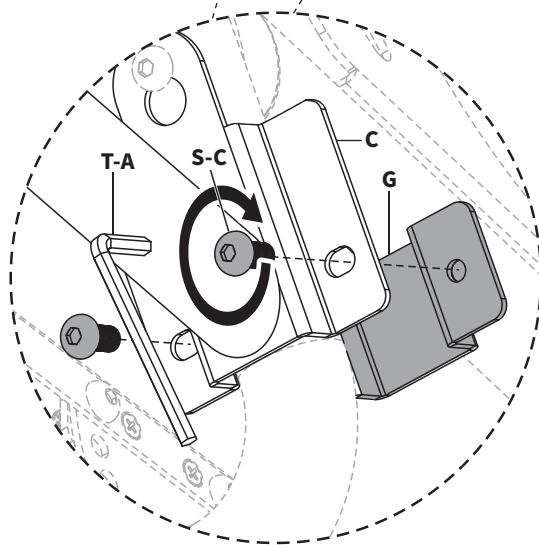

STEP 4

Fasten Arm Brackets (**G**) to the back of CPU Arms (**C**) using M8x16mm Screws (**S-C**) and 5mm Allen Wrench (**T-A**).