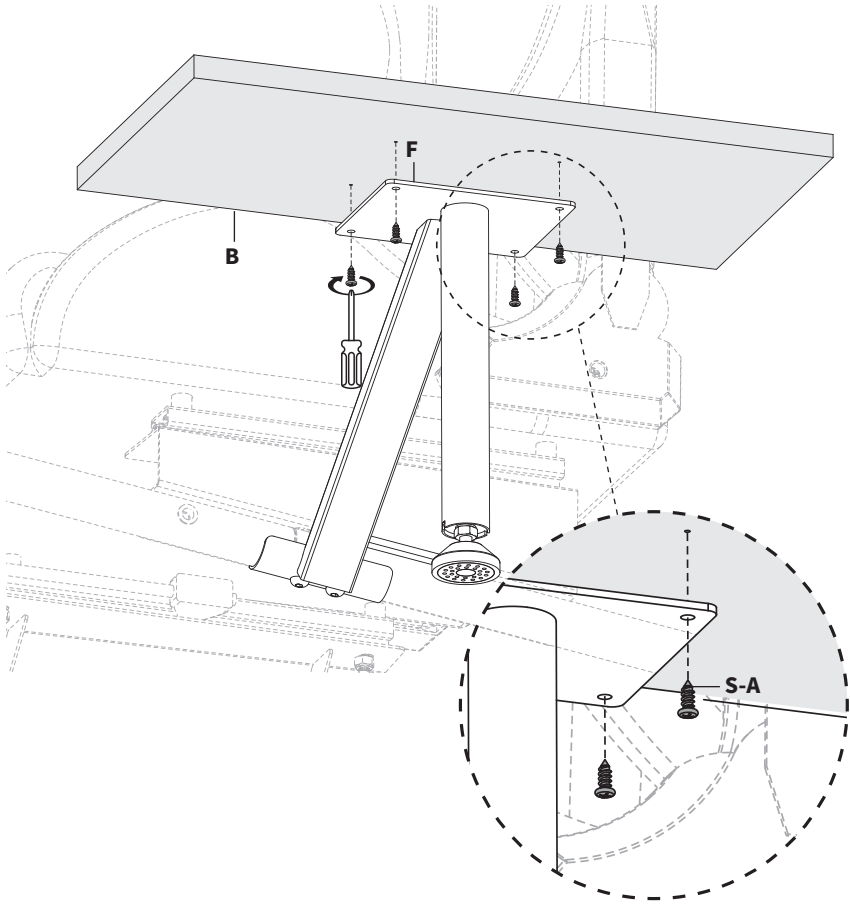

Line the Side Shelf Arm (**F**) on the underside of the rear support bar and re-thread the previously removed screws into the frame. Secure using 5mm Allen Wrench (**T-A**).

STEP 6

Use a Phillips screwdriver and M6x12mm Screws (**S-B**) to attach Side Shelf Center Post (**E**) to Side Shelf Arm (**F**).

STEP 7

Fasten the Side Shelf (**B**) to Side Shelf Arm (**F**) using ST4.8x13mm Screws (**S-A**) and a Phillips screwdriver.

STEP 8

Adjust the feet on the bottom of the CPU Center Post (**D**) and the Side Shelf Center Post (**E**) to support and level the shelves.