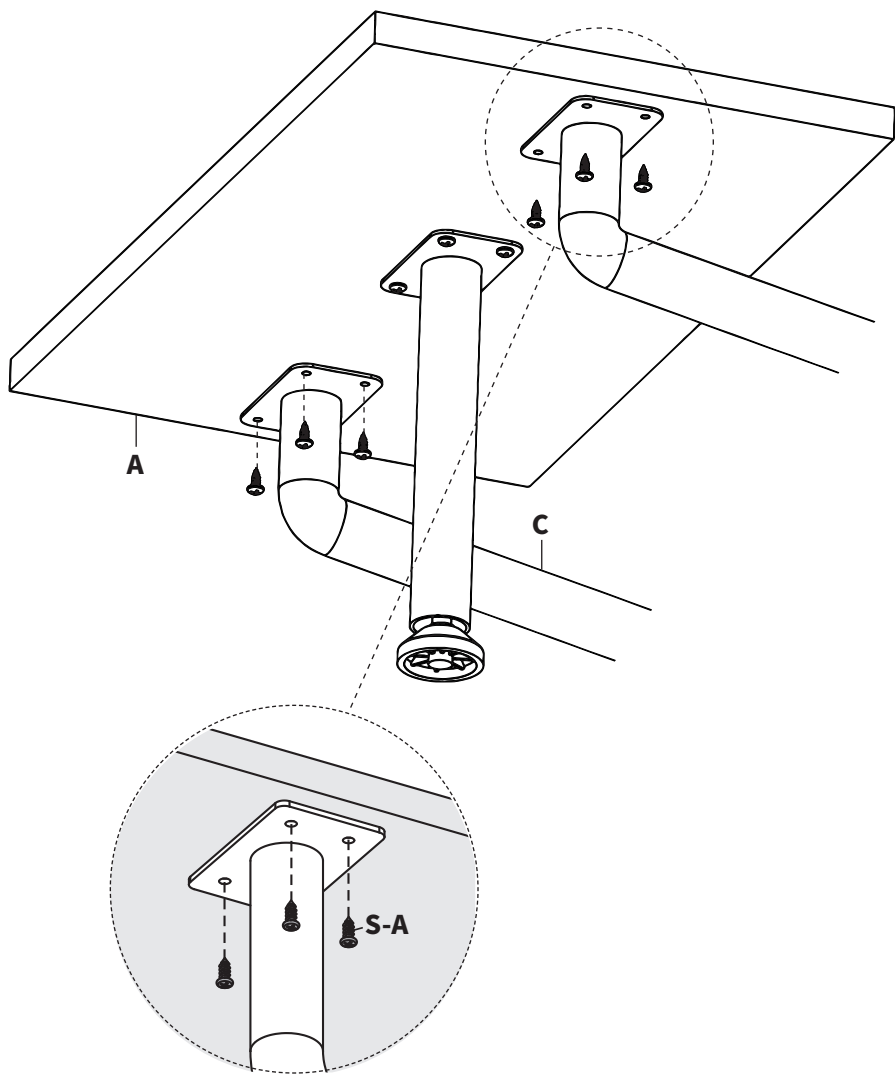

A (x1)
CPU Shelf

B (x1)
Side Shelf

C (x2)
CPU Arm

D (x1)
CPU Center
Post

E (x1)
Side Shelf
Center Post

F (x1)
Side Shelf
Arm

G (x2)
Arm Bracket

S-A (x16)
ST4.8x13mm
Screws

S-B (x2)
M6x12mm
Screw

S-C (x4)
M8x16mm
Screw

T-A (x1)
5mm Allen
Wrench

NOTE: SOME HARDWARE MAY NOT BE USED

TOOLS NEEDED

ASSEMBLY STEPS

STEP 1

Take note of the pilot hole patterns on CPU Shelf (**A**) and Side Shelf (**B**). Identify CPU Shelf for use below.

Secure CPU Center Post (**D**) to underside of CPU Shelf (**A**) using ST4.8x13mm Screws (**S-A**) and a Phillips screwdriver.

STEP 2

Secure CPU Arms (**C**) to the underside of CPU Shelf (**A**) using ST4.8x13mm Screws (**S-A**) and a Phillips screwdriver.