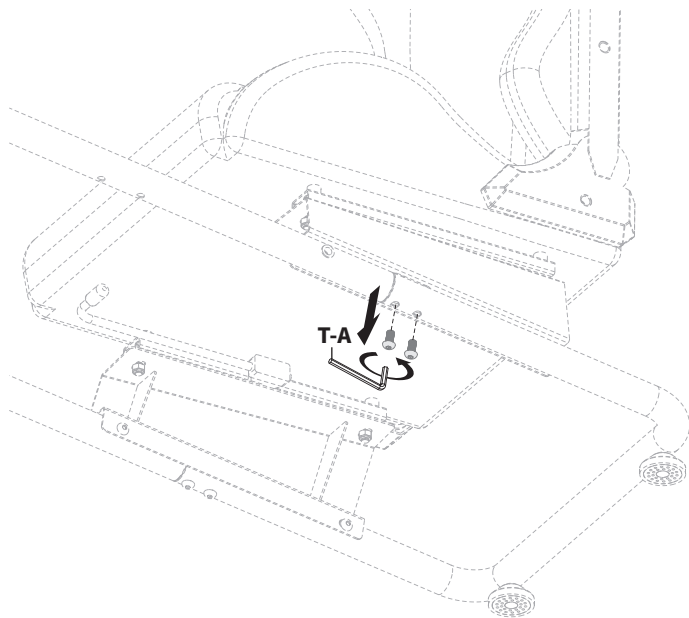

STEP 5

Remove the M8x16mm screws from the underside of cockpit's rear support bar using 5mm Allen Wrench (**T-A**).