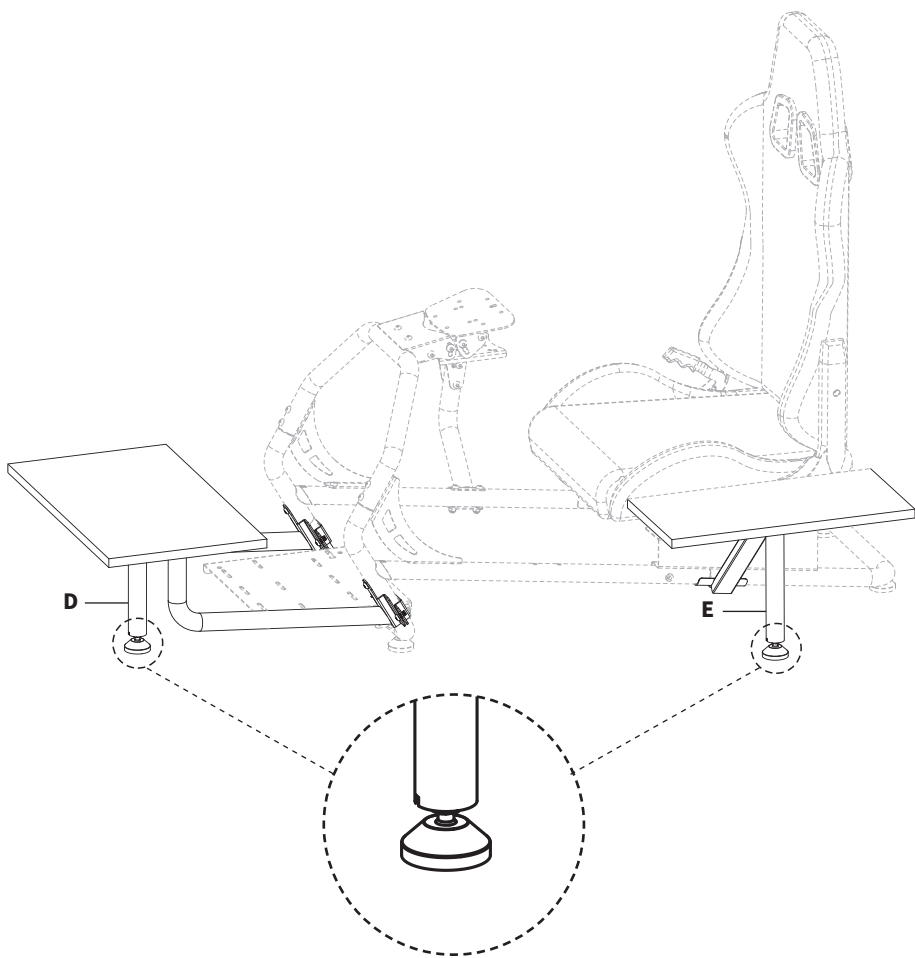

Line the Side Shelf Arm (**F**) on the underside of the rear support bar and re-thread the previously removed screws into the frame. Secure using 5mm Allen Wrench (**T-A**).

STEP 6

Use a Phillips screwdriver and M6x12mm Screws (**S-B**) to attach Side Shelf Center Post (**E**) to Side Shelf Arm (**F**).

STEP 7

Fasten the Side Shelf (**B**) to Side Shelf Arm (**F**) using ST4.8x13mm Screws (**S-A**) and a Phillips screwdriver.

STEP 8

Adjust the feet on the bottom of the CPU Center Post (**D**) and the Side Shelf Center Post (**E**) to support and level the shelves.