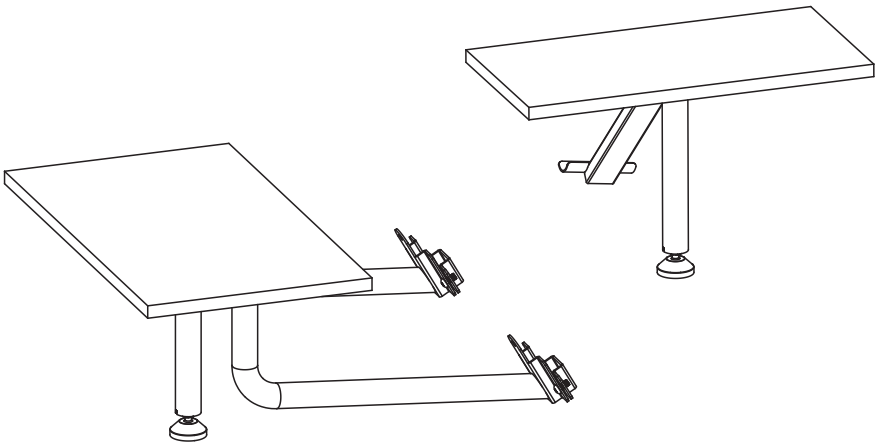

Shelf Kit for STAND-RACE1B

Instruction Manual

SKU: STAND-RACE1SF

Scan the QR code with your mobile device or follow the link for helpful videos and specifications related to this product.

<https://vivo-us.com/products/stand-race1sf>