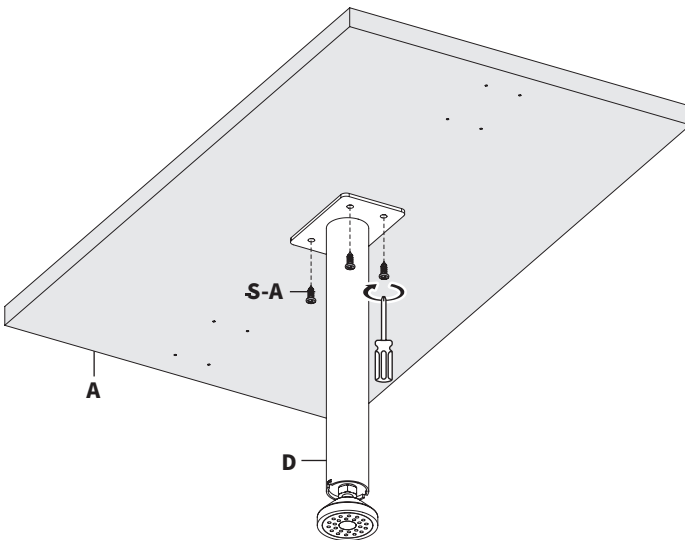

A (x1)
CPU Shelf

B (x1)
Side Shelf

C (x2)
CPU Arm

D (x1)
CPU Center
Post

E (x1)
Side Shelf
Center Post

F (x1)
Side Shelf
Arm

G (x2)
Arm Bracket

S-A (x16)
ST4.8x13mm
Screws

S-B (x2)
M6x12mm
Screw

S-C (x4)
M8x16mm
Screw

T-A (x1)
5mm Allen
Wrench

NOTE: SOME HARDWARE MAY NOT BE USED

TOOLS NEEDED

ASSEMBLY STEPS

STEP 1

Take note of the pilot hole patterns on CPU Shelf (**A**) and Side Shelf (**B**). Identify CPU Shelf for use below.

Secure CPU Center Post (**D**) to underside of CPU Shelf (**A**) using ST4.8x13mm Screws (**S-A**) and a Phillips screwdriver.

STEP 2

Secure CPU Arms (**C**) to the underside of CPU Shelf (**A**) using ST4.8x13mm Screws (**S-A**) and a Phillips screwdriver.