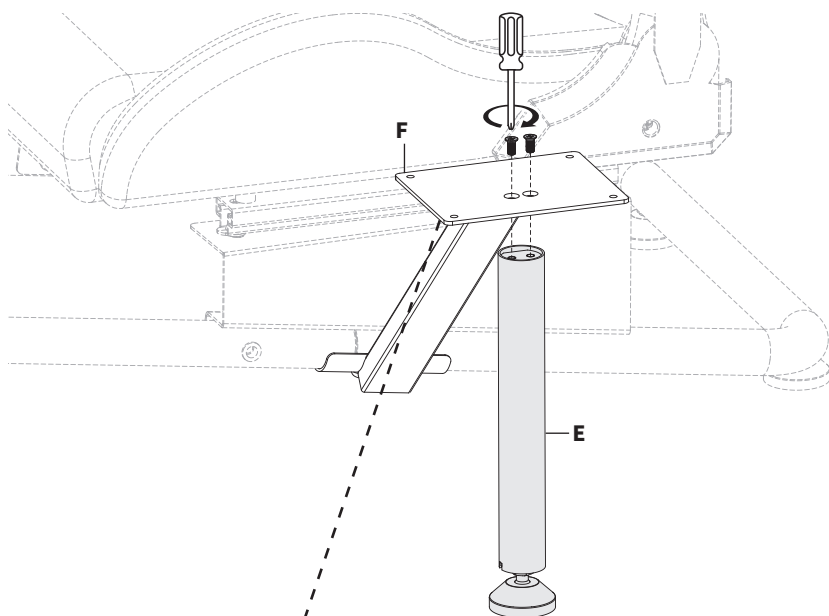

STEP 4

Fasten Arm Brackets (**G**) to the back of CPU Arms (**C**) using M8x16mm Screws (**S-C**) and 5mm Allen Wrench (**T-A**).

STEP 5

Remove the M8x16mm screws from the underside of cockpit's rear support bar using 5mm Allen Wrench (**T-A**).

Line the Side Shelf Arm (**F**) on the underside of the rear support bar and re-thread the previously removed screws into the frame. Secure using 5mm Allen Wrench (**T-A**).

STEP 6

Use a Phillips screwdriver and M6x12mm Screws (**S-B**) to attach Side Shelf Center Post (**E**) to Side Shelf Arm (**F**).

STEP 7

Fasten the Side Shelf (**B**) to Side Shelf Arm (**F**) using ST4.8x13mm Screws (**S-A**) and a Phillips screwdriver.

STEP 8

Adjust the feet on the bottom of the CPU Center Post (**D**) and the Side Shelf Center Post (**E**) to support and level the shelves.