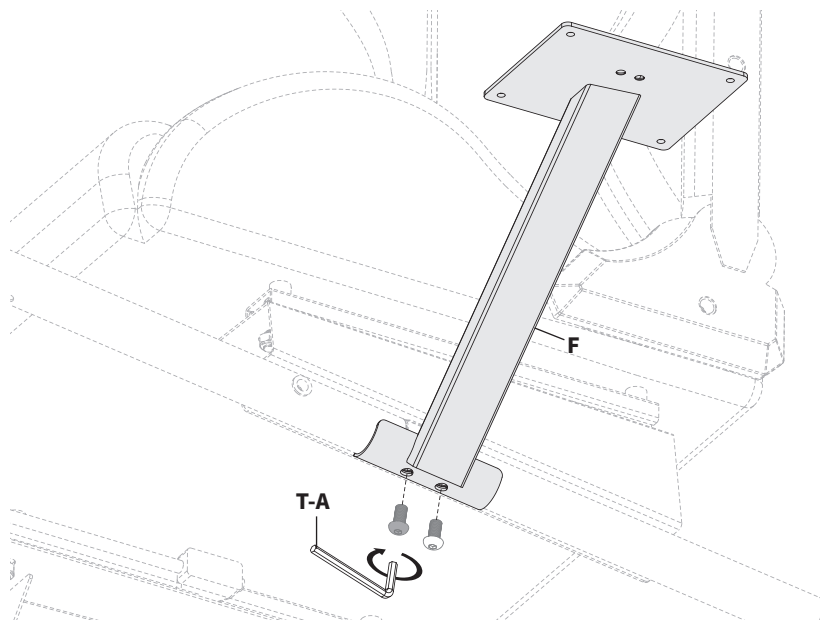

STEP 4

Fasten Arm Brackets (**G**) to the back of CPU Arms (**C**) using M8x16mm Screws (**S-C**) and 5mm Allen Wrench (**T-A**).

STEP 5

Remove the M8x16mm screws from the underside of cockpit's rear support bar using 5mm Allen Wrench (**T-A**).

Line the Side Shelf Arm (**F**) on the underside of the rear support bar and re-thread the previously removed screws into the frame. Secure using 5mm Allen Wrench (**T-A**).

STEP 6

Use a Phillips screwdriver and M6x12mm Screws (**S-B**) to attach Side Shelf Center Post (**E**) to Side Shelf Arm (**F**).