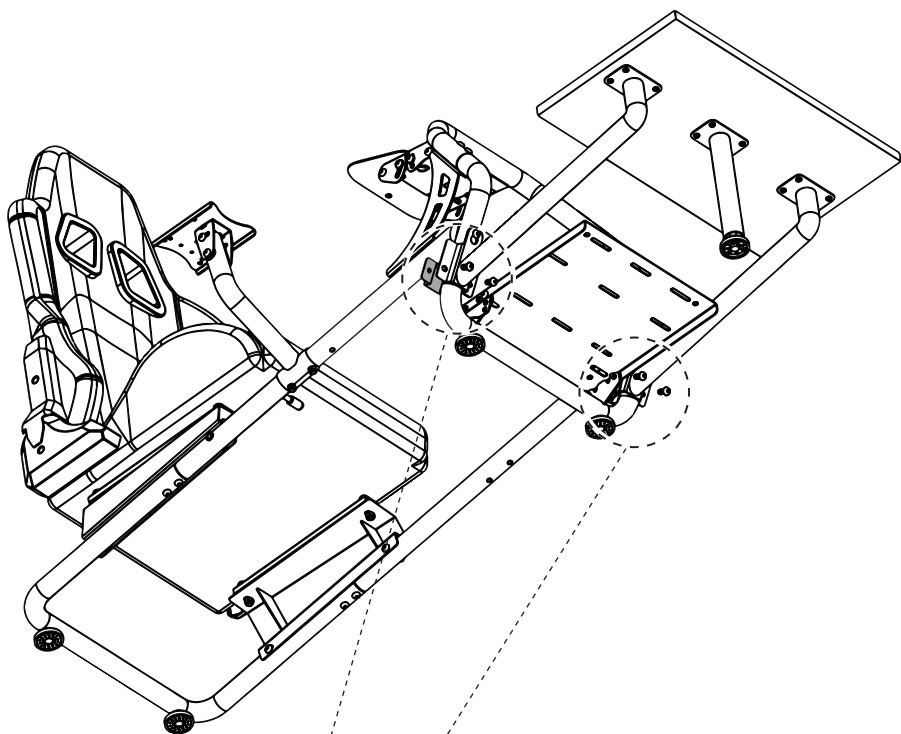

STEP 4

Fasten Arm Brackets (**G**) to the back of CPU Arms (**C**) using M8x16mm Screws (**S-C**) and 5mm Allen Wrench (**T-A**).