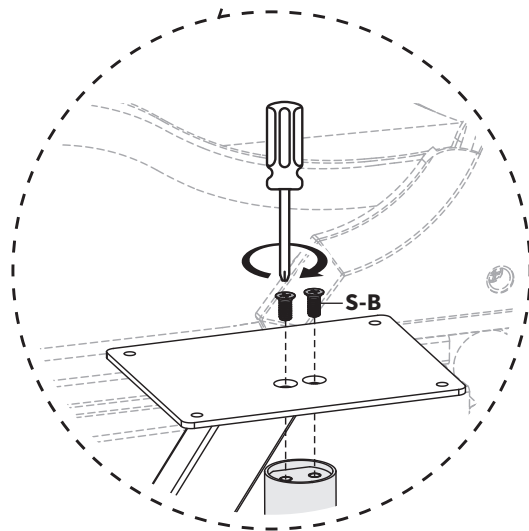

STEP 4

Fasten Arm Brackets (**G**) to the back of CPU Arms (**C**) using M8x16mm Screws (**S-C**) and 5mm Allen Wrench (**T-A**).

STEP 5

Remove the M8x16mm screws from the underside of cockpit's rear support bar using 5mm Allen Wrench (**T-A**).

Line the Side Shelf Arm (**F**) on the underside of the rear support bar and re-thread the previously removed screws into the frame. Secure using 5mm Allen Wrench (**T-A**).

STEP 6

Use a Phillips screwdriver and M6x12mm Screws (**S-B**) to attach Side Shelf Center Post (**E**) to Side Shelf Arm (**F**).

STEP 7

Fasten the Side Shelf (**B**) to Side Shelf Arm (**F**) using ST4.8x13mm Screws (**S-A**) and a Phillips screwdriver.

STEP 8

Adjust the feet on the bottom of the CPU Center Post (**D**) and the Side Shelf Center Post (**E**) to support and level the shelves.