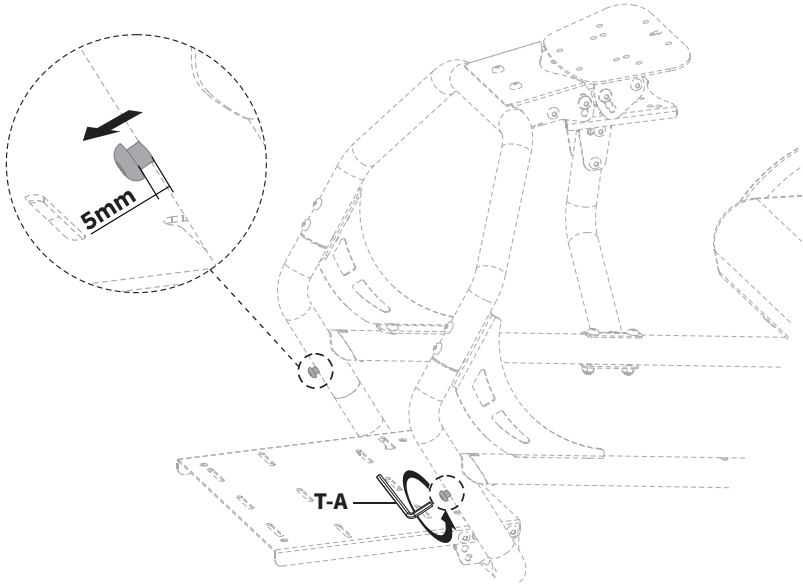

S-B (x2)
M6x12mm
Screw

S-C (x4)
M8x16mm
Screw

T-A (x1)
5mm Allen
Wrench

NOTE: SOME HARDWARE MAY NOT BE USED

TOOLS NEEDED

ASSEMBLY STEPS

STEP 1

Take note of the pilot hole patterns on CPU Shelf (**A**) and Side Shelf (**B**). Identify CPU Shelf for use below.

Secure CPU Center Post (**D**) to underside of CPU Shelf (**A**) using ST4.8x13mm Screws (**S-A**) and a Phillips screwdriver.

STEP 2

Secure CPU Arms (**C**) to the underside of CPU Shelf (**A**) using ST4.8x13mm Screws (**S-A**) and a Phillips screwdriver.

STEP 3

Use 5mm Allen Wrench (**T-A**) to loosen the two screws on the front support frame of your VIVO racing cockpit so that they protrude 5mm from the frame.

Line up CPU Arm (**C**) keyholes with the previously loosened screws and slide into place. Tighten screws using 5mm Allen Wrench (**T-A**).