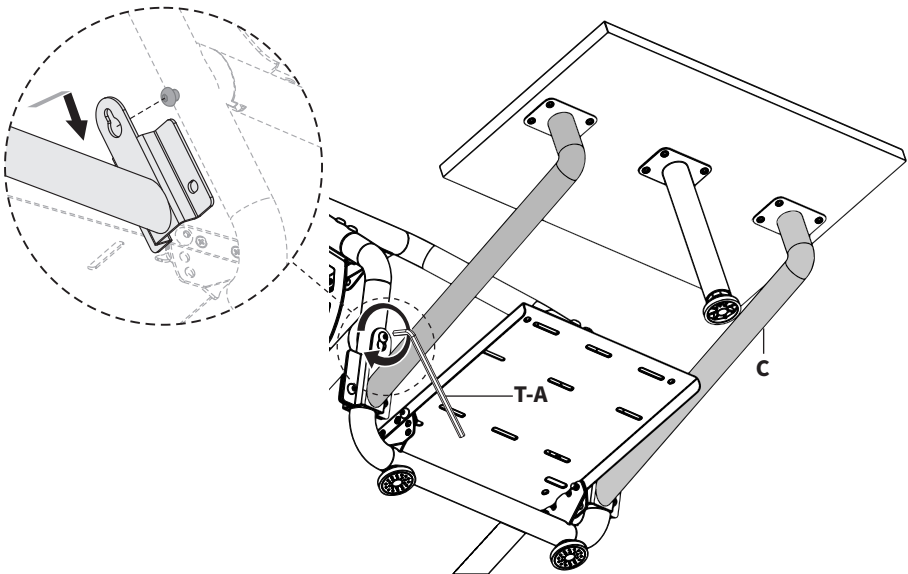

S-B (x2)
M6x12mm
Screw

S-C (x4)
M8x16mm
Screw

T-A (x1)
5mm Allen
Wrench

NOTE: SOME HARDWARE MAY NOT BE USED

TOOLS NEEDED

ASSEMBLY STEPS

STEP 1

Take note of the pilot hole patterns on CPU Shelf (**A**) and Side Shelf (**B**). Identify CPU Shelf for use below.

Secure CPU Center Post (**D**) to underside of CPU Shelf (**A**) using ST4.8x13mm Screws (**S-A**) and a Phillips screwdriver.

STEP 2

Secure CPU Arms (**C**) to the underside of CPU Shelf (**A**) using ST4.8x13mm Screws (**S-A**) and a Phillips screwdriver.

STEP 3

Use 5mm Allen Wrench (**T-A**) to loosen the two screws on the front support frame of your VIVO racing cockpit so that they protrude 5mm from the frame.

Line up CPU Arm (**C**) keyholes with the previously loosened screws and slide into place. Tighten screws using 5mm Allen Wrench (**T-A**).