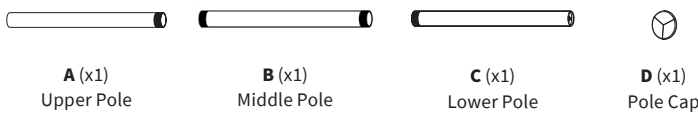

Extra Tall Center Pole

Compatible VIVO Stands

STAND-V001, STAND-V011, STAND-V101A, STAND-V101D, STAND-V002, STAND-V002C, STAND-V012, STAND-V012C, STAND-V102D, STAND-V102K, STAND-V003D, and STAND-V003V

PACKAGE CONTENTS