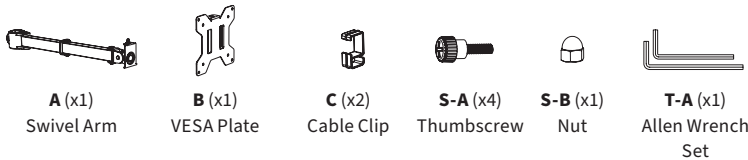

PACKAGE CONTENTS

Love your new VIVO setup and want to share?
Tag us in your photo! @vivo_us

SKU: PT-SD-AM01A

DO NOT EXCEED WEIGHT CAPACITY.
Failure to do so may result in serious injury.

Scan the QR code with your mobile device
or follow the link for helpful videos and
specifications related to this product.
<https://vivo-us.com/products/pt-sd-am01a>

⚠ WARNING!

If you do not understand these directions, or if you have any doubts about the safety of the installation, please call a qualified technician. Check carefully to make sure there are no missing or defective parts. Improper installation may cause damage or serious injury. Do not use this product for any purpose that is not explicitly specified in this manual and do not exceed weight capacity. We cannot be liable for damage or injury caused by improper mounting, incorrect assembly, or inappropriate use.

Open **Monday - Friday 7:00am - 7:00pm** CST,
our dedicated support team can offer immediate assistance with rapid response times. If any parts are received damaged or defective, please contact us.
We are happy to replace parts to ensure you have a fully functioning product.

✉ help@vivo-us.com   **AVG. RESPONSE TIME** (within office hrs): **1HR 8M**

💬 www.vivo-us.com   **AVG. RESOLUTION TIME** (within office hrs): **< 15 M**
Chat live with an agent!

☎ 309-278-5303   **AVG. RESOLUTION TIME** (within office hrs): **5M 4S**