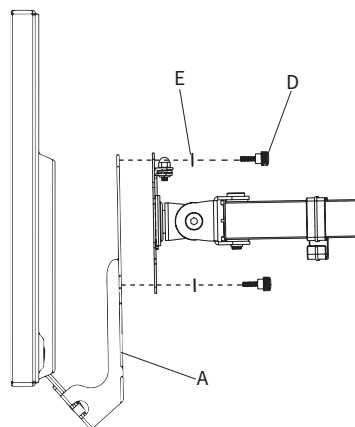

STEP 2

Slide VESA Adapter **(A)** onto the monitor, making sure that it is fully seated.

STEP 3

Secure VESA Adapter **(A)** using M4x6mm Screw **(B)** with D4x16mm Washer **(C)** and tighten with a Phillips screwdriver.

STEP 4

Mount the monitor with VESA Adapter **(A)** to your VESA mount using M4x12mm Thumbscrews **(D)** with Washers **(E)**.

Open **Monday - Friday 7:00am - 7:00pm** CST,
our dedicated support team can offer immediate assistance with rapid response times. If any parts are received damaged or defective, please contact us. We are happy to replace parts to ensure you have a fully functioning product.