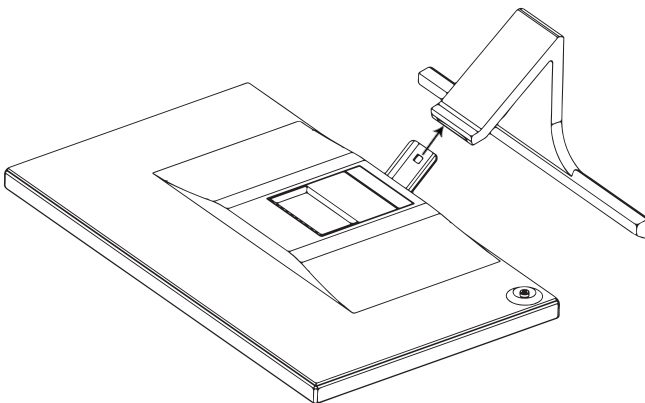

TOOLS NEEDED

**Phillips
Screwdriver**

ASSEMBLY STEPS

STEP 1

Lay the monitor face down onto a soft surface. Firmly pull on the base to remove it from the monitor.
NOTE: Be sure you are pulling straight out. This may require some force to remove.

STEP 2

Slide VESA Adapter **(A)** onto the monitor, making sure that it is fully seated.

STEP 3

Secure VESA Adapter **(A)** using M4x6mm Screw **(B)** with D4x16mm Washer **(C)** and tighten with a Phillips screwdriver.