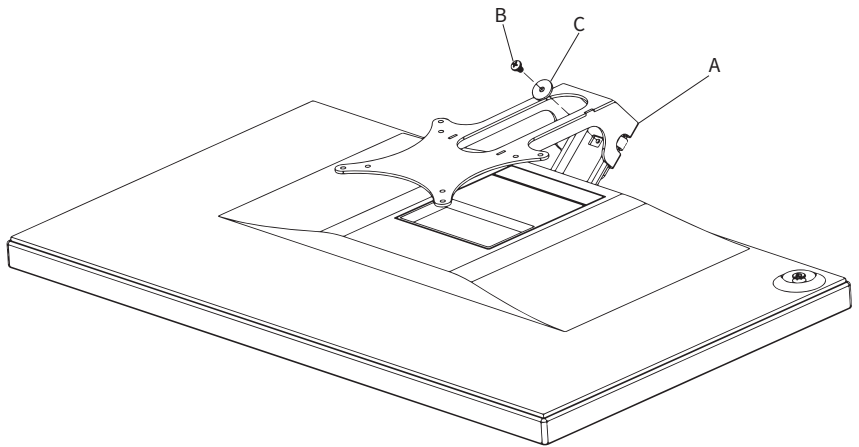

TOOLS NEEDED

**Phillips
Screwdriver**

ASSEMBLY STEPS

STEP 1

Lay the monitor face down onto a soft surface. Firmly pull on the base to remove it from the monitor.
NOTE: Be sure you are pulling straight out. This may require some force to remove.

STEP 2

Slide VESA Adapter **(A)** onto the monitor, making sure that it is fully seated.

STEP 3

Secure VESA Adapter **(A)** using M4x6mm Screw **(B)** with D4x16mm Washer **(C)** and tighten with a Phillips screwdriver.