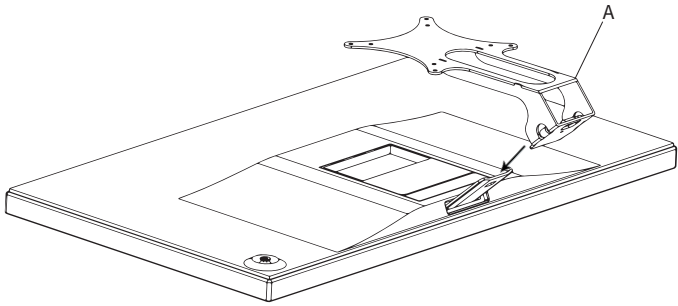

TOOLS NEEDED

**Phillips
Screwdriver**

ASSEMBLY STEPS

STEP 1

Lay the monitor face down onto a soft surface. Firmly pull on the base to remove it from the monitor.
NOTE: Be sure you are pulling straight out. This may require some force to remove.

STEP 2

Slide VESA Adapter **(A)** onto the monitor, making sure that it is fully seated.

STEP 3

Secure VESA Adapter **(A)** using M4x6mm Screw **(B)** with D4x16mm Washer **(C)** and tighten with a Phillips screwdriver.