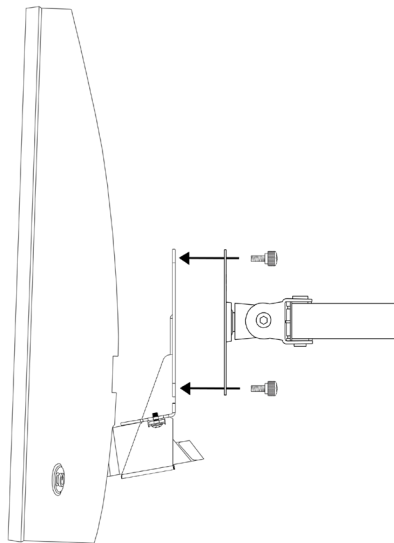

STEP 2

Mount the monitor with adapter to your VESA mount using the M4x12 thumbscrews (**D**).