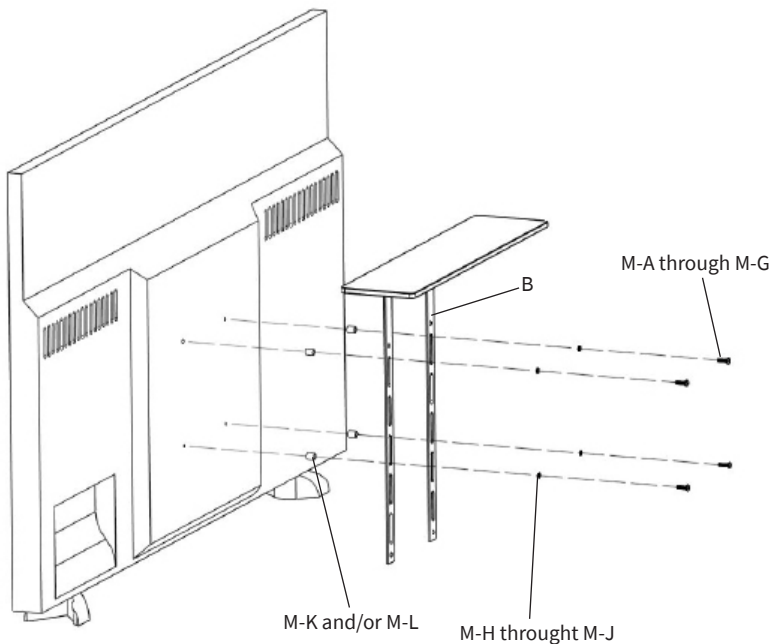

STEP 2

Attach Mounting Brackets (**B**) to VESA mounting holes in the back of the TV using four bolts (**M-A through M-G**), Washers (**M-H through M-J**) and Spacers (**M-K, M-L**) as needed. Height can be adjusted using different slots on the mounting brackets.