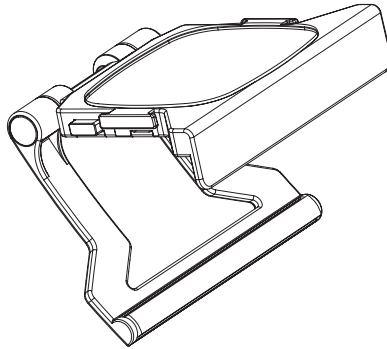

TV Mount Clip for Media Box Streaming Devices

SKU: MOUNT-SFTV2

Love your new VIVO setup and want to share?

Tag us in your photo! @vivo_us

Scan the QR code with your mobile device or follow the link for helpful videos and specifications related to this product.

<https://vivo-us.com/products/mount-sftv2>

⚠ WARNING: CHOKING HAZARD

SMALL PARTS - NOT FOR CHILDREN UNDER 3 YEARS. ADULT SUPERVISION IS REQUIRED.

⚠ WARNING!

If you do not understand these directions, or if you have any doubts about the safety of the installation, please call a qualified technician. Check carefully to make sure there are no missing or defective parts. Improper installation may cause damage or serious injury. Do not use this product for any purpose that is not explicitly specified in this manual and do not exceed weight capacity. We cannot be liable for damage or injury caused by improper mounting, incorrect assembly, or inappropriate use.