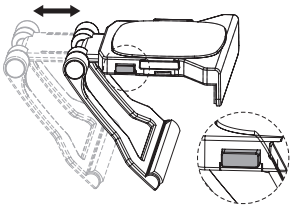

TV Mount Clip for Media Box Streaming Devices

SKU: MOUNT-SFTV2

Love your new VIVO setup and want to share?

Tag us in your photo! @vivo_us

Scan the QR code with your mobile device or follow the link for helpful videos and specifications related to this product.

<https://vivo-us.com/products/mount-sftv2>

⚠ WARNING: CHOKING HAZARD

SMALL PARTS - NOT FOR CHILDREN UNDER 3 YEARS. ADULT SUPERVISION IS REQUIRED.

⚠ WARNING!

If you do not understand these directions, or if you have any doubts about the safety of the installation, please call a qualified technician. Check carefully to make sure there are no missing or defective parts. Improper installation may cause damage or serious injury. Do not use this product for any purpose that is not explicitly specified in this manual and do not exceed weight capacity. We cannot be liable for damage or injury caused by improper mounting, incorrect assembly, or inappropriate use.