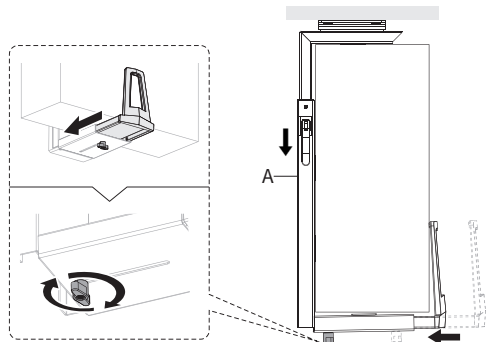

STEP 5

Once the PC is in place, tighten knob underneath Mount **(A)** and flip the lever on the side down to lock it into place.