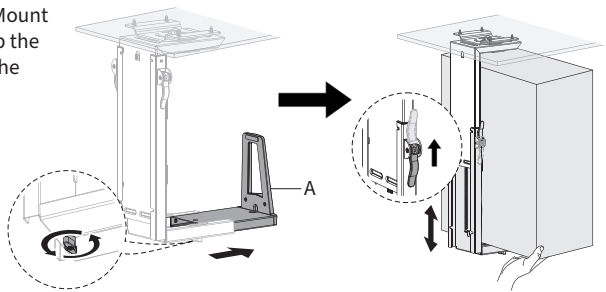

### **STEP 1**

Apply Pads (**S-A**) to top, bottom, and side of Mount (**A**) as shown.

## STEP 2

Hold Mount **(A)** in the desired location underneath the desktop, and use a pencil to mark the drilling location. Using a 5/32" (4mm) drill bit, predrill holes 0.5" (12mm) deep.

## STEP 4

Loosen the knob underneath Mount **(A)** to adjust the width, and flip the lever on the side up to adjust the height. Insert the PC.