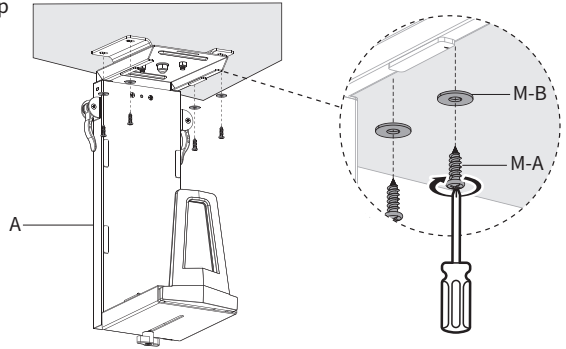

STEP 3

Assemble Mount **(A)** to the desktop using ST5.5x16mm Screws **(M-A)**, M5 Washers **(M-B)** and a Phillips screwdriver.