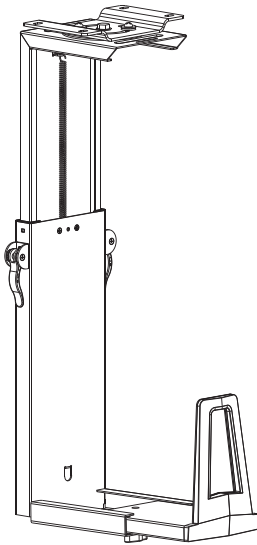

## Heavy Duty Under Desk Gaming PC Mount Instruction Manual

**SKU: MOUNT-PC06B**

Scan the QR code with your mobile device or follow the link for helpful videos and specifications related to this product.