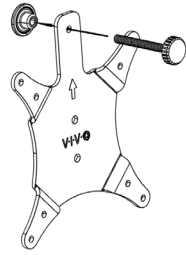

WARNING: CHOKING HAZARD

SMALL PARTS - NOT FOR CHILDREN UNDER 3 YEARS. ADULT SUPERVISION IS REQUIRED.

PACKAGE CONTENTS

A (x1)
VESA Adapter

B (x1)
M5x45
Thumbscrew

C (x1)
Pad

D (x4)
M4x12
Thumbscrew

E (x4)
Washer

TOOLS NEEDED

ASSEMBLY STEPS

STEP 1

Insert M5x45mm thumbscrew **(B)** into the upper hole of the VESA adapter **(A)** until approximately 1/2" of thread is visible on the front, then place the pad **(C)** on the end of the screw.

STEP 2

Attach VESA adapter **(A)** to the monitor using original screws from the monitor's post. Tilt the adapter down fully, and tighten the M5x45 thumbscrew **(B)** until the pad **(C)** presses against the back of the monitor.