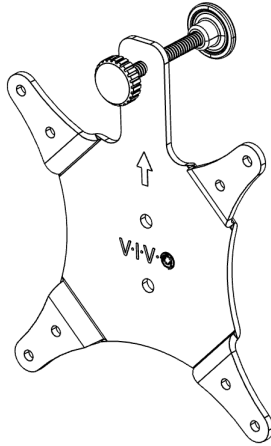

SKU: MOUNT-MSIG24

Scan the QR code with your mobile device or follow the link for helpful videos and specifications related to this product.

<https://vivo-us.com/products/mount-msig24>

GET IN TOUCH | Monday-Friday from 7:00am-7:00pm CST

help@vivo-us.com

www.vivo-us.com
Chat live with an agent!

309-278-5303