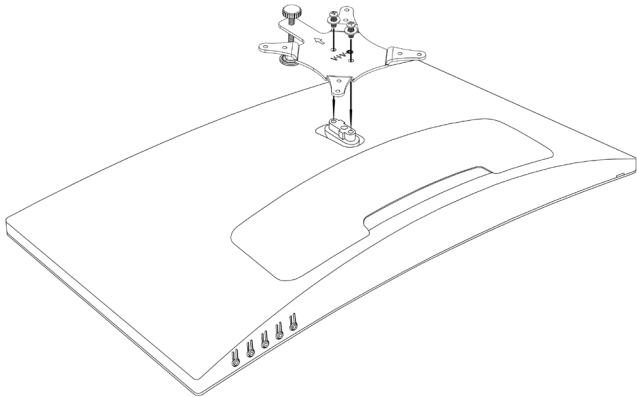

TOOLS NEEDED

ASSEMBLY STEPS

STEP 1

Insert M5x45mm thumbscrew **(B)** into the upper hole of the VESA adapter **(A)** until approximately 1/2" of thread is visible on the front, then place the pad **(C)** on the end of the screw.

STEP 2

Attach VESA adapter **(A)** to the monitor using original screws from the monitor's post. Tilt the adapter down fully, and tighten the M5x45 thumbscrew **(B)** until the pad **(C)** presses against the back of the monitor.