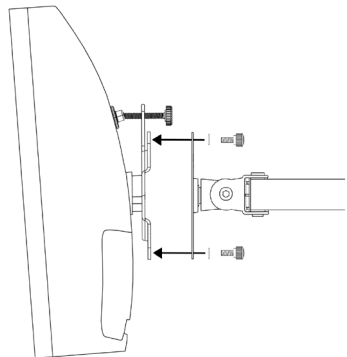

WARNING: CHOKING HAZARD

SMALL PARTS - NOT FOR CHILDREN UNDER 3 YEARS. ADULT SUPERVISION IS REQUIRED.

PACKAGE CONTENTS

A (x1)
VESA Adapter

B (x1)
M5x45
Thumbscrew

C (x1)
Pad

D (x4)
M4x12
Thumbscrew

E (x4)
Washer

TOOLS NEEDED

ASSEMBLY STEPS

STEP 1

Insert M5x45mm thumbscrew **(B)** into the upper hole of the VESA adapter **(A)** until approximately 1/2" of thread is visible on the front, then place the pad **(C)** on the end of the screw.

STEP 2

Attach VESA adapter **(A)** to the monitor using original screws from the monitor's post. Tilt the adapter down fully, and tighten the M5x45 thumbscrew **(B)** until the pad **(C)** presses against the back of the monitor.

STEP 3

Mount the monitor with adapter to your VESA mount using the M4x12 thumbscrews **(D)** with washers **(E)**.

Open **Monday - Friday 7:00am - 7:00pm** CST,
our dedicated support team can offer immediate assistance with rapid response times. If any parts are received damaged or defective, please contact us. We are happy to replace parts to ensure you have a fully functioning product.