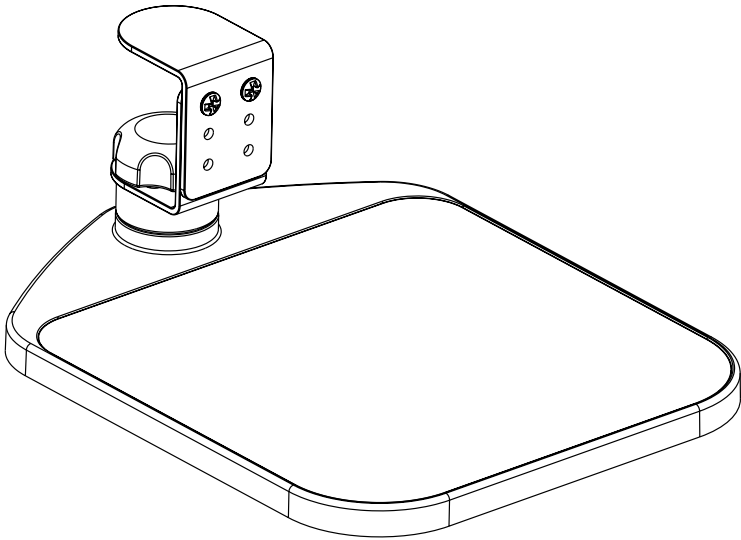

Clamp-on Mouse Pad

Instruction Manual

SKU: MOUNT-MS01A/W

Scan the QR code with your mobile device or follow the link for helpful videos and specifications related to this product.

<https://vivo-us.com/products/ms01a>

WARNING: CHOKING HAZARD

SMALL PARTS - NOT FOR CHILDREN UNDER 3 YEARS. ADULT SUPERVISION IS REQUIRED.

PACKAGE CONTENTS

A (x1)
Mouse Pad

B (x1)
Clamp

ASSEMBLY STEPS

STEP 1

Loosen Clamp Nut (**B1**) and separate from Clamp (**B**).

STEP 2

Place Clamp **(B)** through hole in Mouse Pad **(A)**, and secure using Clamp Nut **(B1)** on underside.

STEP 3

Place assembly on desktop and secure by tightening Lower Clamp **(B2)**.

Love your new VIVO setup and want to share?
Tag us in your photo! **@vivo_us**