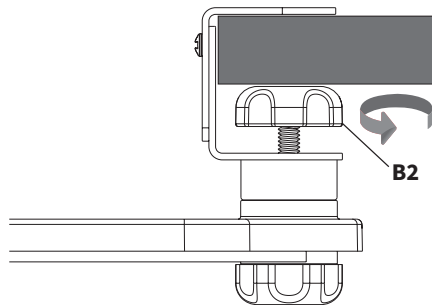

WARNING: CHOKING HAZARD

SMALL PARTS - NOT FOR CHILDREN UNDER 3 YEARS. ADULT SUPERVISION IS REQUIRED.

PACKAGE CONTENTS

A (x1)
Mouse Pad

B (x1)
Clamp

ASSEMBLY STEPS

STEP 1

Loosen Clamp Nut (**B1**) and separate from Clamp (**B**).

STEP 2

Place Clamp **(B)** through hole in Mouse Pad **(A)**, and secure using Clamp Nut **(B1)** on underside.

STEP 3

Place assembly on desktop and secure by tightening Lower Clamp **(B2)**.

Love your new VIVO setup and want to share?
Tag us in your photo! **@vivo_us**