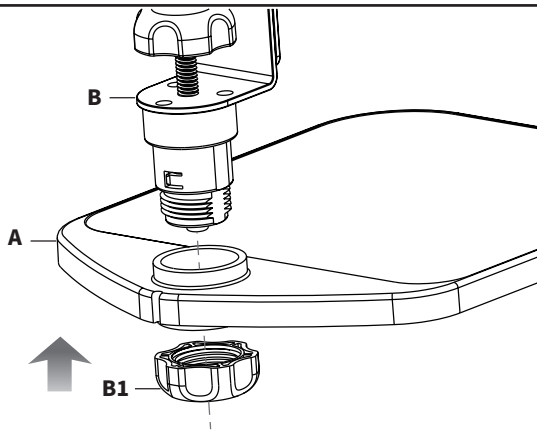

WARNING: CHOKING HAZARD

SMALL PARTS - NOT FOR CHILDREN UNDER 3 YEARS. ADULT SUPERVISION IS REQUIRED.

PACKAGE CONTENTS

A (x1)
Mouse Pad

B (x1)
Clamp

ASSEMBLY STEPS

STEP 1

Loosen Clamp Nut (**B1**) and separate from Clamp (**B**).

STEP 2

Place Clamp **(B)** through hole in Mouse Pad **(A)**, and secure using Clamp Nut **(B1)** on underside.

STEP 3

Place assembly on desktop and secure by tightening Lower Clamp **(B2)**.

Love your new VIVO setup and want to share?
Tag us in your photo! **@vivo_us**