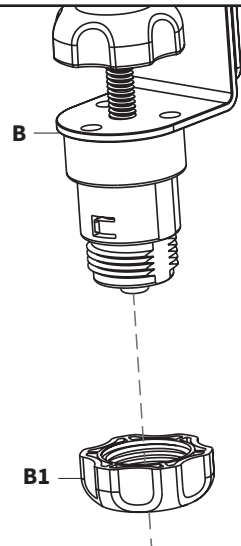

WARNING: CHOKING HAZARD

SMALL PARTS - NOT FOR CHILDREN UNDER 3 YEARS. ADULT SUPERVISION IS REQUIRED.

PACKAGE CONTENTS

A (x1)
Mouse Pad

B (x1)
Clamp

ASSEMBLY STEPS

STEP 1

Loosen Clamp Nut (**B1**) and separate from Clamp (**B**).

STEP 2

Place Clamp **(B)** through hole in Mouse Pad **(A)**, and secure using Clamp Nut **(B1)** on underside.

STEP 3

Place assembly on desktop and secure by tightening Lower Clamp **(B2)**.

Love your new VIVO setup and want to share?
Tag us in your photo! **@vivo_us**