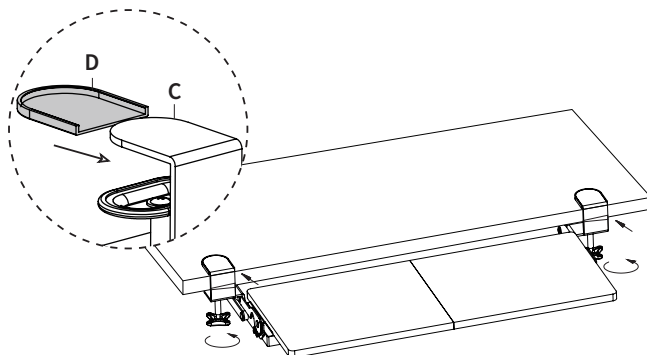

STEP 3

Place assembled keyboard mount on the edge of the desk and slide Clamp Pads (D) between desktop surface and Clamp System (C). Tighten Clamp System (C) to secure keyboard tray to desktop.