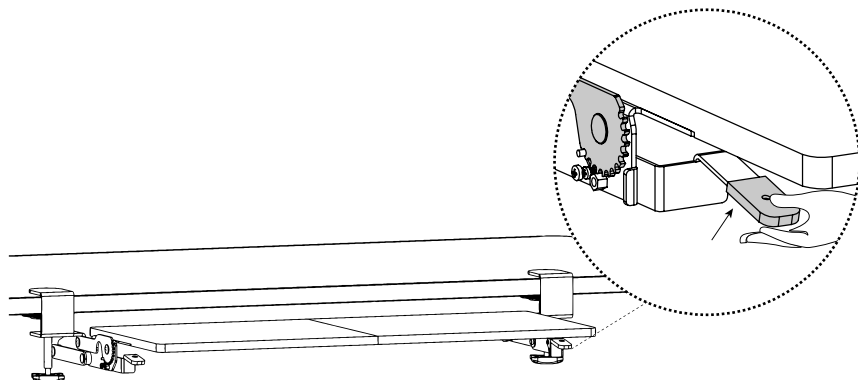

STEP 4

Press the levers on either side of the keyboard tray to adjust and raise the keyboard tray to the desired height.