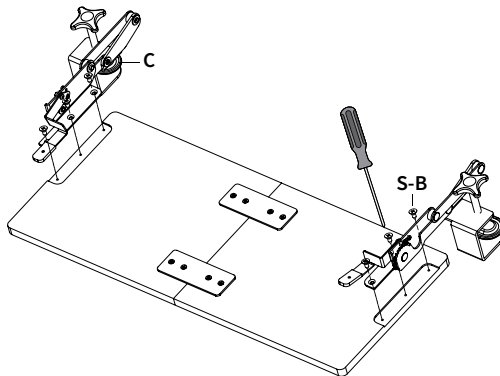

### PACKAGE CONTENTS

**A** (x1)  
Keyboard  
Tray Set

**B** (x2)  
Connecting Plate

**C** (x2)  
Clamp  
System

**D** (x2)  
Clamp Pads

**S-A** (x10)  
M5x12mm  
Flathead Screw

**S-B** (x8)  
M5x14mm Screw

**NOTE: SOME HARDWARE INCLUDED MAY NOT BE USED**

### ASSEMBLY STEPS

#### STEP 1

Assemble the Keyboard Tray (**A**) using Connecting Plates (**B**) and M5x12mm Flat Head Screws (**S-A**), and tighten with a Phillips screwdriver.

## STEP 2

Attach the Clamp System (C) to the bottom of the Keyboard Tray (A) using M5x14mm Screws (S-B), and tighten with a Phillips screwdriver.