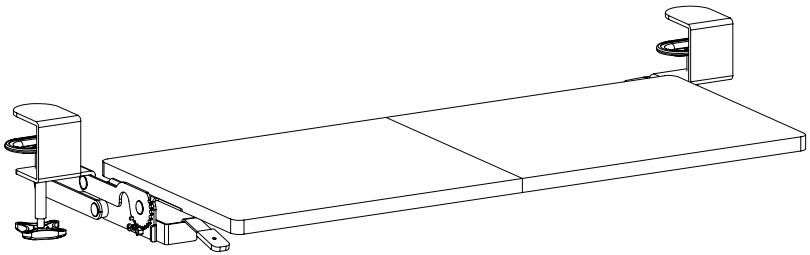

## Clamp-on Keyboard Tray with Swinging Height Adjustment

Instruction Manual

**SKU: MOUNT-KB08V**

Scan the QR code with your mobile device or follow the link for helpful videos and specifications related to this product.