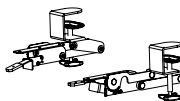

### PACKAGE CONTENTS

**A** (x1)  
Keyboard  
Tray Set

**B** (x2)  
Connecting Plate

**C** (x2)  
Clamp  
System

**D** (x2)  
Clamp Pads

**S-A** (x10)  
M5x12mm  
Flathead Screw

**S-B** (x8)  
M5x14mm Screw

**NOTE: SOME HARDWARE INCLUDED MAY NOT BE USED**