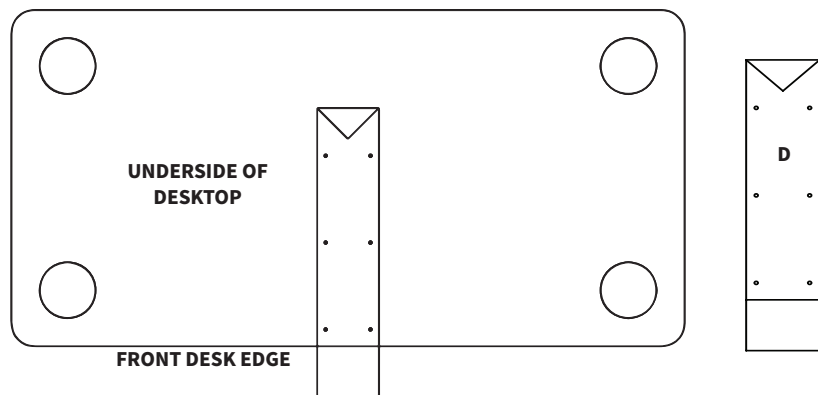

S-F (x4)
M5x16mm Screw

TOOLS NEEDED

Phillips
Screwdriver

ASSEMBLY STEPS

STEP 1

Place Mount **(A)** upside down and loosen the lever on the side.

Raise and slide Arm **(A1)** out from Track **(A2)**.

STEP 2

Keyboard tray can be mounted to your desktop in three different applications, depending on your setup or needs. Follow the instructions below that best fit your application and use a pencil to mark the holes. Remove Template and proceed to STEP 3.

1. STANDARD INSTALLATION

Use this method to place the keyboard track closest to the front edge of the desk, with the tray stick out 3.54" (90mm) from the front of your desk edge. This is the most commonly used installation and is ideal for desks that may not have full clearance on the underside of the desk. Place Template (D) on the underside of desk so that the triangle is in the back and the desk edge is aligned with the line on the front of the Template.