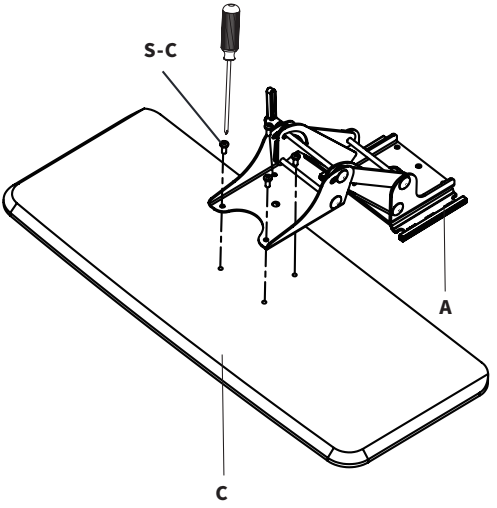

1. STANDARD INSTALLATION

Use this method to place the keyboard track closest to the front edge of the desk, with the tray stick out 3.54" (90mm) from the front of your desk edge. This is the most commonly used installation and is ideal for desks that may not have full clearance on the underside of the desk. Place Template (D) on the underside of desk so that the triangle is in the back and the desk edge is aligned with the line on the front of the Template.

STEP 2 - Continued

3. L SHAPED DESKS

Designed for use with L shaped or corner desks.

STEP 3

Drill 3/8" (10mm) deep pilot holes using a 1/8" (or 3mm) drill bit. Mount Track (A2) to the desktop using M5x15mm Screws (S-A) and Washers (S-B) with a Phillips screwdriver.

STEP 3

Install the Tray (C) to the Mount Arm (A) using M5x12mm Screws (S-C) and a Phillips screwdriver.

Slide Arm (A1) into Track (A2).

STEP 4

Swivel Mount (A) sideways, then install M4x12mm Screws (S-D) and Bumpers (S-E) into the front corners of the Track using a Phillips screwdriver.