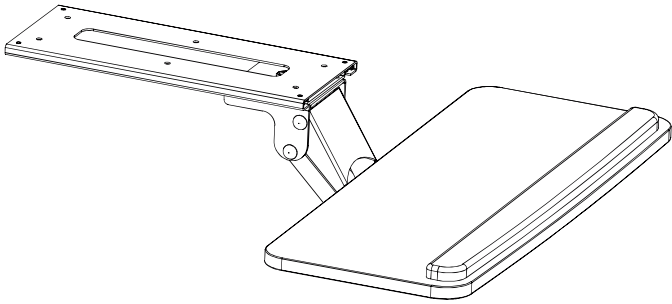

Under Desk Keyboard Tray

Instruction Manual

SKU: MOUNT-KB03C/D/N

Scan the QR code with your mobile device or follow the link for helpful videos and specifications related to this product.

<https://vivo-us.com/products/mount-kb03b>