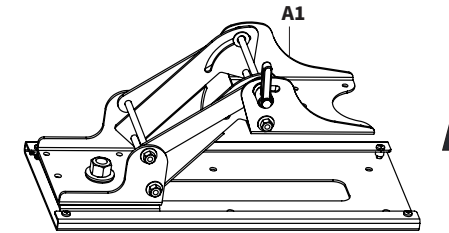

S-F (x4)
M5x16mm Screw

TOOLS NEEDED

Phillips
Screwdriver

ASSEMBLY STEPS

STEP 1

Place Mount **(A)** upside down and loosen the lever on the side.

Raise and slide Arm **(A1)** out from Track **(A2)**.

STEP 2

Keyboard tray can be mounted to your desktop in three different applications, depending on your setup or needs. Follow the instructions below that best fit your application and use a pencil to mark the holes. Remove Template and proceed to STEP 3.