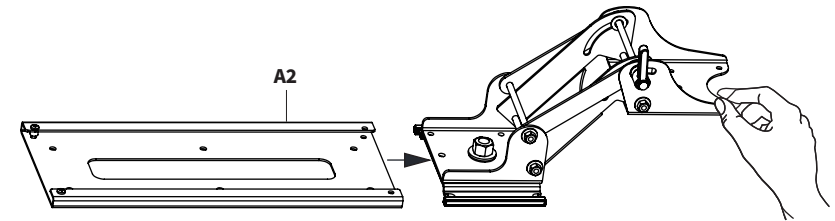

S-F (x4)
M5x16mm Screw

TOOLS NEEDED

Phillips
Screwdriver

ASSEMBLY STEPS

STEP 1

Place Mount **(A)** upside down and loosen the lever on the side.

Raise and slide Arm **(A1)** out from Track **(A2)**.

STEP 2

Keyboard tray can be mounted to your desktop in three different applications, depending on your setup or needs. Follow the instructions below that best fit your application and use a pencil to mark the holes. Remove Template and proceed to STEP 3.

1. STANDARD INSTALLATION

Use this method to place the keyboard track closest to the front edge of the desk, with the tray stick out 3.54" (90mm) from the front of your desk edge. This is the most commonly used installation and is ideal for desks that may not have full clearance on the underside of the desk. Place Template (D) on the underside of desk so that the triangle is in the back and the desk edge is aligned with the line on the front of the Template.