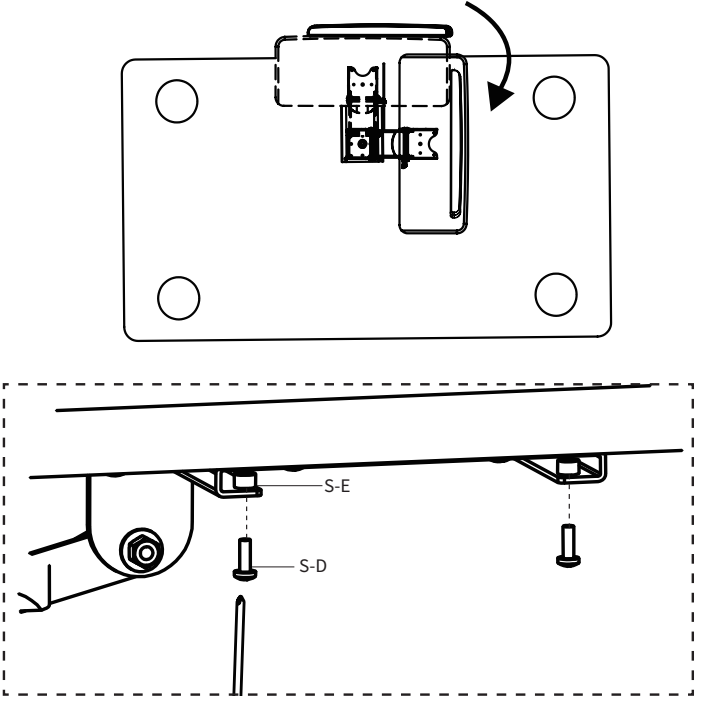

STEP 3

Install the Tray (C) to the Mount Arm (A) using M5x12mm Screws (S-C) and a Phillips screwdriver.

Slide Arm (A1) into Track (A2).

STEP 4

Swivel Mount (A) sideways, then install M4x12mm Screws (S-D) and Bumpers (S-E) into the front corners of the Track using a Phillips screwdriver.