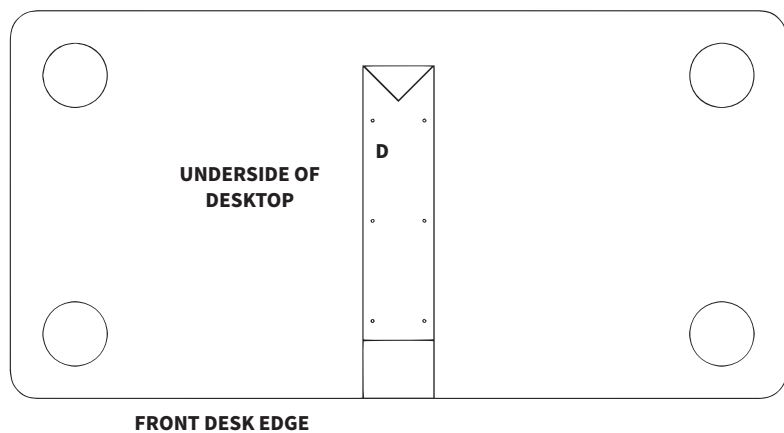

2. FULL RECESSED

Use this orientation to allow the keyboard tray to slide completely underneath the desktop. Ensure adequate space for the keyboard track before proceeding. Place Template (D) so that the edge of the Template is aligned with the desktop edge and the triangle is in the back.