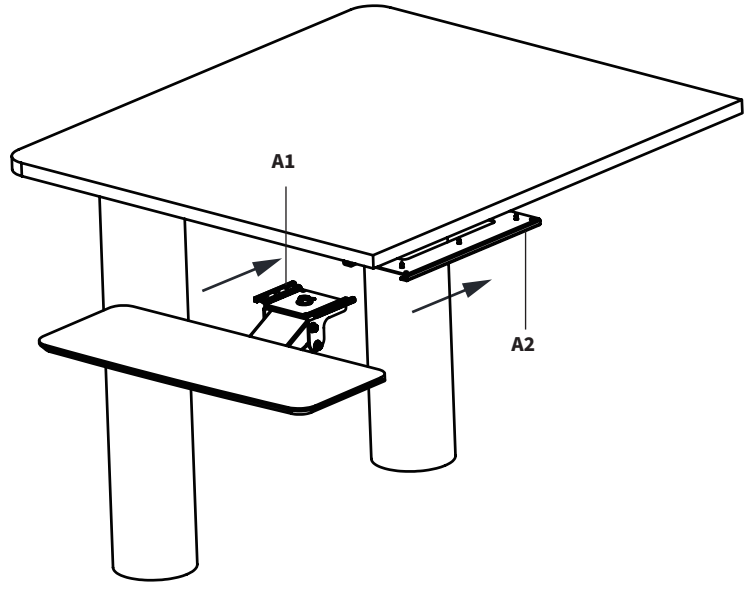

1. STANDARD INSTALLATION

Use this method to place the keyboard track closest to the front edge of the desk, with the tray stick out 3.54" (90mm) from the front of your desk edge. This is the most commonly used installation and is ideal for desks that may not have full clearance on the underside of the desk. Place Template (D) on the underside of desk so that the triangle is in the back and the desk edge is aligned with the line on the front of the Template.

STEP 2 - Continued

3. L SHAPED DESKS

Designed for use with L shaped or corner desks.

STEP 3

Drill 3/8" (10mm) deep pilot holes using a 1/8" (or 3mm) drill bit. Mount Track (A2) to the desktop using M5x15mm Screws (S-A) and Washers (S-B) with a Phillips screwdriver.

STEP 3

Install the Tray (C) to the Mount Arm (A) using M5x12mm Screws (S-C) and a Phillips screwdriver.

Slide Arm (A1) into Track (A2).

STEP 4

Swivel Mount (A) sideways, then install M4x12mm Screws (S-D) and Bumpers (S-E) into the front corners of the Track using a Phillips screwdriver.