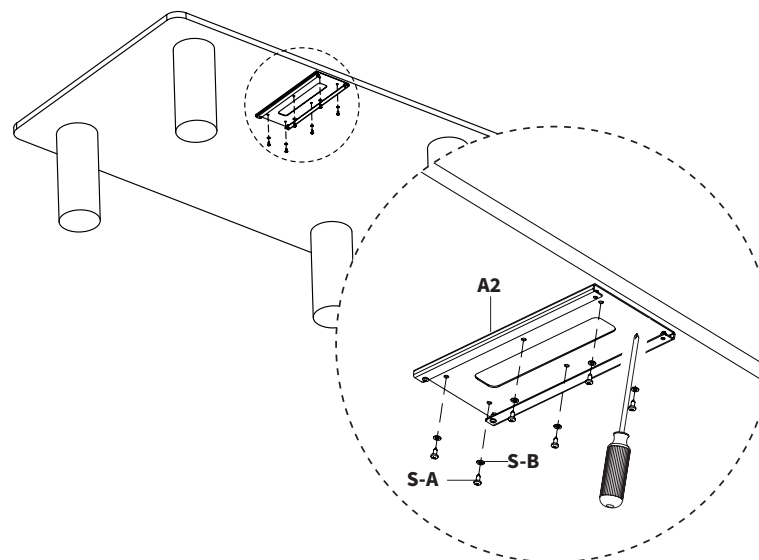

STEP 2 - Continued

3. L SHAPED DESKS

Designed for use with L shaped or corner desks.

STEP 3

Drill 3/8" (10mm) deep pilot holes using a 1/8" (or 3mm) drill bit. Mount Track (A2) to the desktop using M5x15mm Screws (S-A) and Washers (S-B) with a Phillips screwdriver.

STEP 3

Install the Tray (C) to the Mount Arm (A) using M5x12mm Screws (S-C) and a Phillips screwdriver.

Slide Arm (A1) into Track (A2).

STEP 4

Swivel Mount (A) sideways, then install M4x12mm Screws (S-D) and Bumpers (S-E) into the front corners of the Track using a Phillips screwdriver.