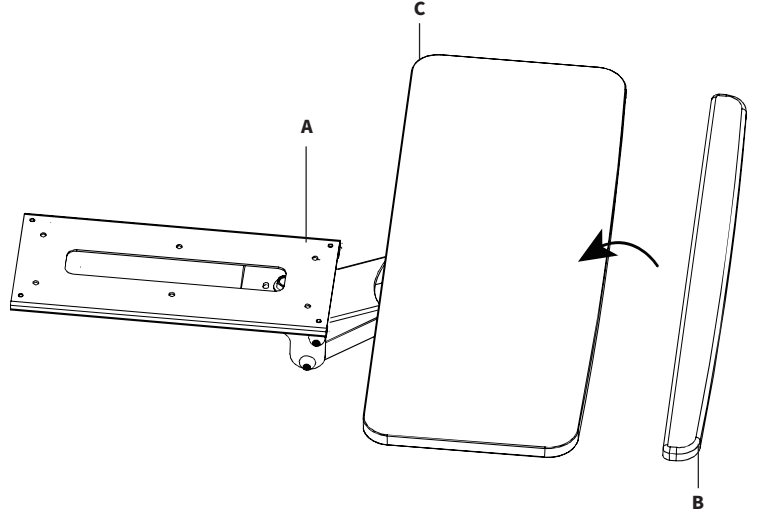

Swivel the Arm (A) forward, remove paper backing from the Wrist Pad (B), then place Wrist Pad (B) on top of Tray (C) near the front edge.