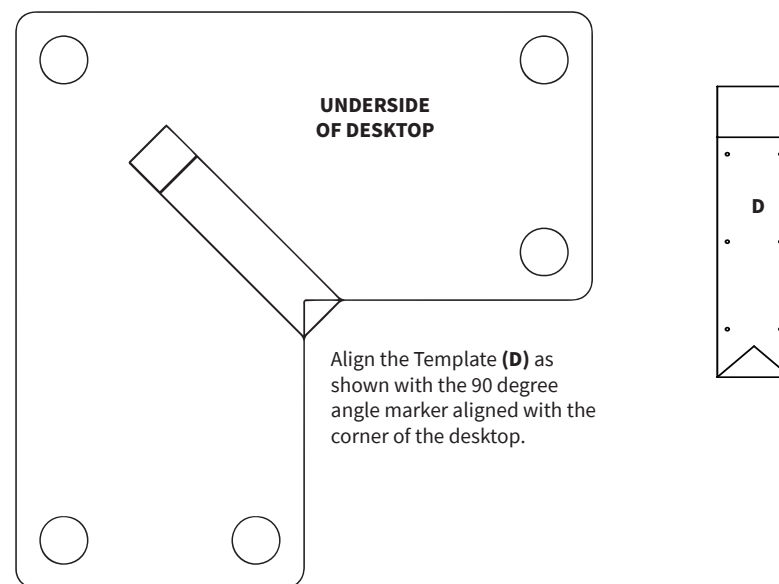

STEP 2 - Continued

3. L SHAPED DESKS

Designed for use with L shaped or corner desks.