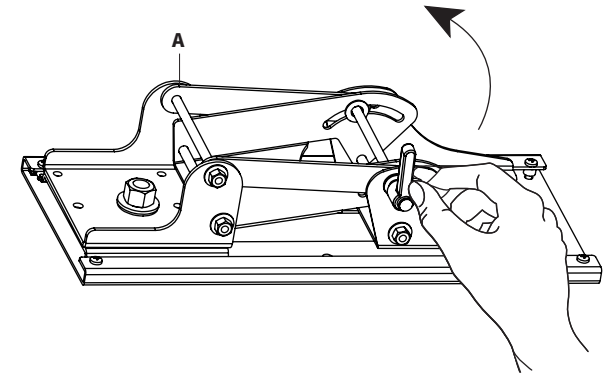

S-F (x4)
M5x16mm Screw

TOOLS NEEDED

Phillips
Screwdriver

ASSEMBLY STEPS

STEP 1

Place Mount **(A)** upside down and loosen the lever on the side.

Raise and slide Arm **(A1)** out from Track **(A2)**.

STEP 2

1. STANDARD INSTALLATION

Use this method to place the keyboard track closest to the front edge of the desk, with the tray stick out 3.54" (90mm) from the front of your desk edge. This is the most commonly used installation and is ideal for desks that may not have full clearance on the underside of the desk. Place Template (D) on the underside of desk so that the triangle is in the back and the desk edge is aligned with the line on the front of the Template.