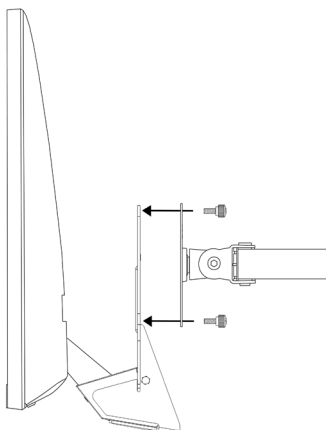

STEP 3

Mount the monitor with adapter to your VESA mount using the M4x12 thumbscrews **(E)**.