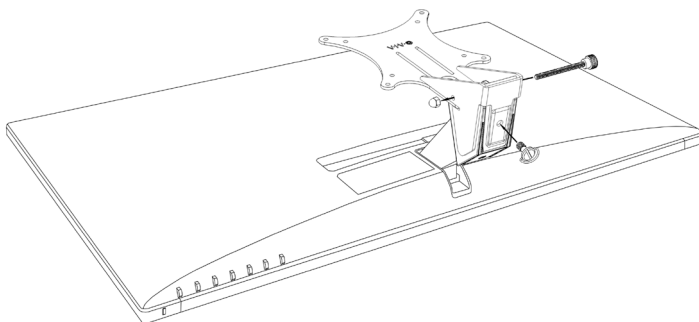

E (x4)
M4x12
Thumbscrew

TOOLS NEEDED

**Phillips
Screwdriver**

ASSEMBLY STEPS

STEP 1

Place the plastic spacer **(B)** onto the front of the monitor's post, and then place the VESA adapter **(A)** onto the back of the post and over the plastic spacer, making sure the holes on the sides of the adapter align with the holes in the spacer.

STEP 2

Insert the M4x45 thumbscrew **(C)** through the sides of the adapter and spacer and secure with the M4 cap nut **(D)**. Use the screw from the monitor's original base to secure the adapter to the post.