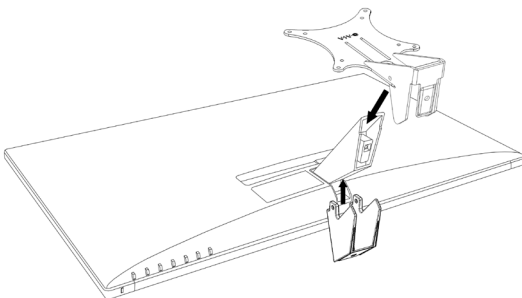

 **WARNING: CHOKING HAZARD**

SMALL PARTS - NOT FOR CHILDREN UNDER 3 YEARS. ADULT SUPERVISION IS REQUIRED.

PACKAGE CONTENTS

A (x1)
VESA Adapter

B (x1)
Plastic Spacer

C (x1)
M4x45
Thumbscrew

D (x1)
M4 Cap Nut

E (x4)
M4x12
Thumbscrew

TOOLS NEEDED

**Phillips
Screwdriver**

ASSEMBLY STEPS

STEP 1

Place the plastic spacer **(B)** onto the front of the monitor's post, and then place the VESA adapter **(A)** onto the back of the post and over the plastic spacer, making sure the holes on the sides of the adapter align with the holes in the spacer.

STEP 2

Insert the M4x45 thumbscrew **(C)** through the sides of the adapter and spacer and secure with the M4 cap nut **(D)**. Use the screw from the monitor's original base to secure the adapter to the post.