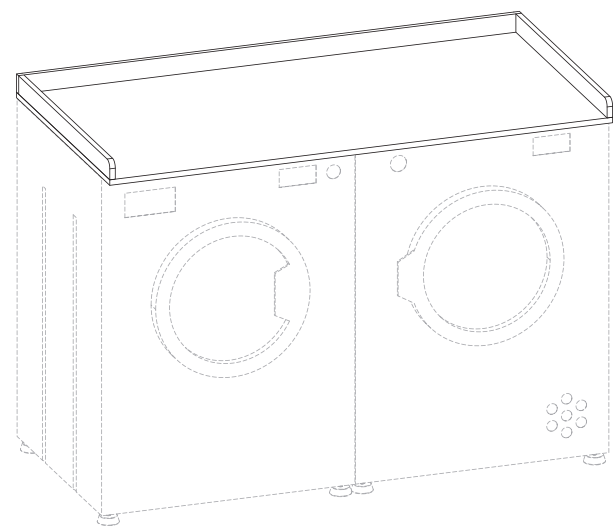

STEP 5

Place the assembled countertop on your frontload washer and dryer set.