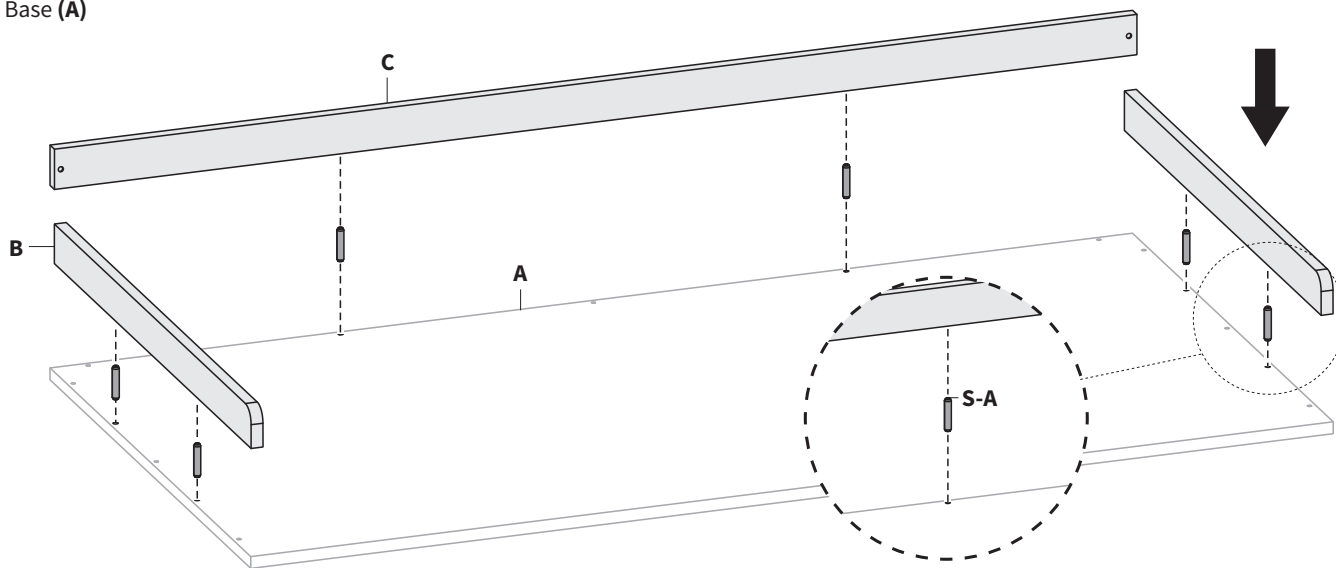

S-B (x6)
ST5x50mm Screw

T-A (x1)
4mm Allen Wrench

ASSEMBLY STEPS

STEP 1

Attach Back and Side Walls (**C,B**) to Base (**A**) using Wooden Dowel Pins (**S-A**).

STEP 2

Secure Walls using ST5x50mm Screws (**S-B**), tightening with 4mm Allen Wrench (**T-A**).

STEP 3

Flip assembly over and secure Back and Side Walls (C,B) to Base (A) using ST5x50mm Screws (S-B), tightening with 4mm Allen Wrench (T-A).

STEP 4

Remove protective film from Pads (D) and apply to the underside of Base (A).