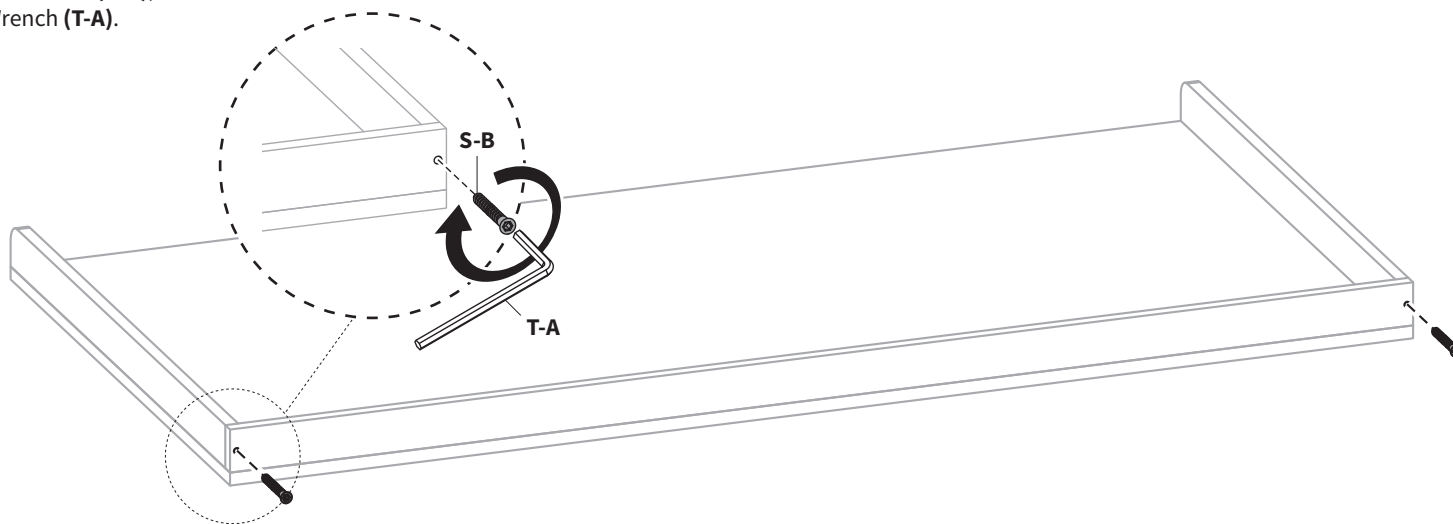

S-B (x6)
ST5x50mm Screw

T-A (x1)
4mm Allen Wrench

ASSEMBLY STEPS

STEP 1

Attach Back and Side Walls (**C,B**) to Base (**A**) using Wooden Dowel Pins (**S-A**).

STEP 2

Secure Walls using ST5x50mm Screws (**S-B**), tightening with 4mm Allen Wrench (**T-A**).

STEP 3

Flip assembly over and secure Back and Side Walls (C,B) to Base (A) using ST5x50mm Screws (S-B), tightening with 4mm Allen Wrench (T-A).

STEP 4

Remove protective film from Pads (D) and apply to the underside of Base (A).