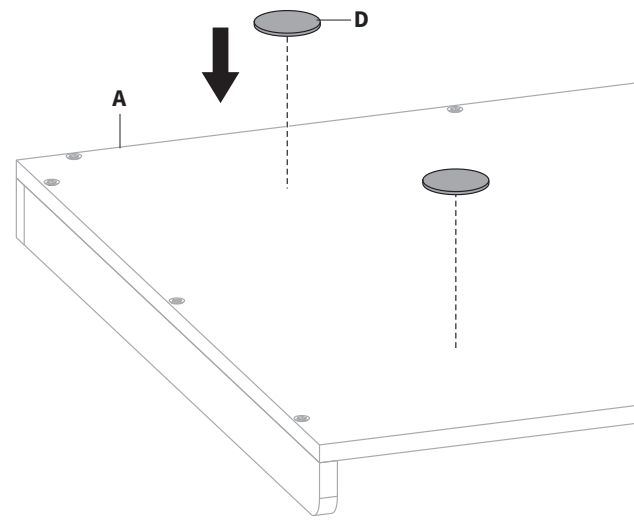

S-B (x6)
ST5x50mm Screw

T-A (x1)
4mm Allen Wrench

ASSEMBLY STEPS

STEP 1

Attach Back and Side Walls (**C,B**) to Base (**A**) using Wooden Dowel Pins (**S-A**).

STEP 2

Secure Walls using ST5x50mm Screws (**S-B**), tightening with 4mm Allen Wrench (**T-A**).

STEP 3

Flip assembly over and secure Back and Side Walls (C,B) to Base (A) using ST5x50mm Screws (S-B), tightening with 4mm Allen Wrench (T-A).

STEP 4

Remove protective film from Pads (D) and apply to the underside of Base (A).