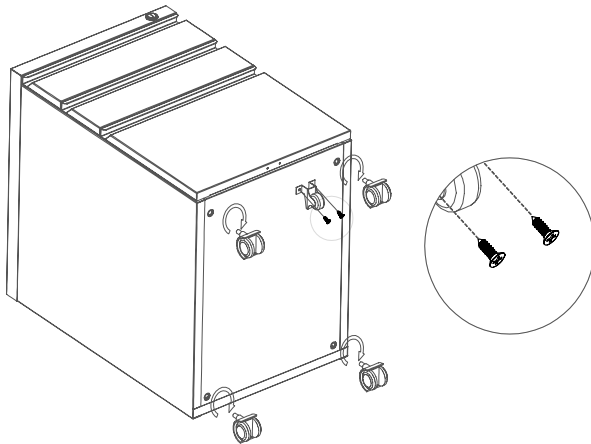

File Cabinet

PACKAGE CONTENTS

A (x2)
M5x12

B (x4)
Caster

C (x1)
Support Wheel

TOOLS NEEDED

Phillips
Screwdriver

Screw Casters (**B**) into bottom of Cabinet. Assemble Support Wheel (**C**) to bottom of drawer using M5x12 Screws (**A**).

Note: When locked, all three drawers will be held closed for security.

SKU: FILE-MB01W

Love your new VIVO setup and want to share?
Tag us in your photo! @vivo_us

Scan the QR code with your mobile device
or follow the link for helpful videos and
specifications related to this product.