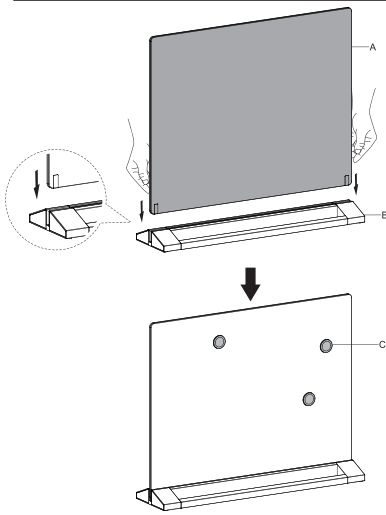

Glass Desktop Whiteboard

PACKAGE CONTENTS

A (x1)
Whiteboard

B (x1)
Base

C (x3)
Magnet

Love your new VIVO setup and want to share?

Tag us in your photo! [@vivo_us](#)

SKU: DESK-WB23G