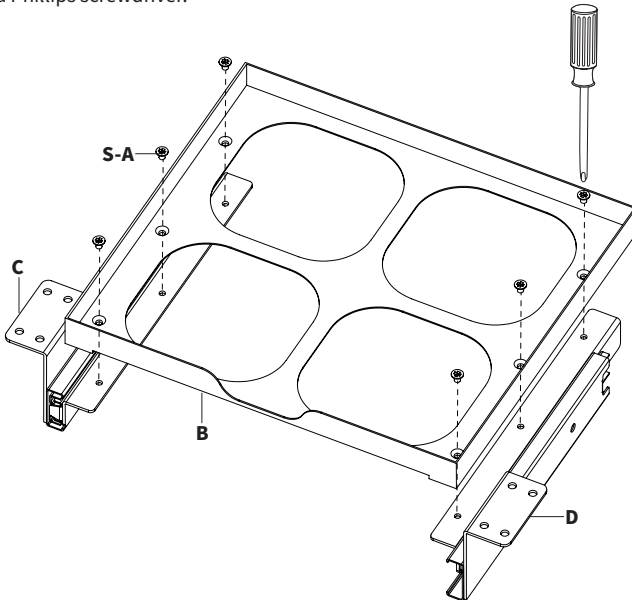

WARNING: CHOKING HAZARD

SMALL PARTS - NOT FOR CHILDREN UNDER 3 YEARS. ADULT SUPERVISION IS REQUIRED.

PACKAGE CONTENTS

A (x1)
Whiteboard

B (x1)
Tray

C (x1)
Left Mounting
Bracket

D (x1)
Right Mounting
Bracket

S-A (x6)
M4x6mm Screw

S-B (x8)
M5x14mm Screw

TOOLS NEEDED

DO NOT EXCEED WEIGHT CAPACITY.
Failure to do so may result in serious injury.

**4.4lbs
(2kg)**

ASSEMBLY STEPS

STEP 1

Secure Tray (**B**) to Left Mounting Bracket (**C**) and Right Mounting Bracket (**D**) using M4x6mm Screws (**S-A**) and a Phillips screwdriver.

STEP 2

Place Whiteboard (A) into Tray (B).

Pre-drill 3/8" (10mm) deep pilot holes using a 3/32" (3mm) drill bit. Secure assembly to underside of desk using M5x14mm Screws (S-B) and a Phillips screwdriver.