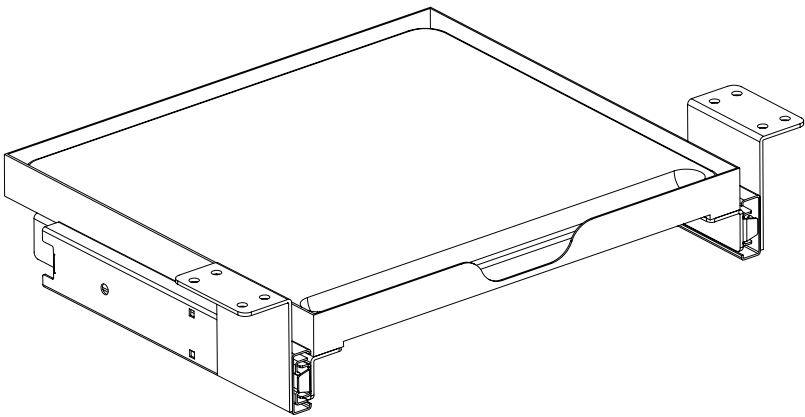

Under Desk Whiteboard Slider Tray

Instruction Manual

SKU: DESK-WB01S

Scan the QR code with your mobile device or follow the link for helpful videos and specifications related to this product.

<https://vivo-us.com/products/desk-wb01s>

WARNING: CHOKING HAZARD

SMALL PARTS - NOT FOR CHILDREN UNDER 3 YEARS. ADULT SUPERVISION IS REQUIRED.

PACKAGE CONTENTS

A (x1)
Whiteboard

B (x1)
Tray

C (x1)
Left Mounting
Bracket

D (x1)
Right Mounting
Bracket