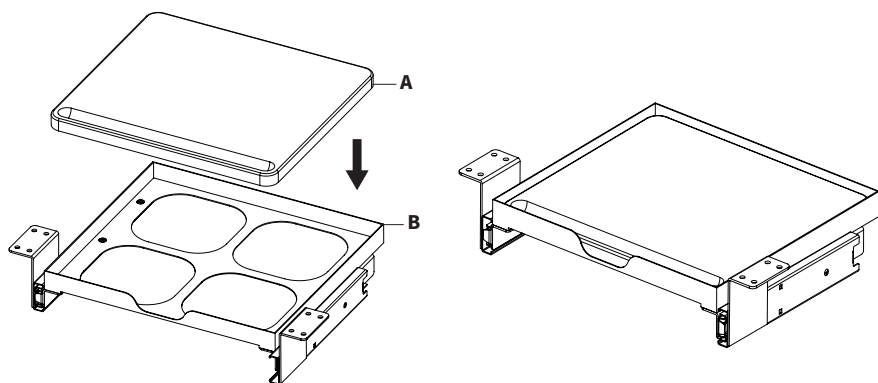

WARNING: CHOKING HAZARD

SMALL PARTS - NOT FOR CHILDREN UNDER 3 YEARS. ADULT SUPERVISION IS REQUIRED.

PACKAGE CONTENTS

A (x1)
Whiteboard

B (x1)
Tray

C (x1)
Left Mounting
Bracket

D (x1)
Right Mounting
Bracket

S-A (x6)
M4x6mm Screw

S-B (x8)
M5x14mm Screw

TOOLS NEEDED

DO NOT EXCEED WEIGHT CAPACITY.
Failure to do so may result in serious injury.

**4.4lbs
(2kg)**

ASSEMBLY STEPS

STEP 1

Secure Tray (**B**) to Left Mounting Bracket (**C**) and Right Mounting Bracket (**D**) using M4x6mm Screws (**S-A**) and a Phillips screwdriver.

STEP 2

Place Whiteboard (A) into Tray (B).

Pre-drill 3/8" (10mm) deep pilot holes using a 3/32" (3mm) drill bit. Secure assembly to underside of desk using M5x14mm Screws (S-B) and a Phillips screwdriver.