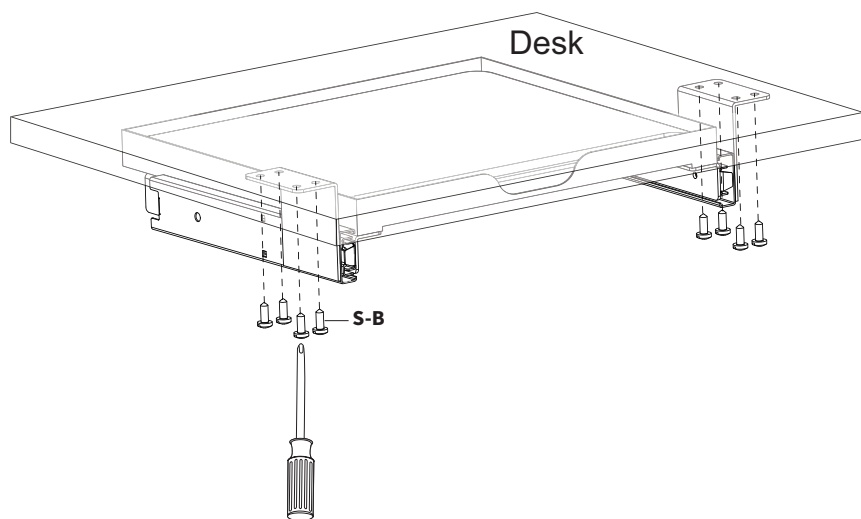

S-A (x6)
M4x6mm Screw

S-B (x8)
M5x14mm Screw

TOOLS NEEDED

DO NOT EXCEED WEIGHT CAPACITY.
Failure to do so may result in serious injury.

**4.4lbs
(2kg)**

ASSEMBLY STEPS

STEP 1

Secure Tray (**B**) to Left Mounting Bracket (**C**) and Right Mounting Bracket (**D**) using M4x6mm Screws (**S-A**) and a Phillips screwdriver.

STEP 2

Place Whiteboard (A) into Tray (B).

Pre-drill 3/8" (10mm) deep pilot holes using a 3/32" (3mm) drill bit. Secure assembly to underside of desk using M5x14mm Screws (S-B) and a Phillips screwdriver.