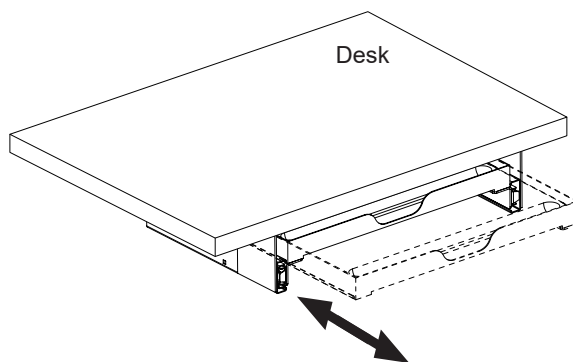

WARNING: CHOKING HAZARD

SMALL PARTS - NOT FOR CHILDREN UNDER 3 YEARS. ADULT SUPERVISION IS REQUIRED.

PACKAGE CONTENTS

A (x1)
Whiteboard

B (x1)
Tray

C (x1)
Left Mounting
Bracket

D (x1)
Right Mounting
Bracket

S-A (x6)
M4x6mm Screw

S-B (x8)
M5x14mm Screw

TOOLS NEEDED

DO NOT EXCEED WEIGHT CAPACITY.
Failure to do so may result in serious injury.

**4.4lbs
(2kg)**

ASSEMBLY STEPS

STEP 1

Secure Tray (**B**) to Left Mounting Bracket (**C**) and Right Mounting Bracket (**D**) using M4x6mm Screws (**S-A**) and a Phillips screwdriver.

STEP 2

Place Whiteboard (A) into Tray (B).

Pre-drill 3/8" (10mm) deep pilot holes using a 3/32" (3mm) drill bit. Secure assembly to underside of desk using M5x14mm Screws (S-B) and a Phillips screwdriver.