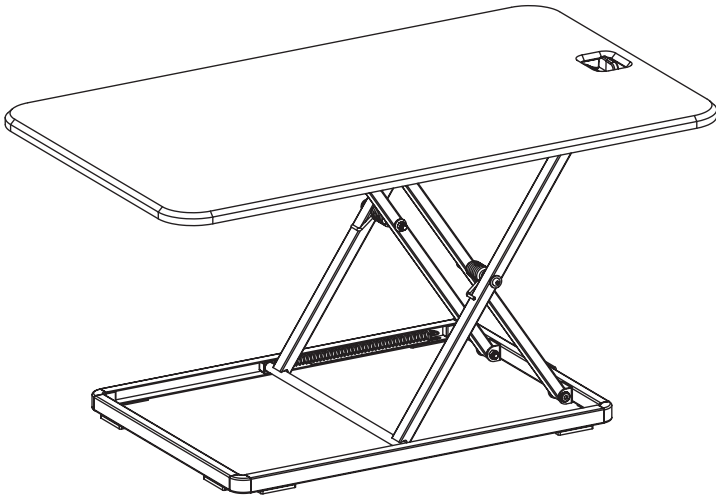

Single Top Desk Riser

Instruction Manual

SKU: DESK-V032J

Scan the QR code with your mobile device or follow the link for helpful videos and specifications related to this product.

<https://vivo-us.com/products/desk-v032j>