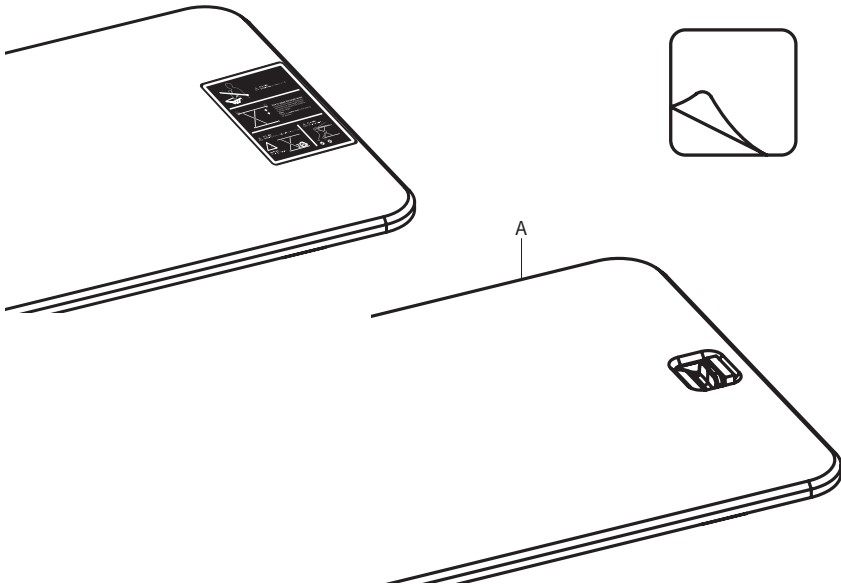

WARNING!

If you do not understand these directions, or if you have any doubts about the safety of the installation, please call a qualified technician. Check carefully to make sure there are no missing or defective parts. Improper installation may cause damage or serious injury. Do not use this product for any purpose that is not explicitly specified in this manual. Do not exceed weight capacity. We cannot be liable for damage or injury caused by improper mounting, incorrect assembly or inappropriate use.

WARNING: CHOKING HAZARD

SMALL PARTS - NOT FOR CHILDREN UNDER 3 YEARS. ADULT SUPERVISION IS REQUIRED.

PACKAGE CONTENTS

DO NOT EXCEED WEIGHT CAPACITY.

Failure to do so may result in serious injury.

ASSEMBLY STEPS

STEP 1

Place Desk Riser **(A)** on flat surface, facing up. Peel off the label to reveal the handle.