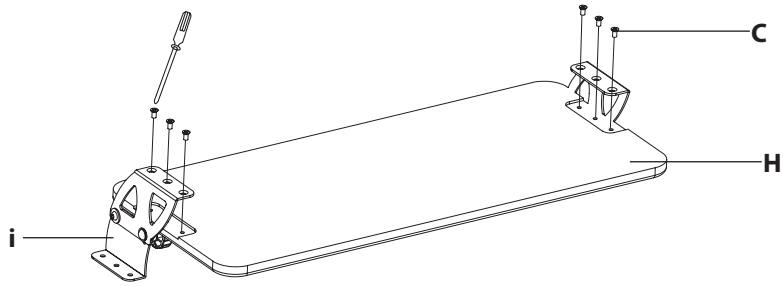

STEP 4

Mount the keyboard brackets (**I**) to the keyboard tray (**H**) using M5x10 screws (**C**) with a Phillips screwdriver.