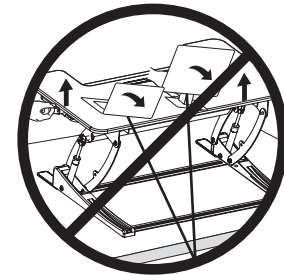

#### STEP 7

Attach cable clip (**E**) where desired to underside of desk.

STEP 8

Manage cables using the cable ties (F).

 CAUTION!

Keep monitor and laptop base fully on the desktop.

Follow the cable routing instructions to avoid the potential to pinch cables.

Leave enough slack in cable to allow for full range of vertical motion (15" / 38 cm).

Raise desktop slowly to keep items stable.

Failure to follow these instructions may result in property damage and/or personal injury.