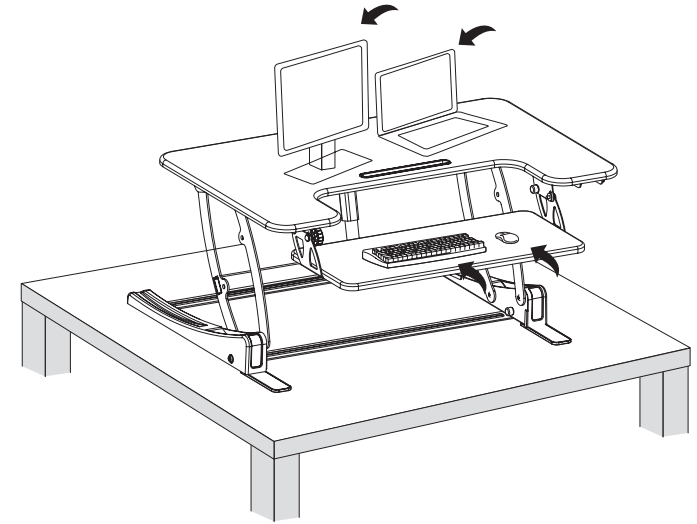

STEP 6

Place monitor, laptop, and other items on desktop.