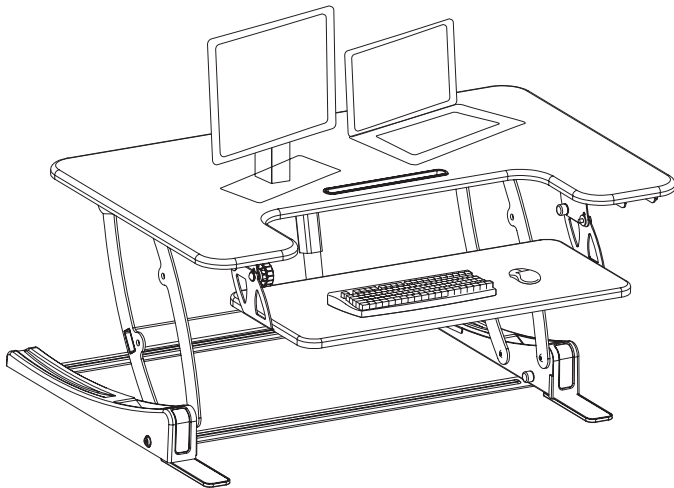

42" x 22" Sit-Stand Desktop Workstation

Instruction Manual

SKU: DESK-V000VLE

Scan the QR code with your mobile device or follow the link for helpful videos and specifications related to this product.

<https://vivo-us.com/products/desk-v000vle>

help@vivo-us.com

www.vivo-us.com

1-800-371-5654