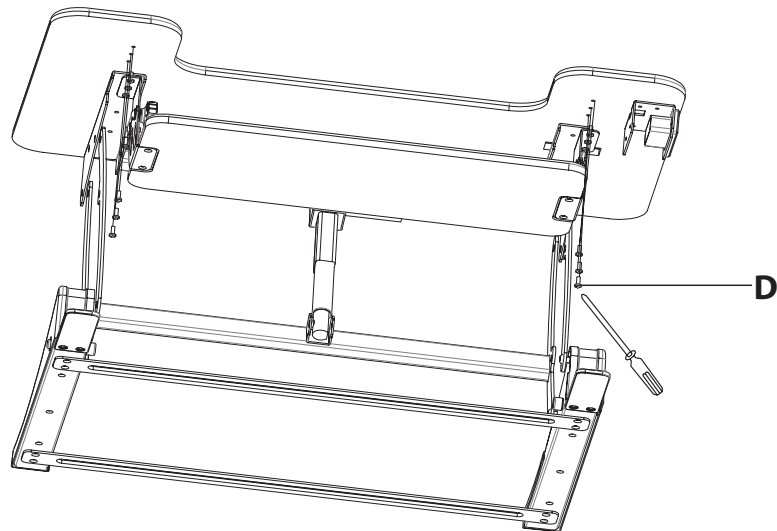

STEP 5

Mount assembled keyboard tray to desk using M5x12 screws (**D**) with a Phillips screwdriver.