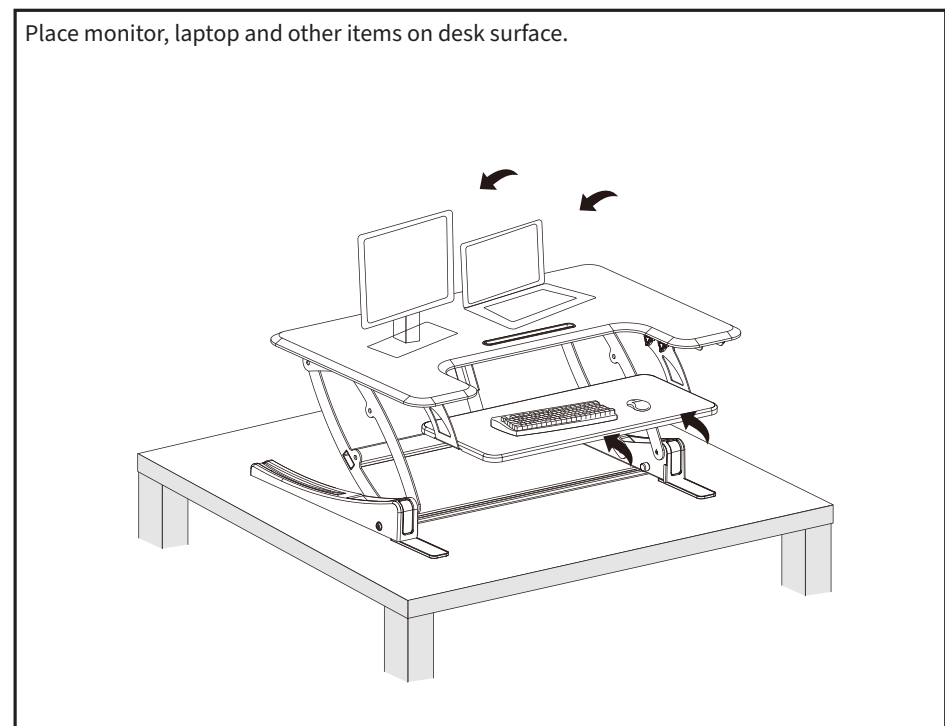

ASSEMBLY STEPS

STEP 1

Carefully remove Desktop (A) from the packaging.

STEP 2

Flip Desktop (A) upside down, then attach Extended Feet (B) to the frame using M5x10mm Screws (S-A).

STEP 3

STEP 5

STEP 4

STEP 6

STEP 7

STEP 8

CAUTION!

Keep monitor and laptop base fully on the desktop.

Follow the cable routing instructions to avoid the potential to pinch cables.

Leave enough slack in cable to allow for full range of vertical motion (15" / 38 cm).