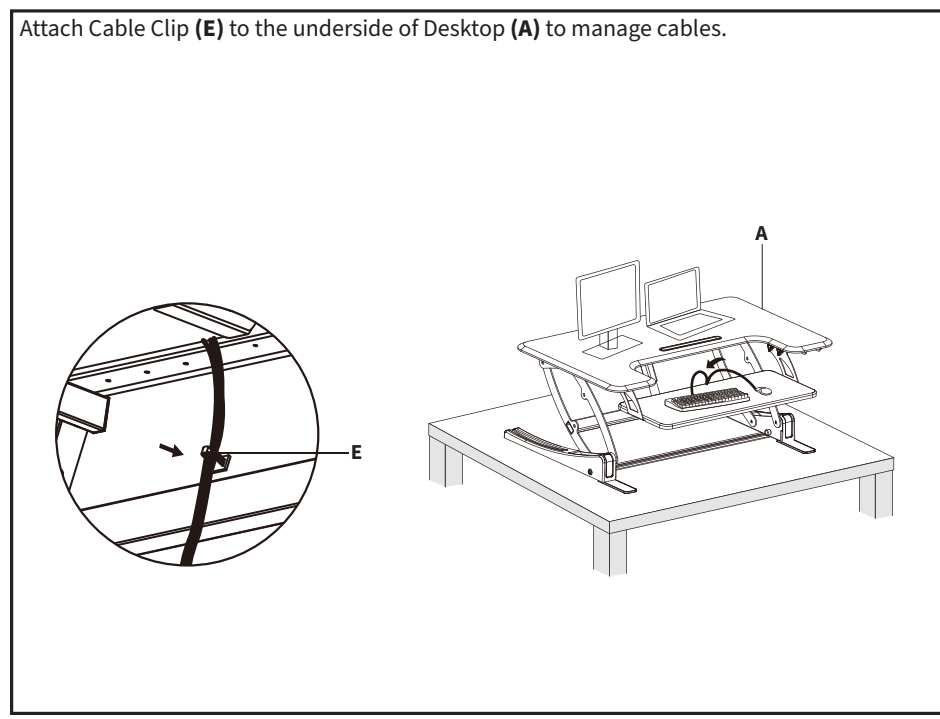

ASSEMBLY STEPS

STEP 1

Carefully remove Desktop (A) from the packaging.

STEP 2

Flip Desktop (A) upside down, then attach Extended Feet (B) to the frame using M5x10mm Screws (S-A).

STEP 3

STEP 5

STEP 4

STEP 6

STEP 7

STEP 8

CAUTION!

Keep monitor and laptop base fully on the desktop.

Follow the cable routing instructions to avoid the potential to pinch cables.

Leave enough slack in cable to allow for full range of vertical motion (15" / 38 cm).