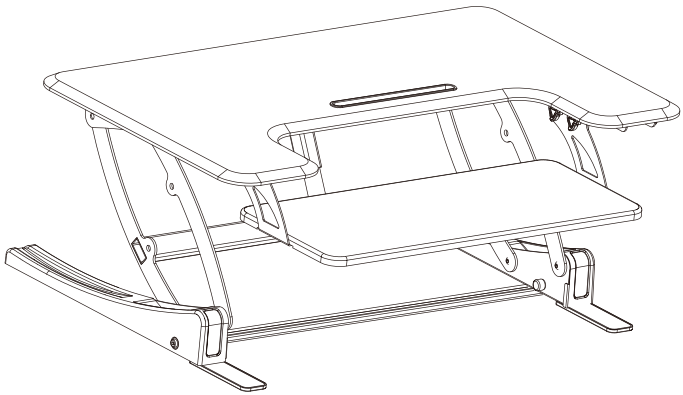

Electric Desk Riser

Instruction Manual

SKU: DESK-V000VLE/N/W

Scan the QR code with your mobile device or follow the link for helpful videos and specifications related to this product.
<https://vivo-us.com/products/desk-v000vle>