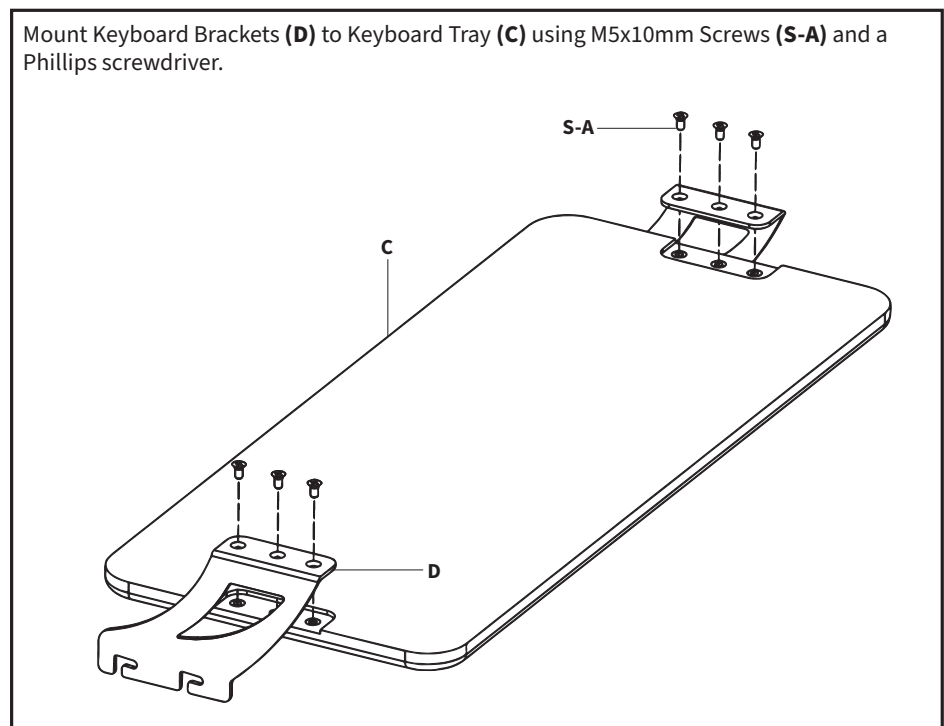

ASSEMBLY STEPS

STEP 1

Carefully remove Desktop (A) from the packaging.

STEP 2

Flip Desktop (A) upside down, then attach Extended Feet (B) to the frame using M5x10mm Screws (S-A).

STEP 3

STEP 5

STEP 4

STEP 6

STEP 7

STEP 8

CAUTION!

Keep monitor and laptop base fully on the desktop.

Follow the cable routing instructions to avoid the potential to pinch cables.

Leave enough slack in cable to allow for full range of vertical motion (15" / 38 cm).