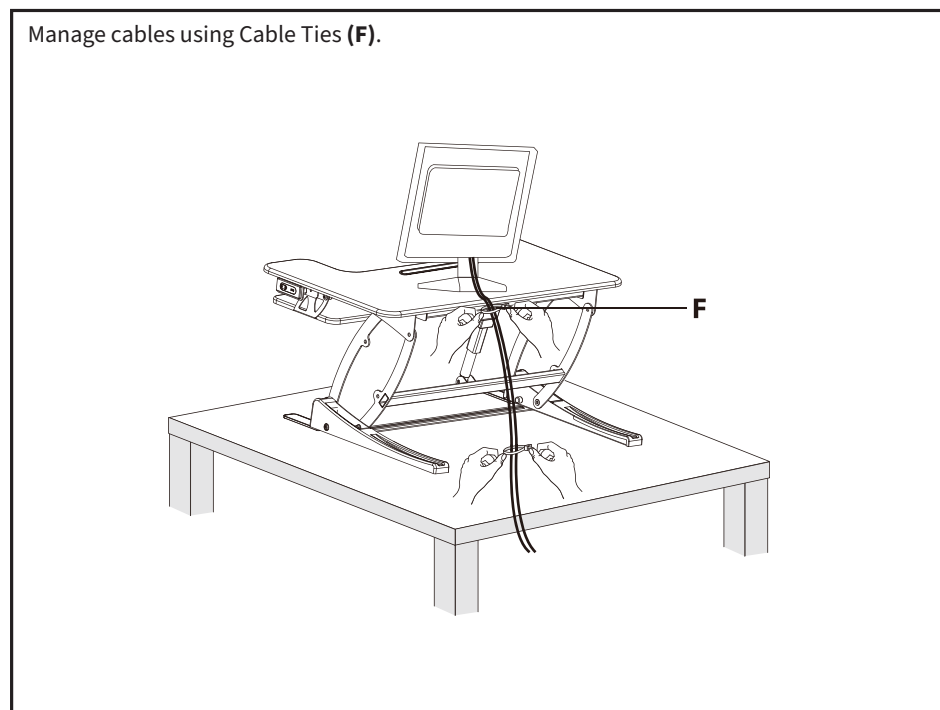

ASSEMBLY STEPS

STEP 1

Carefully remove Desktop (A) from the packaging.

STEP 2

Flip Desktop (A) upside down, then attach Extended Feet (B) to the frame using M5x10mm Screws (S-A).

STEP 3

STEP 5

STEP 4

STEP 6

STEP 7

STEP 8

CAUTION!

Keep monitor and laptop base fully on the desktop.

Follow the cable routing instructions to avoid the potential to pinch cables.

Leave enough slack in cable to allow for full range of vertical motion (15" / 38 cm).