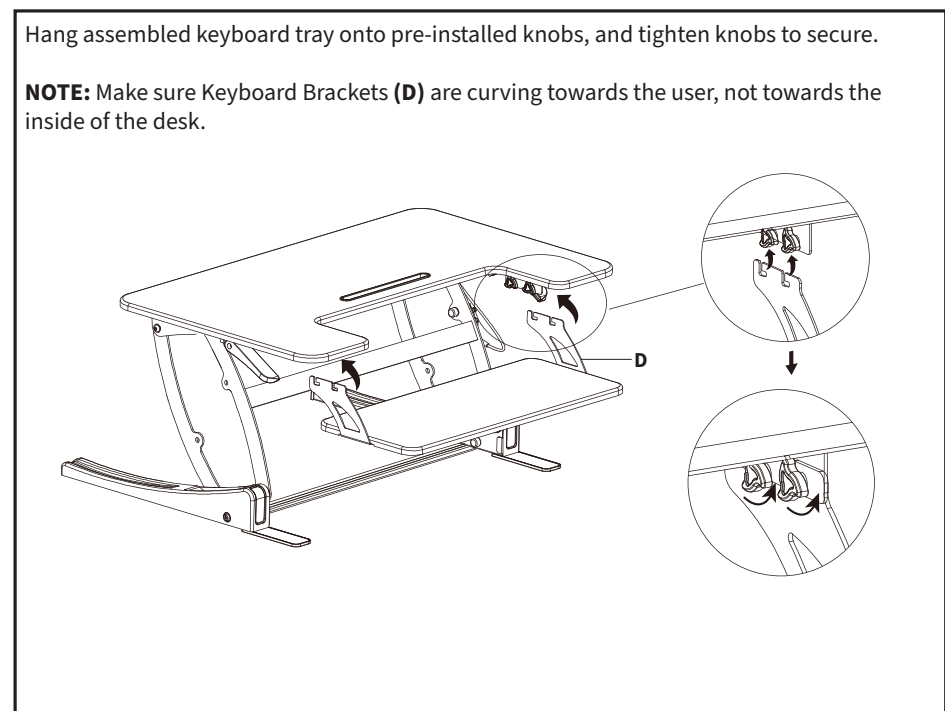

ASSEMBLY STEPS

STEP 1

Carefully remove Desktop (A) from the packaging.

STEP 2

Flip Desktop (A) upside down, then attach Extended Feet (B) to the frame using M5x10mm Screws (S-A).

STEP 3

STEP 5

STEP 4

STEP 6

STEP 7

STEP 8

CAUTION!

Keep monitor and laptop base fully on the desktop.

Follow the cable routing instructions to avoid the potential to pinch cables.

Leave enough slack in cable to allow for full range of vertical motion (15" / 38 cm).