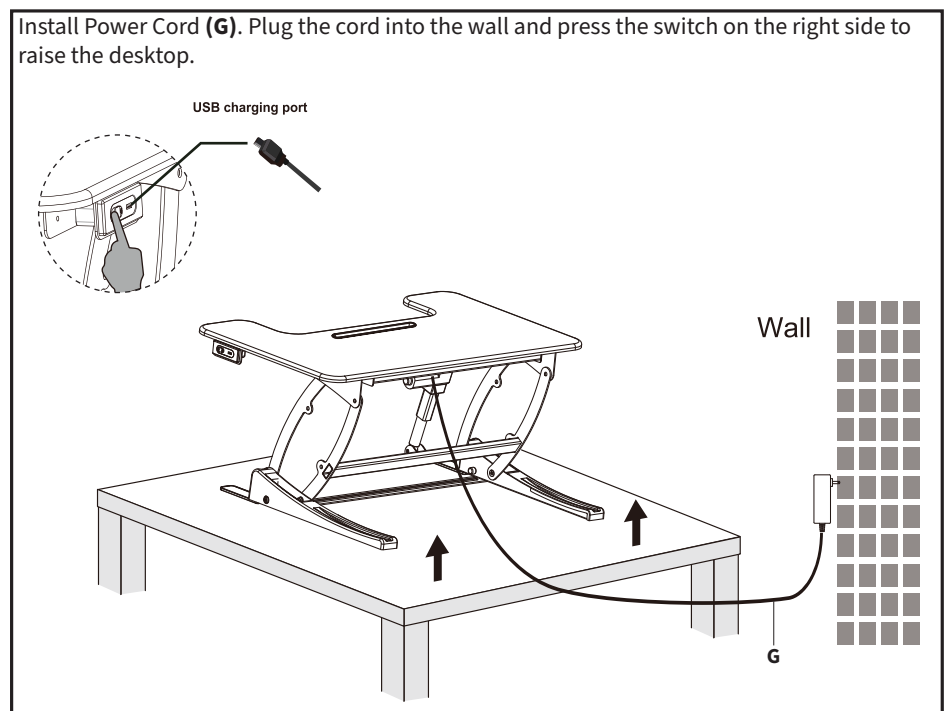

ASSEMBLY STEPS

STEP 1

Carefully remove Desktop (A) from the packaging.

STEP 2

Flip Desktop (A) upside down, then attach Extended Feet (B) to the frame using M5x10mm Screws (S-A).

STEP 3

STEP 5

STEP 4

STEP 6

STEP 7

STEP 8

CAUTION!

Keep monitor and laptop base fully on the desktop.

Follow the cable routing instructions to avoid the potential to pinch cables.

Leave enough slack in cable to allow for full range of vertical motion (15" / 38 cm).