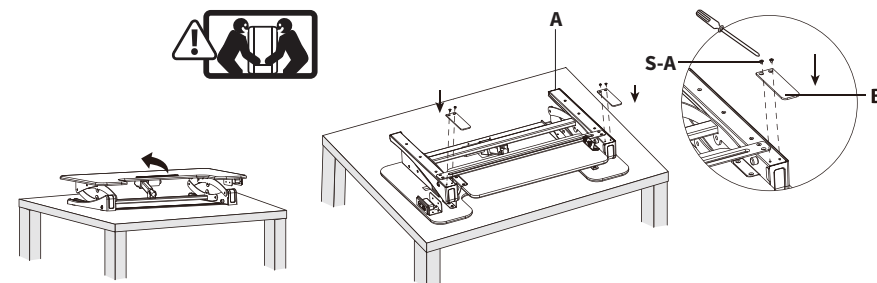

S-A (x10)
M5x10mm Screw

TOOLS NEEDED

Phillips
Screwdriver

Scissors

DO NOT EXCEED WEIGHT CAPACITY.
Failure to do so may result in serious injury.

⚠ WARNING
PINCH POINT

DO NOT place hands on or near support bars. Moving parts can crush and cut. Pinch points are created during lifting and lowering the worksurface. Failure to follow these instructions may result in serious personal injury.

ASSEMBLY STEPS

STEP 1

Carefully remove Desktop (A) from the packaging.

STEP 2

Flip Desktop (A) upside down, then attach Extended Feet (B) to the frame using M5x10mm Screws (S-A).

STEP 3

STEP 5

STEP 4

STEP 6

STEP 7

STEP 8

CAUTION!

Keep monitor and laptop base fully on the desktop.

Follow the cable routing instructions to avoid the potential to pinch cables.

Leave enough slack in cable to allow for full range of vertical motion (15" / 38 cm).