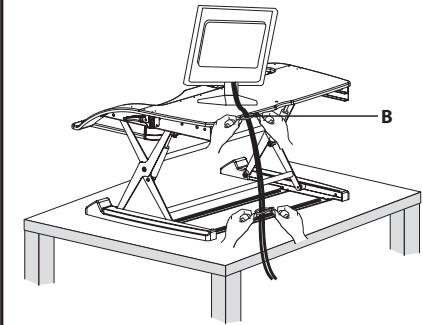

**STEP 2**

Remove the strap from desktop (A) and the packing material.

**STEP 3**

Squeeze the handle on the right side, then raise or lower desktop to desired height.

**STEP 4**

Place monitor, keyboard, and other items on the desktop surface.

**STEP 5**

Manage cables using cable ties (B).

**⚠ CAUTION!**

Keep monitor and laptop base fully on the desktop.

Follow the cable routing instructions to avoid the potential to pinch cables.

Leave enough slack in cable to allow for full range of vertical motion (15" / 38 cm).