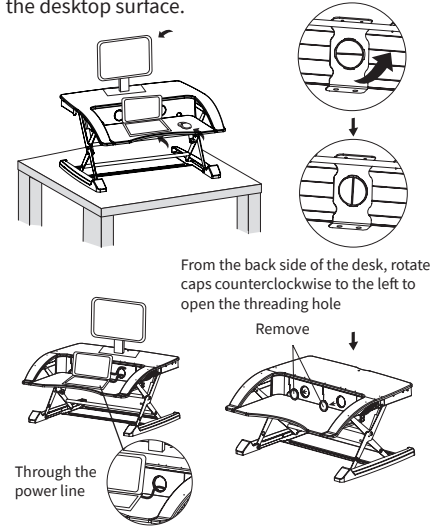

**STEP 2**

Remove the strap from desktop (A) and the packing material.

**STEP 3**

Squeeze the handle on the right side, then raise or lower desktop to desired height.

**STEP 4**

Place monitor, keyboard, and other items on the desktop surface.

**STEP 5**

Manage cables using cable ties (B).

**⚠ CAUTION!**

Keep monitor and laptop base fully on the desktop.

Follow the cable routing instructions to avoid the potential to pinch cables.

Leave enough slack in cable to allow for full range of vertical motion (15" / 38 cm).