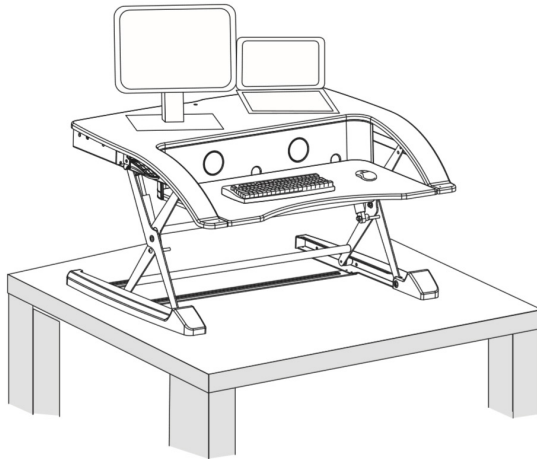

SKU: DESK-V000R

Scan the QR code with your mobile device or follow the link for helpful videos and specifications related to this product.

<https://vivo-us.com/products/desk-v000r>

help@vivo-us.com

www.vivo-us.com

1-800-371-5654