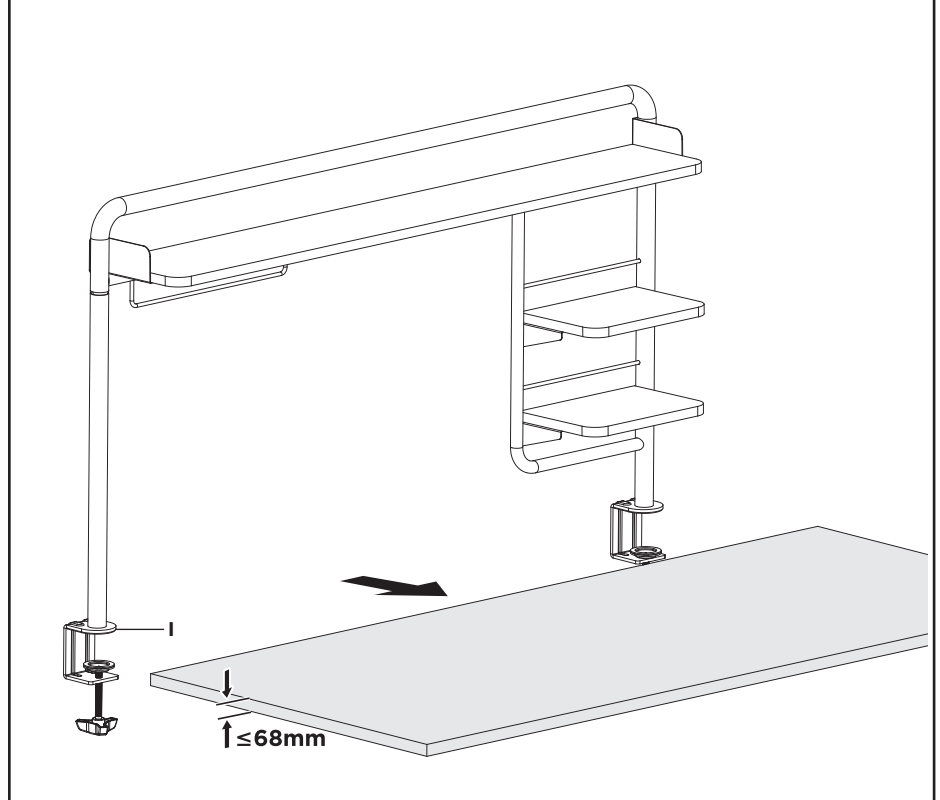

STEP 5

Attach the top shelf assembly to Top Shelf Support (A) using using M5x10mm Screws (S-C) and 3mm Allen Wrench (T-A).

STEP 6

Stabilize Top Shelf (K) using M5x30mm Screw (S-F) and Washer (S-A). Tighten using 3mm Allen Wrench (T-A).

STEP 7

Attach Left Side Shelf Brackets (G) and Right Side Shelf Brackets (H) to Side Shelves (L) using using M5x10mm Screws (S-C) and 3mm Allen Wrench (T-A).

STEP 8

Attach side shelf assemblies to Right Pole (C) using using M5x10mm Screws (S-C) and 3mm Allen Wrench (T-A).

STEP 9

Use Clamps (I) to install shelf assembly to the desktop.

STEP 10

Installed Magnet Board (D) to Top Shelf Support (A) using Magnet Board Straps (M) with M6x16mm Screws (S-E) and M6 Nuts (S-B). Tighten using 3mm Allen Wrench (T-A). Place Magnets (J) on Magnet Board (D).