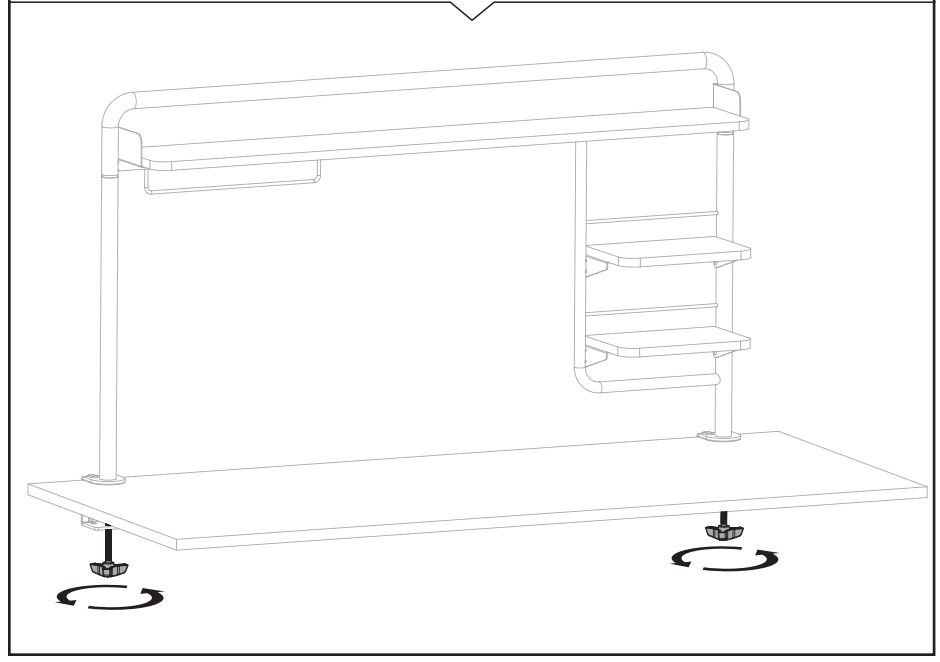

STEP 3

Attach Pole Left (B) and Pole Right (C) to Top Shelf Support (A) using using M5x10mm Screws (S-C) and 3mm Allen Wrench (T-A).

STEP 4

Attach Left Top Shelf Bracket (E) and Right Top Shelf Bracket (F) to Top Shelf (K) using using M5x10mm Screws (S-C) and 3mm Allen Wrench (T-A).

STEP 5

Attach the top shelf assembly to Top Shelf Support (A) using using M5x10mm Screws (S-C) and 3mm Allen Wrench (T-A).

STEP 6

Stabilize Top Shelf (K) using M5x30mm Screw (S-F) and Washer (S-A). Tighten using 3mm Allen Wrench (T-A).

STEP 7

Attach Left Side Shelf Brackets (G) and Right Side Shelf Brackets (H) to Side Shelves (L) using using M5x10mm Screws (S-C) and 3mm Allen Wrench (T-A).

STEP 8

Attach side shelf assemblies to Right Pole (C) using using M5x10mm Screws (S-C) and 3mm Allen Wrench (T-A).

STEP 9

Use Clamps (I) to install shelf assembly to the desktop.

STEP 10

Installed Magnet Board (D) to Top Shelf Support (A) using Magnet Board Straps (M) with M6x16mm Screws (S-E) and M6 Nuts (S-B). Tighten using 3mm Allen Wrench (T-A). Place Magnets (J) on Magnet Board (D).