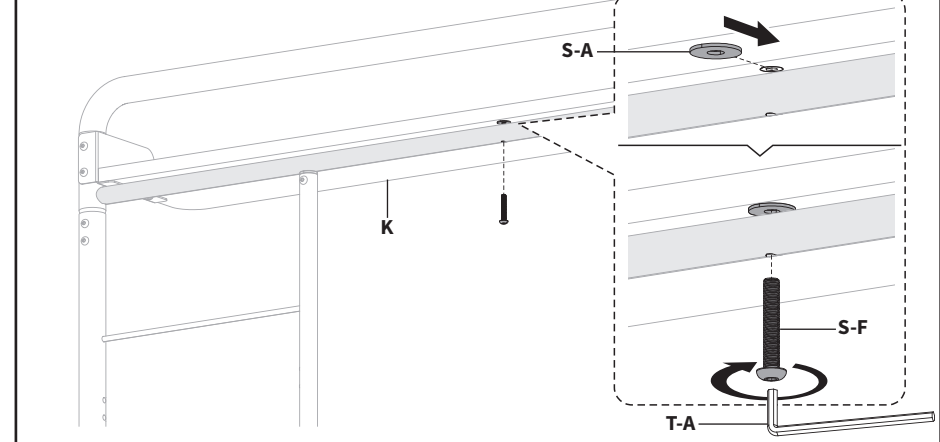

ASSEMBLY STEPS

STEP 1

Loosen the knobs on Clamps (I).

STEP 2

Attach Pole Left (B) and Pole Right (C) to Clamps (I) using M5x16mm Screw (S-D) and 3mm Allen Wrench (T-A). Install Clamp Pads (N) to the underside of Clamps (I).

STEP 3

Attach Pole Left (B) and Pole Right (C) to Top Shelf Support (A) using using M5x10mm Screws (S-C) and 3mm Allen Wrench (T-A).

STEP 4

Attach Left Top Shelf Bracket (E) and Right Top Shelf Bracket (F) to Top Shelf (K) using using M5x10mm Screws (S-C) and 3mm Allen Wrench (T-A).

STEP 5

Attach the top shelf assembly to Top Shelf Support (A) using using M5x10mm Screws (S-C) and 3mm Allen Wrench (T-A).

STEP 6

Stabilize Top Shelf (K) using M5x30mm Screw (S-F) and Washer (S-A). Tighten using 3mm Allen Wrench (T-A).

STEP 7

Attach Left Side Shelf Brackets (G) and Right Side Shelf Brackets (H) to Side Shelves (L) using using M5x10mm Screws (S-C) and 3mm Allen Wrench (T-A).

STEP 8

Attach side shelf assemblies to Right Pole (C) using using M5x10mm Screws (S-C) and 3mm Allen Wrench (T-A).