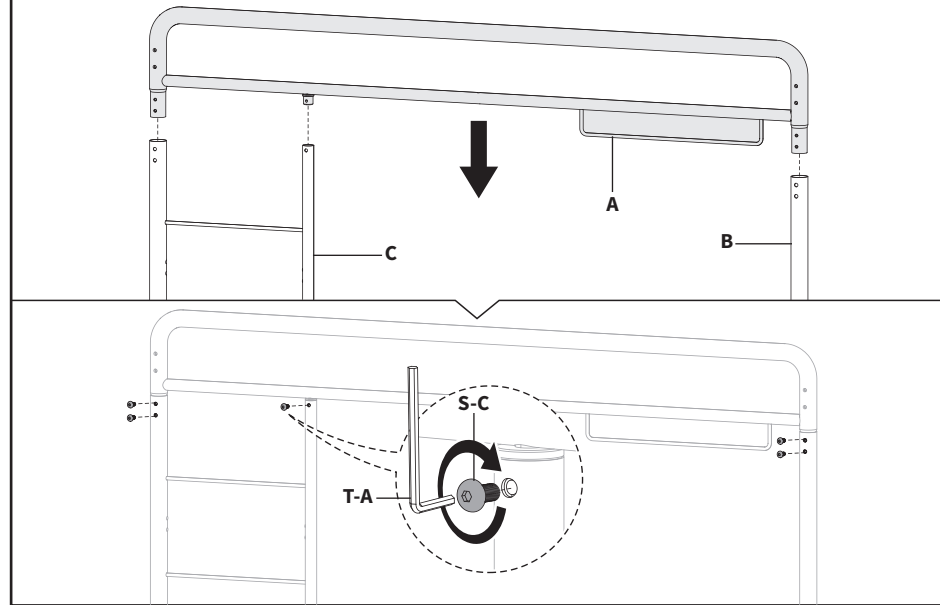

ASSEMBLY STEPS

STEP 1

Loosen the knobs on Clamps (I).

STEP 2

Attach Pole Left (B) and Pole Right (C) to Clamps (I) using M5x16mm Screw (S-D) and 3mm Allen Wrench (T-A). Install Clamp Pads (N) to the underside of Clamps (I).

STEP 3

Attach Pole Left (B) and Pole Right (C) to Top Shelf Support (A) using using M5x10mm Screws (S-C) and 3mm Allen Wrench (T-A).

STEP 4

Attach Left Top Shelf Bracket (E) and Right Top Shelf Bracket (F) to Top Shelf (K) using using M5x10mm Screws (S-C) and 3mm Allen Wrench (T-A).

STEP 5

Attach the top shelf assembly to Top Shelf Support (A) using using M5x10mm Screws (S-C) and 3mm Allen Wrench (T-A).

STEP 6

Stabilize Top Shelf (K) using M5x30mm Screw (S-F) and Washer (S-A). Tighten using 3mm Allen Wrench (T-A).