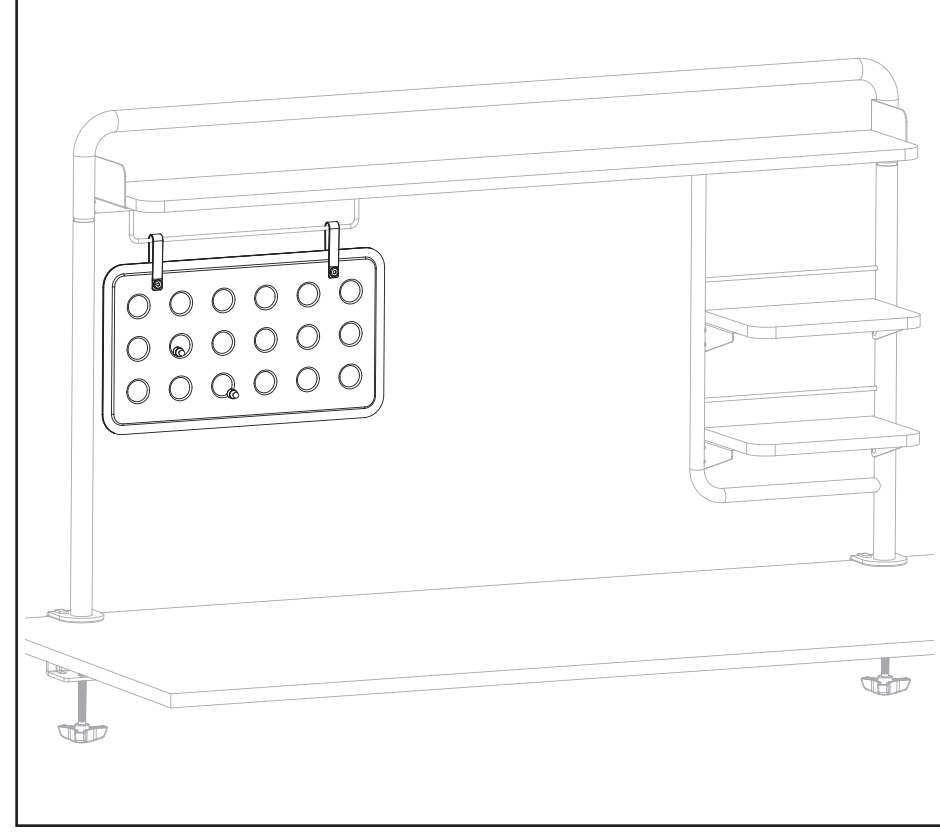

STEP 3

Attach Pole Left (B) and Pole Right (C) to Top Shelf Support (A) using using M5x10mm Screws (S-C) and 3mm Allen Wrench (T-A).

STEP 4

Attach Left Top Shelf Bracket (E) and Right Top Shelf Bracket (F) to Top Shelf (K) using using M5x10mm Screws (S-C) and 3mm Allen Wrench (T-A).

STEP 5

Attach the top shelf assembly to Top Shelf Support (A) using using M5x10mm Screws (S-C) and 3mm Allen Wrench (T-A).

STEP 6

Stabilize Top Shelf (K) using M5x30mm Screw (S-F) and Washer (S-A). Tighten using 3mm Allen Wrench (T-A).

STEP 7

Attach Left Side Shelf Brackets (G) and Right Side Shelf Brackets (H) to Side Shelves (L) using using M5x10mm Screws (S-C) and 3mm Allen Wrench (T-A).

STEP 8

Attach side shelf assemblies to Right Pole (C) using using M5x10mm Screws (S-C) and 3mm Allen Wrench (T-A).

STEP 9

Use Clamps (I) to install shelf assembly to the desktop.

STEP 10

Installed Magnet Board (D) to Top Shelf Support (A) using Magnet Board Straps (M) with M6x16mm Screws (S-E) and M6 Nuts (S-B). Tighten using 3mm Allen Wrench (T-A). Place Magnets (J) on Magnet Board (D).