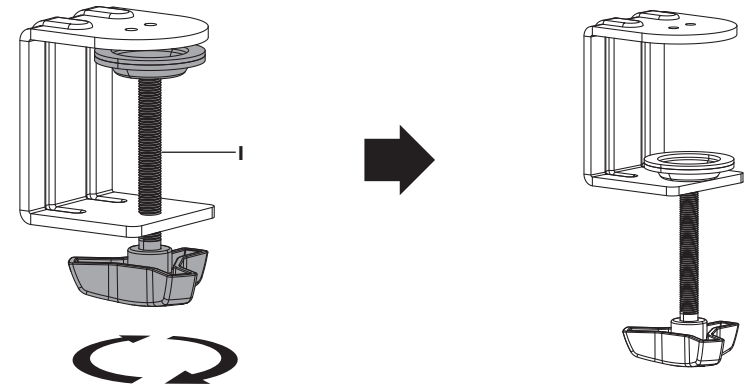

USE OF TIPOVER RESTRAINTS MAY ONLY REDUCE, BUT NOT ELIMINATE RISK OF TIPOVER.

⚠ WARNING: CHOKING HAZARD

SMALL PARTS - NOT FOR CHILDREN UNDER 3 YEARS. ADULT SUPERVISION IS REQUIRED.

PACKAGE CONTENTS

A (x1) Top Shelf Support	B (x1) Pole Left	C (x1) Pole Right	D (x1) Magnet Board	E (x1) Left Top Shelf Bracket
F (x1) Right Top Shelf Bracket	G (x2) Left Side Shelf Bracket	H (x2) Right Side Shelf Bracket	I (x2) Clamp	J (x2) Magnet
K (x1) Top Shelf	L (x2) Side Shelf	M (x2) Magnet Board Strap	N (x2) Clamp Pad	
S-A (x1) Washer	S-B (x2) M6 Nut	S-C (x29) M5x10mm Screw	S-D (x4) M5x16mm Screw	S-E (x2) M6x16mm Screw
S-F (x1) M5x30mm Screw	T-A (x1) 3mm Allen Wrench			

DO NOT EXCEED WEIGHT CAPACITY. Failure to do so may result in serious injury.

NOTE: SOME HARDWARE INCLUDED MAY NOT BE USED

6.6lbs (3kg) Panel	22lbs (10kg) Top Shelf	11lbs (5kg) Middle Shelf	11lbs (5kg) Bottom Shelf

ASSEMBLY STEPS

STEP 1

Loosen the knobs on Clamps (I).

STEP 2

Attach Pole Left (B) and Pole Right (C) to Clamps (I) using M5x16mm Screw (S-D) and 3mm Allen Wrench (T-A). Install Clamp Pads (N) to the underside of Clamps (I).

STEP 3

Attach Pole Left (B) and Pole Right (C) to Top Shelf Support (A) using using M5x10mm Screws (S-C) and 3mm Allen Wrench (T-A).

STEP 4

Attach Left Top Shelf Bracket (E) and Right Top Shelf Bracket (F) to Top Shelf (K) using using M5x10mm Screws (S-C) and 3mm Allen Wrench (T-A).