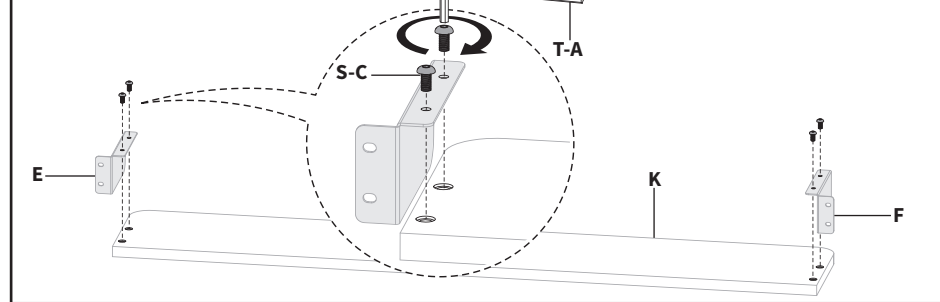

ASSEMBLY STEPS

STEP 1

Loosen the knobs on Clamps (I).

STEP 2

Attach Pole Left (B) and Pole Right (C) to Clamps (I) using M5x16mm Screw (S-D) and 3mm Allen Wrench (T-A). Install Clamp Pads (N) to the underside of Clamps (I).

STEP 3

Attach Pole Left (B) and Pole Right (C) to Top Shelf Support (A) using using M5x10mm Screws (S-C) and 3mm Allen Wrench (T-A).

STEP 4

Attach Left Top Shelf Bracket (E) and Right Top Shelf Bracket (F) to Top Shelf (K) using using M5x10mm Screws (S-C) and 3mm Allen Wrench (T-A).

STEP 5

Attach the top shelf assembly to Top Shelf Support (A) using using M5x10mm Screws (S-C) and 3mm Allen Wrench (T-A).

STEP 6

Stabilize Top Shelf (K) using M5x30mm Screw (S-F) and Washer (S-A). Tighten using 3mm Allen Wrench (T-A).