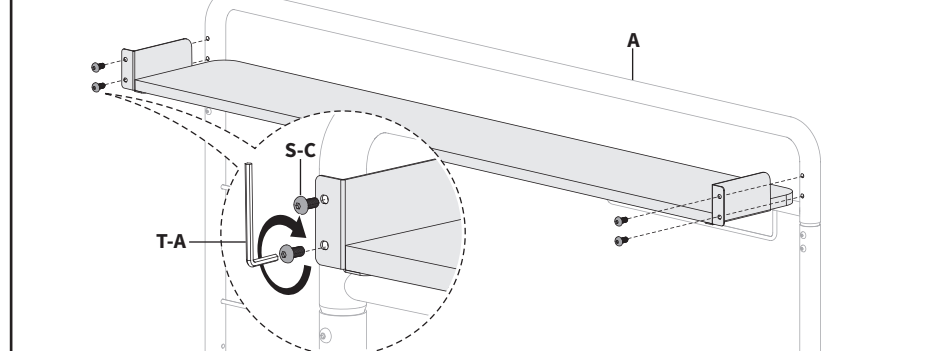

ASSEMBLY STEPS

STEP 1

Loosen the knobs on Clamps (I).

STEP 2

Attach Pole Left (B) and Pole Right (C) to Clamps (I) using M5x16mm Screw (S-D) and 3mm Allen Wrench (T-A). Install Clamp Pads (N) to the underside of Clamps (I).

STEP 3

Attach Pole Left (B) and Pole Right (C) to Top Shelf Support (A) using using M5x10mm Screws (S-C) and 3mm Allen Wrench (T-A).

STEP 4

Attach Left Top Shelf Bracket (E) and Right Top Shelf Bracket (F) to Top Shelf (K) using using M5x10mm Screws (S-C) and 3mm Allen Wrench (T-A).

STEP 5

Attach the top shelf assembly to Top Shelf Support (A) using using M5x10mm Screws (S-C) and 3mm Allen Wrench (T-A).

STEP 6

Stabilize Top Shelf (K) using M5x30mm Screw (S-F) and Washer (S-A). Tighten using 3mm Allen Wrench (T-A).

STEP 7

Attach Left Side Shelf Brackets (G) and Right Side Shelf Brackets (H) to Side Shelves (L) using using M5x10mm Screws (S-C) and 3mm Allen Wrench (T-A).

STEP 8

Attach side shelf assemblies to Right Pole (C) using using M5x10mm Screws (S-C) and 3mm Allen Wrench (T-A).