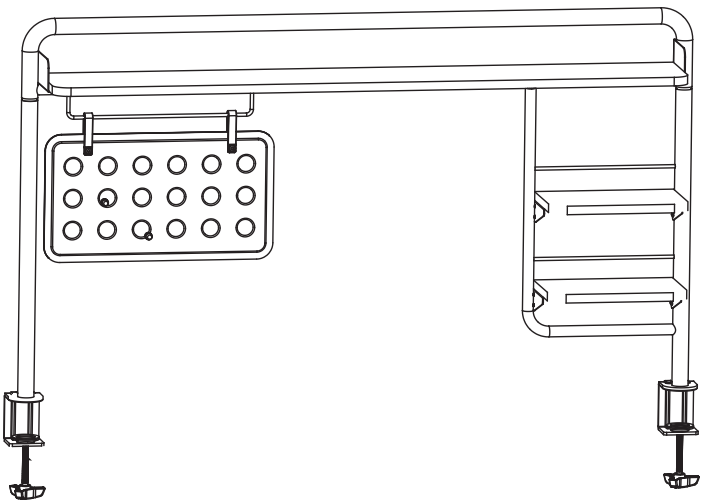

Black Clamp-on Desktop Shelving System

Instruction Manual

SKU: DESK-SHELF55A

Scan the QR code with your mobile device or follow the link for helpful videos and specifications related to this product.

<https://vivo-us.com/products/desk-shelf55a>

⚠ TIPOVER WARNING

SERIOUS OR FATAL CRUSHING INJURIES CAN OCCUR FROM TIPOVER. TO HELP PREVENT TIPOVER:

- NEVER ALLOW CHILDREN TO CLIMB, STAND, HANG, OR PLAY ON ANY PART OF MONITOR OR STAND.
- USE TIPOVER RESTRAINT OR ANCHOR STAND TO WALL

USE OF TIPOVER RESTRAINTS MAY ONLY REDUCE, BUT NOT ELIMINATE RISK OF TIPOVER.

⚠ WARNING: CHOKING HAZARD

SMALL PARTS - NOT FOR CHILDREN UNDER 3 YEARS. ADULT SUPERVISION IS REQUIRED.

PACKAGE CONTENTS

A (x1) Top Shelf Support	B (x1) Pole Left	C (x1) Pole Right	D (x1) Magnet Board	E (x1) Left Top Shelf Bracket
F (x1) Right Top Shelf Bracket	G (x2) Left Side Shelf Bracket	H (x2) Right Side Shelf Bracket	I (x2) Clamp	J (x2) Magnet
K (x1) Top Shelf	L (x2) Side Shelf	M (x2) Magnet Board Strap	N (x2) Clamp Pad	
S-A (x1) Washer	S-B (x2) M6 Nut	S-C (x29) M5x10mm Screw	S-D (x4) M5x16mm Screw	S-E (x2) M6x16mm Screw
S-F (x1) M5x30mm Screw	T-A (x1) 3mm Allen Wrench			

ASSEMBLY STEPS

STEP 1

Loosen the knobs on Clamps (I).

STEP 2

Attach Pole Left (B) and Pole Right (C) to Clamps (I) using M5x16mm Screw (S-D) and 3mm Allen Wrench (T-A). Install Clamp Pads (N) to the underside of Clamps (I).