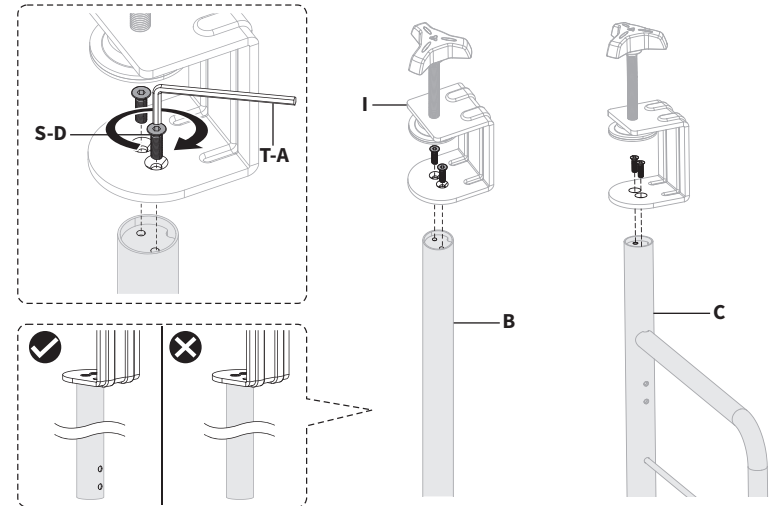

ASSEMBLY STEPS

STEP 1

Loosen the knobs on Clamps (I).

STEP 2

Attach Pole Left (B) and Pole Right (C) to Clamps (I) using M5x16mm Screw (S-D) and 3mm Allen Wrench (T-A). Install Clamp Pads (N) to the underside of Clamps (I).

STEP 3

Attach Pole Left (B) and Pole Right (C) to Top Shelf Support (A) using using M5x10mm Screws (S-C) and 3mm Allen Wrench (T-A).

STEP 4

Attach Left Top Shelf Bracket (E) and Right Top Shelf Bracket (F) to Top Shelf (K) using using M5x10mm Screws (S-C) and 3mm Allen Wrench (T-A).

STEP 5

Attach the top shelf assembly to Top Shelf Support (A) using using M5x10mm Screws (S-C) and 3mm Allen Wrench (T-A).

STEP 6

Stabilize Top Shelf (K) using M5x30mm Screw (S-F) and Washer (S-A). Tighten using 3mm Allen Wrench (T-A).

STEP 7

Attach Left Side Shelf Brackets (G) and Right Side Shelf Brackets (H) to Side Shelves (L) using using M5x10mm Screws (S-C) and 3mm Allen Wrench (T-A).

STEP 8

Attach side shelf assemblies to Right Pole (C) using using M5x10mm Screws (S-C) and 3mm Allen Wrench (T-A).