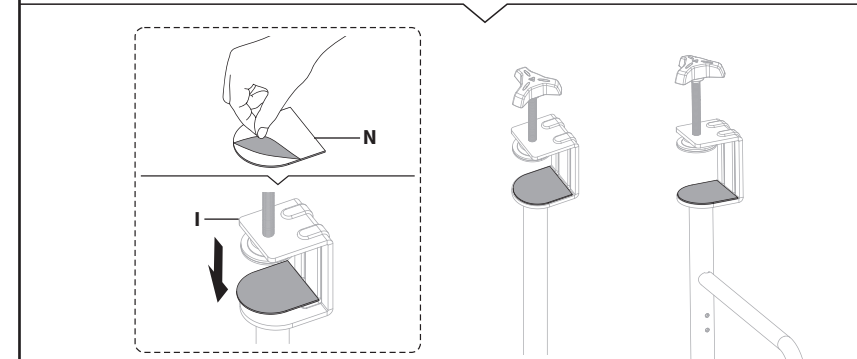

USE OF TIPOVER RESTRAINTS MAY ONLY REDUCE, BUT NOT ELIMINATE RISK OF TIPOVER.

⚠ WARNING: CHOKING HAZARD

SMALL PARTS - NOT FOR CHILDREN UNDER 3 YEARS. ADULT SUPERVISION IS REQUIRED.

PACKAGE CONTENTS

A (x1) Top Shelf Support	B (x1) Pole Left	C (x1) Pole Right	D (x1) Magnet Board	E (x1) Left Top Shelf Bracket
F (x1) Right Top Shelf Bracket	G (x2) Left Side Shelf Bracket	H (x2) Right Side Shelf Bracket	I (x2) Clamp	J (x2) Magnet
K (x1) Top Shelf	L (x2) Side Shelf	M (x2) Magnet Board Strap	N (x2) Clamp Pad	
S-A (x1) Washer	S-B (x2) M6 Nut	S-C (x29) M5x10mm Screw	S-D (x4) M5x16mm Screw	S-E (x2) M6x16mm Screw
S-F (x1) M5x30mm Screw	T-A (x1) 3mm Allen Wrench			

ASSEMBLY STEPS

STEP 1

Loosen the knobs on Clamps (I).

STEP 2

Attach Pole Left (B) and Pole Right (C) to Clamps (I) using M5x16mm Screw (S-D) and 3mm Allen Wrench (T-A). Install Clamp Pads (N) to the underside of Clamps (I).

STEP 3

Attach Pole Left (B) and Pole Right (C) to Top Shelf Support (A) using using M5x10mm Screws (S-C) and 3mm Allen Wrench (T-A).

STEP 4

Attach Left Top Shelf Bracket (E) and Right Top Shelf Bracket (F) to Top Shelf (K) using using M5x10mm Screws (S-C) and 3mm Allen Wrench (T-A).

STEP 5

Attach the top shelf assembly to Top Shelf Support (A) using using M5x10mm Screws (S-C) and 3mm Allen Wrench (T-A).

STEP 6

Stabilize Top Shelf (K) using M5x30mm Screw (S-F) and Washer (S-A). Tighten using 3mm Allen Wrench (T-A).