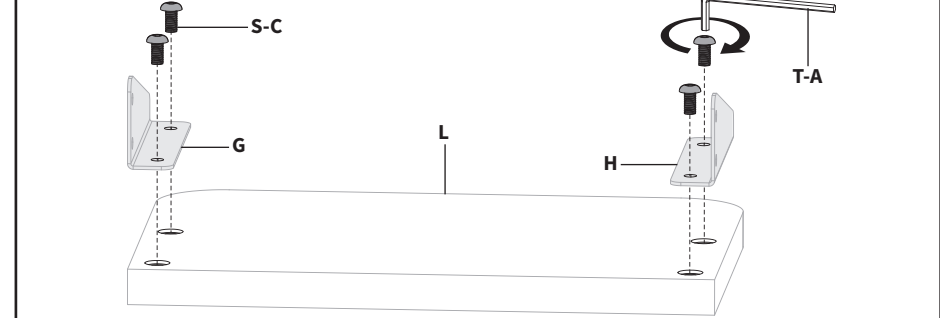

ASSEMBLY STEPS

STEP 1

Loosen the knobs on Clamps (I).

STEP 2

Attach Pole Left (B) and Pole Right (C) to Clamps (I) using M5x16mm Screw (S-D) and 3mm Allen Wrench (T-A). Install Clamp Pads (N) to the underside of Clamps (I).

STEP 3

Attach Pole Left (B) and Pole Right (C) to Top Shelf Support (A) using using M5x10mm Screws (S-C) and 3mm Allen Wrench (T-A).

STEP 4

Attach Left Top Shelf Bracket (E) and Right Top Shelf Bracket (F) to Top Shelf (K) using using M5x10mm Screws (S-C) and 3mm Allen Wrench (T-A).

STEP 5

Attach the top shelf assembly to Top Shelf Support (A) using using M5x10mm Screws (S-C) and 3mm Allen Wrench (T-A).

STEP 6

Stabilize Top Shelf (K) using M5x30mm Screw (S-F) and Washer (S-A). Tighten using 3mm Allen Wrench (T-A).

STEP 7

Attach Left Side Shelf Brackets (G) and Right Side Shelf Brackets (H) to Side Shelves (L) using using M5x10mm Screws (S-C) and 3mm Allen Wrench (T-A).

STEP 8

Attach side shelf assemblies to Right Pole (C) using using M5x10mm Screws (S-C) and 3mm Allen Wrench (T-A).