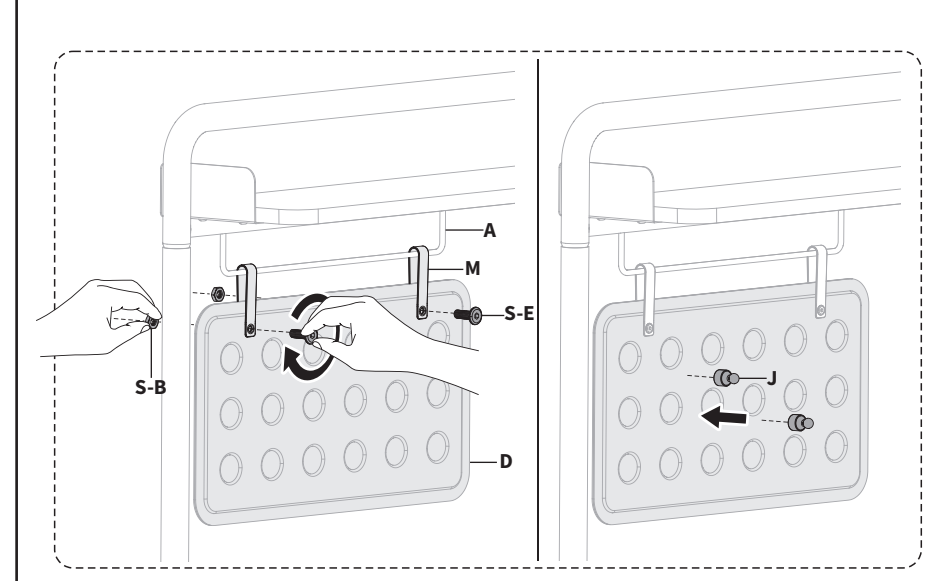

STEP 3

Attach Pole Left (B) and Pole Right (C) to Top Shelf Support (A) using using M5x10mm Screws (S-C) and 3mm Allen Wrench (T-A).

STEP 4

Attach Left Top Shelf Bracket (E) and Right Top Shelf Bracket (F) to Top Shelf (K) using using M5x10mm Screws (S-C) and 3mm Allen Wrench (T-A).

STEP 5

Attach the top shelf assembly to Top Shelf Support (A) using using M5x10mm Screws (S-C) and 3mm Allen Wrench (T-A).

STEP 6

Stabilize Top Shelf (K) using M5x30mm Screw (S-F) and Washer (S-A). Tighten using 3mm Allen Wrench (T-A).

STEP 7

Attach Left Side Shelf Brackets (G) and Right Side Shelf Brackets (H) to Side Shelves (L) using using M5x10mm Screws (S-C) and 3mm Allen Wrench (T-A).

STEP 8

Attach side shelf assemblies to Right Pole (C) using using M5x10mm Screws (S-C) and 3mm Allen Wrench (T-A).

STEP 9

Use Clamps (I) to install shelf assembly to the desktop.

STEP 10

Installed Magnet Board (D) to Top Shelf Support (A) using Magnet Board Straps (M) with M6x16mm Screws (S-E) and M6 Nuts (S-B). Tighten using 3mm Allen Wrench (T-A). Place Magnets (J) on Magnet Board (D).