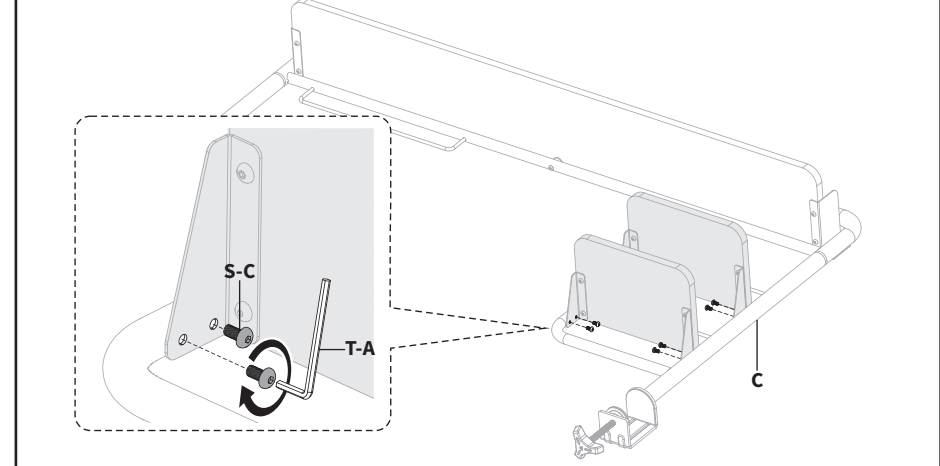

STEP 3

Attach Pole Left (B) and Pole Right (C) to Top Shelf Support (A) using using M5x10mm Screws (S-C) and 3mm Allen Wrench (T-A).

STEP 4

Attach Left Top Shelf Bracket (E) and Right Top Shelf Bracket (F) to Top Shelf (K) using using M5x10mm Screws (S-C) and 3mm Allen Wrench (T-A).

STEP 5

Attach the top shelf assembly to Top Shelf Support (A) using using M5x10mm Screws (S-C) and 3mm Allen Wrench (T-A).

STEP 6

Stabilize Top Shelf (K) using M5x30mm Screw (S-F) and Washer (S-A). Tighten using 3mm Allen Wrench (T-A).

STEP 7

Attach Left Side Shelf Brackets (G) and Right Side Shelf Brackets (H) to Side Shelves (L) using using M5x10mm Screws (S-C) and 3mm Allen Wrench (T-A).

STEP 8

Attach side shelf assemblies to Right Pole (C) using using M5x10mm Screws (S-C) and 3mm Allen Wrench (T-A).

STEP 9

Use Clamps (I) to install shelf assembly to the desktop.

STEP 10

Installed Magnet Board (D) to Top Shelf Support (A) using Magnet Board Straps (M) with M6x16mm Screws (S-E) and M6 Nuts (S-B). Tighten using 3mm Allen Wrench (T-A). Place Magnets (J) on Magnet Board (D).