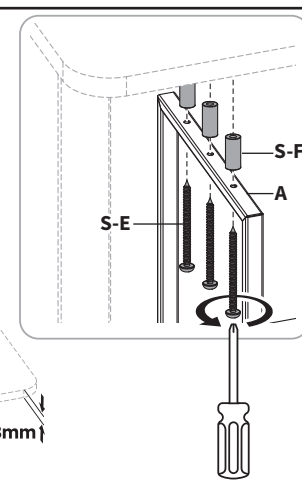

STEP 5 (Option B)

Spacing mounting brackets off desktop to help clear possible obstructions.
Hold the shelf assembly up to your desired mounting location mark hole locations using a pencil. Pre-drill marked locations using a 3/32" (2.5mm) drill bit drilling 5/8" (15mm) deep. Attach Mounting Brackets (**A**) to desktop using ST4.2x50mm Screws (**S-E**), Spacers (**S-F**), and a Phillips screwdriver.