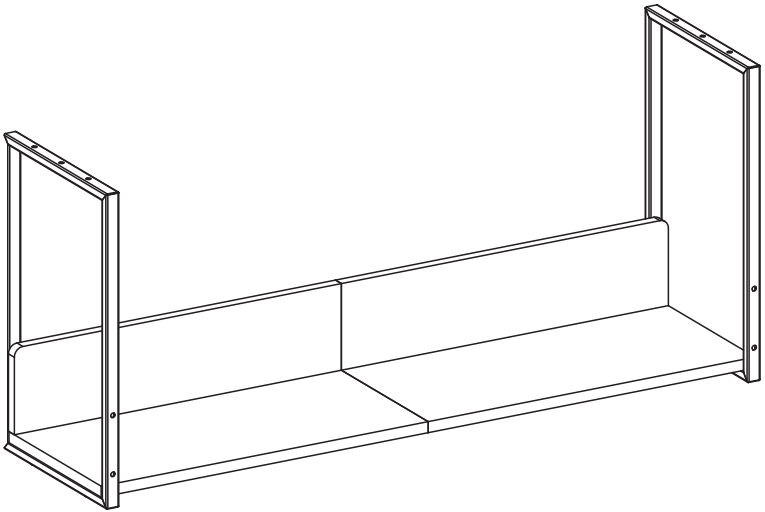

Black 30" Under Desk Shelf

Instruction Manual

SKU: DESK-SHELF30-UB

Scan the QR code with your mobile device or follow the link for helpful videos and specifications related to this product.

<https://vivo-us.com/products/desk-shelf30-ub>