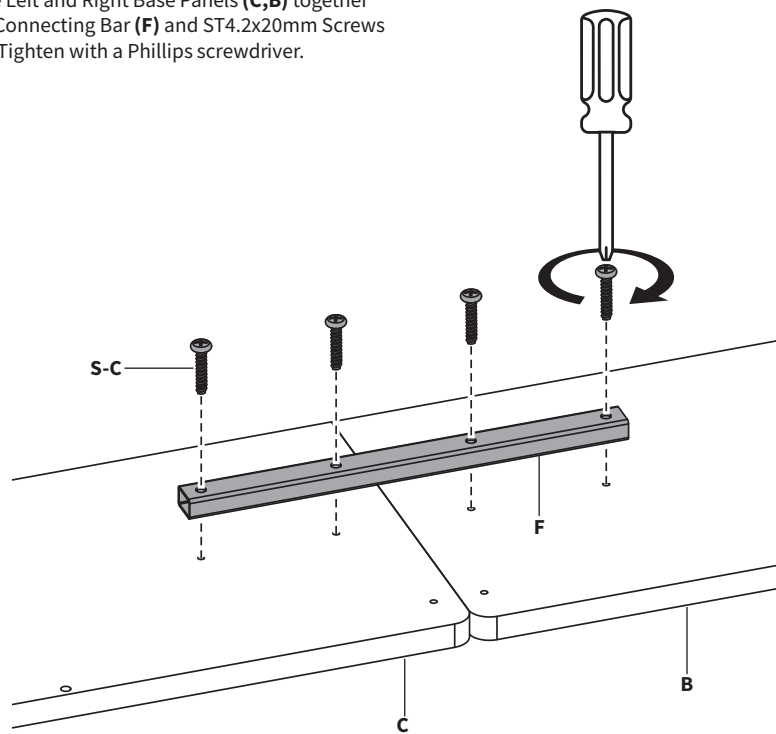

 A (x2) Mounting Bracket	 B (x1) Left Base Panel	 C (x1) Right Base Panel	 D (x1) Left Back Panel	 E (x1) Right Back Panel
 F (x1) Connecting Bar	 G (x1) Connecting Bracket			
 S-A (x4) Wooden Dowel Pin	 S-B (x4) ST4.2x13mm Screw	 S-C (x14) ST4.2x20mm Screw	 S-D (x6) ST4.2x25mm Screw	 S-E (x6) ST4.2x50mm Screw
 S-F (x6) Spacer				

NOTE: SOME HARDWARE INCLUDED MAY NOT BE USED

ASSEMBLY STEPS

STEP 1

Join Left and Right Base Panels (**B,C**) together using Wooden Dowel Pins (**S-A**). Join Left and Right Back Panels (**D,E**) using Wooden Dowel Pins (**S-A**).

STEP 2

Secure Left and Right Base Panels (**C,B**) together using Connecting Bar (**F**) and ST4.2x20mm Screws (**S-C**). Tighten with a Phillips screwdriver.

STEP 3

Join Base Panels (**B,C**) and Back Panels (**D,E**) together using Connecting Bracket (**G**) and ST4.2x13mm Screws (**S-B**). Tighten with a Phillips screwdriver.

Note: The holes along the center of the bracket should not be used.

STEP 4

Continue to secure Base Panels (**B,C**) and Back Panels (**D,E**) together using ST4.2x20mm Screws (**S-C**) and a Phillips screwdriver. Attach Mounting Brackets (**A**) to Base Panels (**B,C**) and Back Panels (**D,E**) using ST4.2x20mm Screws (**S-C**). Tighten with a Phillips screwdriver.