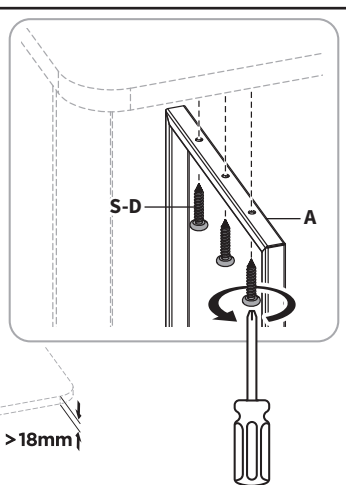

NOTE: SOME HARDWARE INCLUDED MAY NOT BE USED

ASSEMBLY STEPS

STEP 1

Join Left and Right Base Panels (**B,C**) together using Wooden Dowel Pins (**S-A**). Join Left and Right Back Panels (**D,E**) using Wooden Dowel Pins (**S-A**).

STEP 2

Secure Left and Right Base Panels (**C,B**) together using Connecting Bar (**F**) and ST4.2x20mm Screws (**S-C**). Tighten with a Phillips screwdriver.

STEP 3

Join Base Panels (**B,C**) and Back Panels (**D,E**) together using Connecting Bracket (**G**) and ST4.2x13mm Screws (**S-B**). Tighten with a Phillips screwdriver.

Note: The holes along the center of the bracket should not be used.

STEP 4

Continue to secure Base Panels (**B,C**) and Back Panels (**D,E**) together using ST4.2x20mm Screws (**S-C**) and a Phillips screwdriver. Attach Mounting Brackets (**A**) to Base Panels (**B,C**) and Back Panels (**D,E**) using ST4.2x20mm Screws (**S-C**). Tighten with a Phillips screwdriver.

STEP 5 (Option A)

Installing mounting brackets directly to desktop.
Hold the shelf assembly up to your desired mounting location mark hole locations using a pencil. Pre-drill marked locations using a 3/32" (2.5mm) drill bit drilling 5/8" (15mm) deep. Attach Mounting Brackets (**A**) to desktop using ST4.2x25mm Screws (**S-D**) and a Phillips screwdriver.