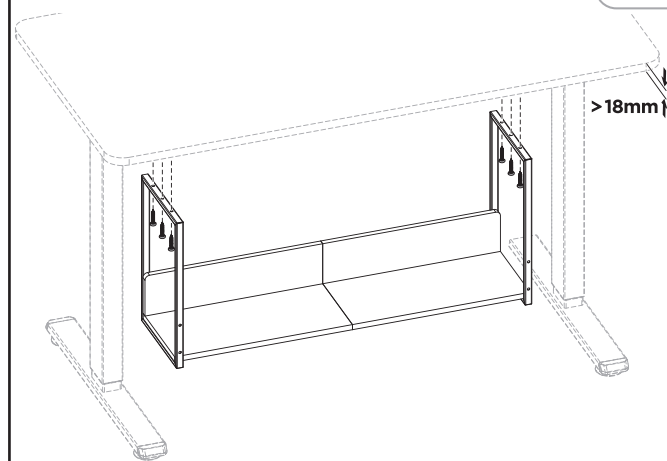

STEP 2

Secure Left and Right Base Panels (**C,B**) together using Connecting Bar (**F**) and ST4.2x20mm Screws (**S-C**). Tighten with a Phillips screwdriver.

STEP 3

Join Base Panels (**B,C**) and Back Panels (**D,E**) together using Connecting Bracket (**G**) and ST4.2x13mm Screws (**S-B**). Tighten with a Phillips screwdriver.

Note: The holes along the center of the bracket should not be used.

STEP 4

Continue to secure Base Panels (**B,C**) and Back Panels (**D,E**) together using ST4.2x20mm Screws (**S-C**) and a Phillips screwdriver. Attach Mounting Brackets (**A**) to Base Panels (**B,C**) and Back Panels (**D,E**) using ST4.2x20mm Screws (**S-C**). Tighten with a Phillips screwdriver.

STEP 5 (Option A)

Installing mounting brackets directly to desktop.
Hold the shelf assembly up to your desired mounting location mark hole locations using a pencil. Pre-drill marked locations using a 3/32" (2.5mm) drill bit drilling 5/8" (15mm) deep. Attach Mounting Brackets (**A**) to desktop using ST4.2x25mm Screws (**S-D**) and a Phillips screwdriver.