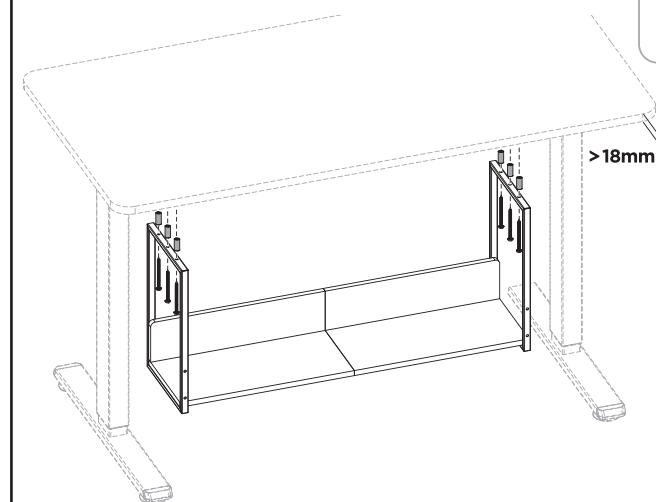

STEP 5 (Option B)

Spacing mounting brackets off desktop to help clear possible obstructions.
Hold the shelf assembly up to your desired mounting location mark hole locations using a pencil. Pre-drill marked locations using a 3/32" (2.5mm) drill bit drilling 5/8" (15mm) deep. Attach Mounting Brackets (**A**) to desktop using ST4.2x50mm Screws (**S-E**), Spacers (**S-F**), and a Phillips screwdriver.