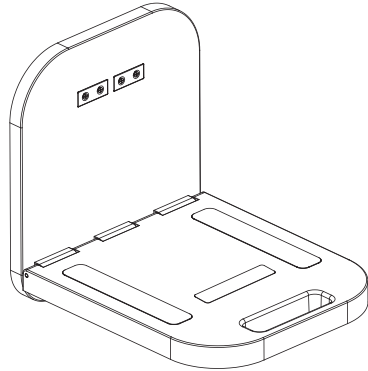

Magnetic Workstation

Scan the QR code with your mobile device or follow the link for helpful videos and specifications related to this product.

<https://vivo-us.com/products/desk-mag01>

Love your new VIVO setup and want to share? Tag us in your photo! @vivo_us

SKU: DESK-MAG01

MOUNTING NOTES:

Secure Magnets BEFORE Use:

Ensure that all mounting magnets are secure before mounting to intended surface as magnets can become loose with. Tighten screws using a Phillip screwdriver.