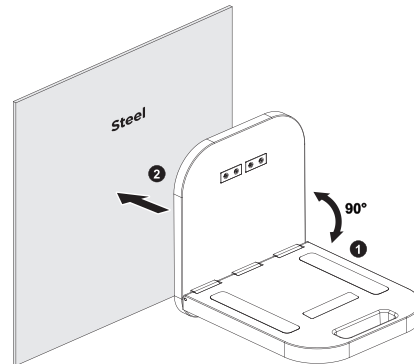

Magnetic Workstation

Scan the QR code with your mobile device or follow the link for helpful videos and specifications related to this product.

<https://vivo-us.com/products/desk-mag01>

Love your new VIVO setup and want to share? Tag us in your photo! @vivo_us

SKU: DESK-MAG01

MOUNTING NOTES:

Secure Magnets BEFORE Use:

Ensure that all mounting magnets are secure before mounting to intended surface as magnets can become loose with. Tighten screws using a Phillip screwdriver.

Mounting Surface Must Be At Least 1mm Thick

Before mounting, ensure intended surface is at least 1mm thick.

**8lbs
(3.6kg)**

**1mm Steel
Wall Panels**

**15.4lbs
(7kg)**

**2mm Steel
Wall Panels**

DO NOT EXCEED WEIGHT CAPACITY.