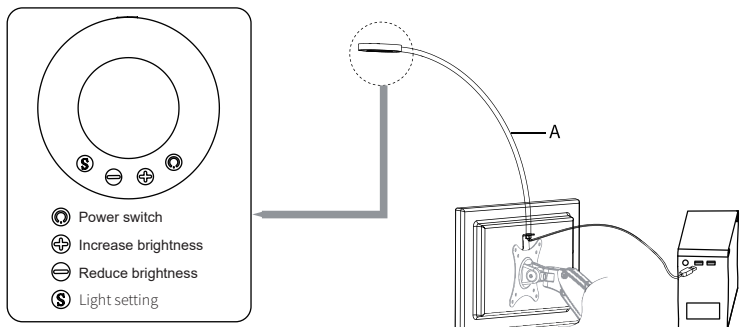

**Phillips
Screwdriver**

ASSEMBLY STEPS

STEP 1

Loosen the nut at the bottom of Lamp (A).

STEP 2

Insert the cable from Lamp **(A)** into the slot in the top of VESA Plate **(B)**. Slide the base of Lamp **(A)** into the slot on the top of VESA Plate **(B)** and retighten the nut using Wrench **(T-A)** to secure it in place.

STEP 3

Mount VESA Plate **(B)** between your monitor and monitor mount using M4x12mm Screws **(S-A)** and a Phillips screwdriver.

STEP 4

Plug the USB cable from Lamp **(A)** into your PC. Follow the diagram below for operating instruction.