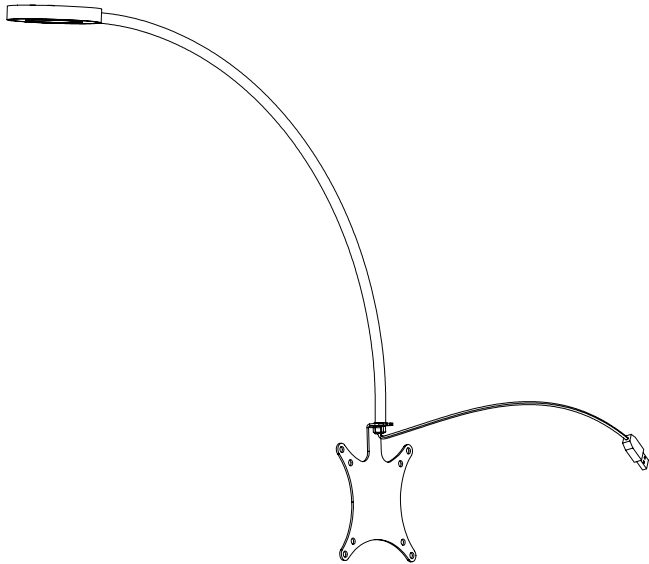

VESA Mountable Gooseneck Lamp

Instruction Manual

SKU: DESK-LTVA1

Scan the QR code with your mobile device or follow the link for helpful videos and specifications related to this product.

<https://vivo-us.com/products/desk-ltva1>

WARNING: CHOKING HAZARD

SMALL PARTS - NOT FOR CHILDREN UNDER 3 YEARS. ADULT SUPERVISION IS REQUIRED.

PACKAGE CONTENTS

A (x1)
Lamp

B (x1)
VESA Plate

S-A (x4)
M4x12mm Screw

T-A (x1)
Wrench

TOOLS NEEDED

**Phillips
Screwdriver**

ASSEMBLY STEPS

STEP 1

Loosen the nut at the bottom of Lamp (A).

STEP 2

Insert the cable from Lamp **(A)** into the slot in the top of VESA Plate **(B)**. Slide the base of Lamp **(A)** into the slot on the top of VESA Plate **(B)** and retighten the nut using Wrench **(T-A)** to secure it in place.

STEP 3

Mount VESA Plate **(B)** between your monitor and monitor mount using M4x12mm Screws **(S-A)** and a Phillips screwdriver.

STEP 4

Plug the USB cable from Lamp **(A)** into your PC. Follow the diagram below for operating instruction.