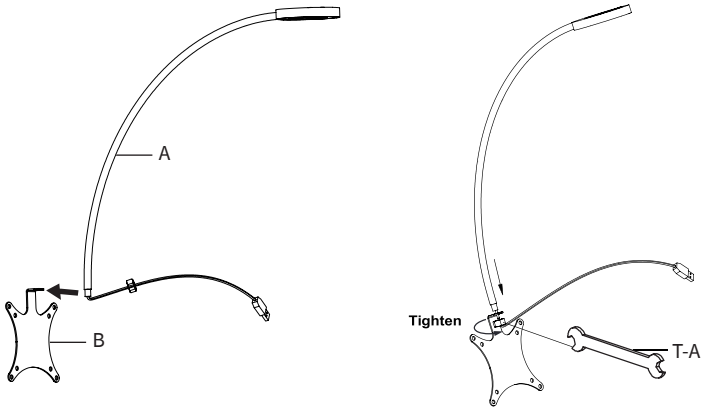

WARNING: CHOKING HAZARD

SMALL PARTS - NOT FOR CHILDREN UNDER 3 YEARS. ADULT SUPERVISION IS REQUIRED.

PACKAGE CONTENTS

A (x1)
Lamp

B (x1)
VESA Plate

S-A (x4)
M4x12mm Screw

T-A (x1)
Wrench

TOOLS NEEDED

**Phillips
Screwdriver**

ASSEMBLY STEPS

STEP 1

Loosen the nut at the bottom of Lamp (A).

STEP 2

Insert the cable from Lamp **(A)** into the slot in the top of VESA Plate **(B)**. Slide the base of Lamp **(A)** into the slot on the top of VESA Plate **(B)** and retighten the nut using Wrench **(T-A)** to secure it in place.

STEP 3

Mount VESA Plate **(B)** between your monitor and monitor mount using M4x12mm Screws **(S-A)** and a Phillips screwdriver.

STEP 4

Plug the USB cable from Lamp **(A)** into your PC. Follow the diagram below for operating instruction.