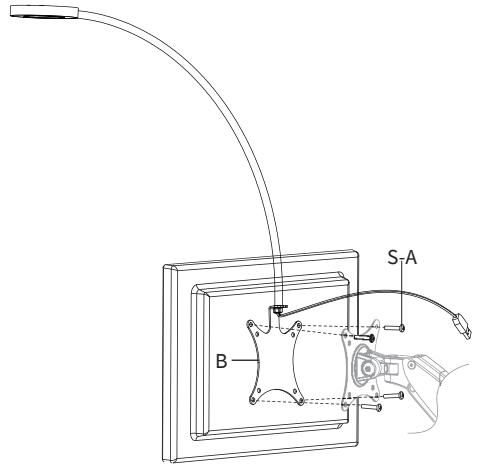

WARNING: CHOKING HAZARD

SMALL PARTS - NOT FOR CHILDREN UNDER 3 YEARS. ADULT SUPERVISION IS REQUIRED.

PACKAGE CONTENTS

A (x1)
Lamp

B (x1)
VESA Plate

S-A (x4)
M4x12mm Screw

T-A (x1)
Wrench

TOOLS NEEDED

**Phillips
Screwdriver**

ASSEMBLY STEPS

STEP 1

Loosen the nut at the bottom of Lamp (A).

STEP 2

Insert the cable from Lamp **(A)** into the slot in the top of VESA Plate **(B)**. Slide the base of Lamp **(A)** into the slot on the top of VESA Plate **(B)** and retighten the nut using Wrench **(T-A)** to secure it in place.

STEP 3

Mount VESA Plate **(B)** between your monitor and monitor mount using M4x12mm Screws **(S-A)** and a Phillips screwdriver.

STEP 4

Plug the USB cable from Lamp **(A)** into your PC. Follow the diagram below for operating instruction.