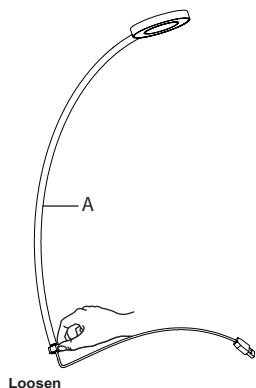

WARNING: CHOKING HAZARD

SMALL PARTS - NOT FOR CHILDREN UNDER 3 YEARS. ADULT SUPERVISION IS REQUIRED.

PACKAGE CONTENTS

A (x1)
Lamp

B (x1)
VESA Plate

S-A (x4)
M4x12mm Screw

T-A (x1)
Wrench

TOOLS NEEDED

**Phillips
Screwdriver**

ASSEMBLY STEPS

STEP 1

Loosen the nut at the bottom of Lamp (A).

STEP 2

Insert the cable from Lamp **(A)** into the slot in the top of VESA Plate **(B)**. Slide the base of Lamp **(A)** into the slot on the top of VESA Plate **(B)** and retighten the nut using Wrench **(T-A)** to secure it in place.

STEP 3

Mount VESA Plate **(B)** between your monitor and monitor mount using M4x12mm Screws **(S-A)** and a Phillips screwdriver.

STEP 4

Plug the USB cable from Lamp **(A)** into your PC. Follow the diagram below for operating instruction.