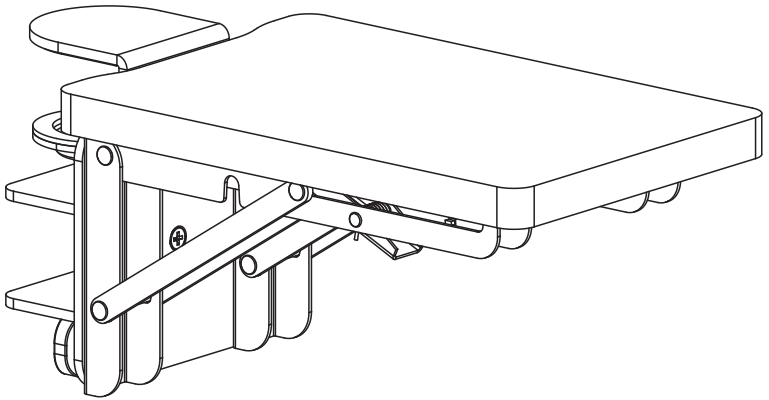

Black Clamp-on 9" x 6" Desk Extension

Instruction Manual

SKU: DESK-EXT09

Scan the QR code with your mobile device or follow the link for helpful videos and specifications related to this product.

<https://vivo-us.com/products/desk-ext09>

WARNING: CHOKING HAZARD

SMALL PARTS - NOT FOR CHILDREN UNDER 3 YEARS. ADULT SUPERVISION IS REQUIRED.

PACKAGE CONTENTS

A (x1)
Platform

B (x1)
Clamp

C (x2)
Folding Bracket

S-A (x6)
M5x12mm Screw

S-B (x4)
M6x6mm Screw