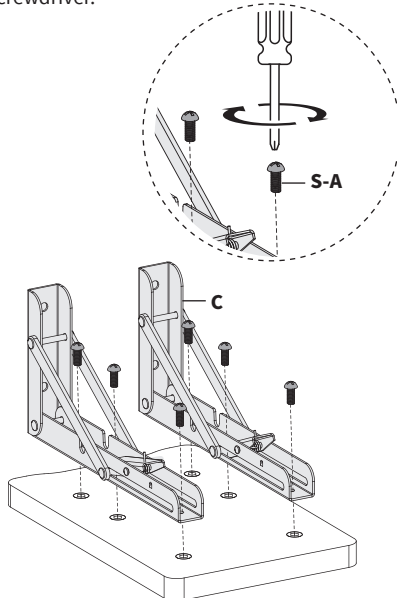

WARNING: CHOKING HAZARD

SMALL PARTS - NOT FOR CHILDREN UNDER 3 YEARS. ADULT SUPERVISION IS REQUIRED.

PACKAGE CONTENTS

A (x1)
Platform

B (x1)
Clamp

C (x2)
Folding Bracket

S-A (x6)
M5x12mm Screw

S-B (x4)
M6x6mm Screw

TOOLS NEEDED

Phillips
Screwdriver

DO NOT EXCEED WEIGHT CAPACITY.

Failure to do so may result in serious injury.

**33lbs
(15kg)**

ASSEMBLY STEPS

STEP 1

Press and hold the release levers on Folding Brackets (**C**) to lift and unfold.

STEP 2

Connect Folding Brackets (**C**) to Platform (**A**) using M5x12mm Screws (**S-A**) and a Phillips screwdriver.

STEP 3 (Optional)

DESKTOPS THICKER THAN 2": To install on a desktop thicker than 2" (46.5mm), separate Clamp (B) into Upper Clamp (B1) and Lower Clamp (B2). Disassemble Lower Clamp (B2) and flip the bracket over. Reassemble, as shown below.