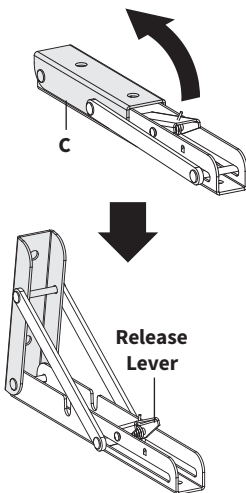

WARNING: CHOKING HAZARD

SMALL PARTS - NOT FOR CHILDREN UNDER 3 YEARS. ADULT SUPERVISION IS REQUIRED.

PACKAGE CONTENTS

A (x1)
Platform

B (x1)
Clamp

C (x2)
Folding Bracket

S-A (x6)
M5x12mm Screw

S-B (x4)
M6x6mm Screw

TOOLS NEEDED

Phillips
Screwdriver

DO NOT EXCEED WEIGHT CAPACITY.

Failure to do so may result in serious injury.

**33lbs
(15kg)**

ASSEMBLY STEPS

STEP 1

Press and hold the release levers on Folding Brackets (**C**) to lift and unfold.

STEP 2

Connect Folding Brackets (**C**) to Platform (**A**) using M5x12mm Screws (**S-A**) and a Phillips screwdriver.

STEP 3 (Optional)

DESKTOPS THICKER THAN 2": To install on a desktop thicker than 2" (46.5mm), separate Clamp (B) into Upper Clamp (B1) and Lower Clamp (B2). Disassemble Lower Clamp (B2) and flip the bracket over. Reassemble, as shown below.