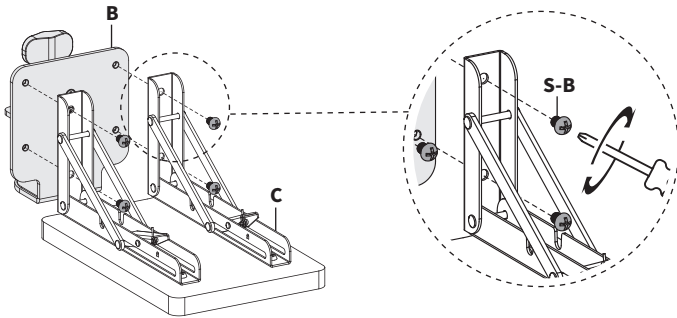

STEP 2

Connect Folding Brackets (**C**) to Platform (**A**) using M5x12mm Screws (**S-A**) and a Phillips screwdriver.

STEP 3 (Optional)

DESKTOPS THICKER THAN 2": To install on a desktop thicker than 2" (46.5mm), separate Clamp (B) into Upper Clamp (B1) and Lower Clamp (B2). Disassemble Lower Clamp (B2) and flip the bracket over. Reassemble, as shown below.

For desktops less than 2", skip this step.

STEP 4

Connect Clamps (B) to Folding Brackets (C) using M6x6mm Screws (S-B) and a Phillips screwdriver.

STEP 5

Secure Clamp (B) to the desktop. Hold release levers on Folding Brackets (C) to raise and lower extension.