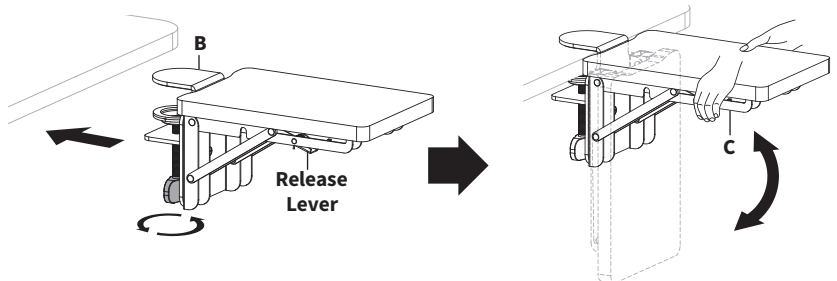

STEP 2

Connect Folding Brackets (**C**) to Platform (**A**) using M5x12mm Screws (**S-A**) and a Phillips screwdriver.

STEP 3 (Optional)

DESKTOPS THICKER THAN 2": To install on a desktop thicker than 2" (46.5mm), separate Clamp (B) into Upper Clamp (B1) and Lower Clamp (B2). Disassemble Lower Clamp (B2) and flip the bracket over. Reassemble, as shown below.

For desktops less than 2", skip this step.

STEP 4

Connect Clamps (B) to Folding Brackets (C) using M6x6mm Screws (S-B) and a Phillips screwdriver.

STEP 5

Secure Clamp (B) to the desktop. Hold release levers on Folding Brackets (C) to raise and lower extension.