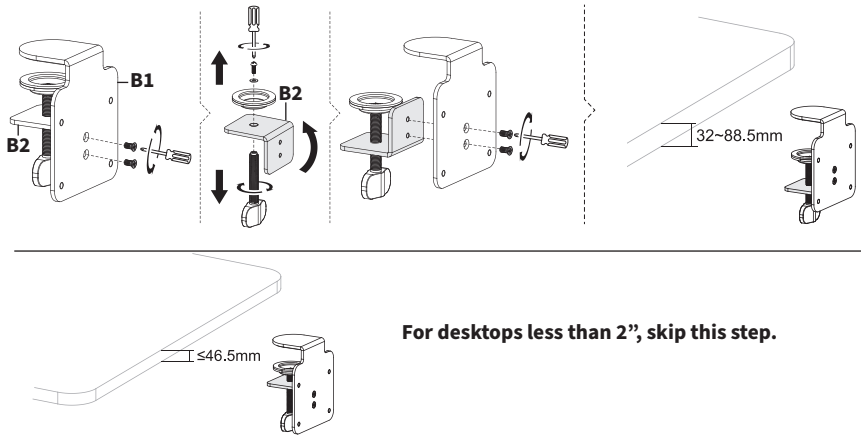

TOOLS NEEDED

Phillips
Screwdriver

DO NOT EXCEED WEIGHT CAPACITY.

Failure to do so may result in serious injury.

**33lbs
(15kg)**

ASSEMBLY STEPS

STEP 1

Press and hold the release levers on Folding Brackets (**C**) to lift and unfold.

STEP 2

Connect Folding Brackets (**C**) to Platform (**A**) using M5x12mm Screws (**S-A**) and a Phillips screwdriver.

STEP 3 (Optional)

DESKTOPS THICKER THAN 2": To install on a desktop thicker than 2" (46.5mm), separate Clamp (B) into Upper Clamp (B1) and Lower Clamp (B2). Disassemble Lower Clamp (B2) and flip the bracket over. Reassemble, as shown below.