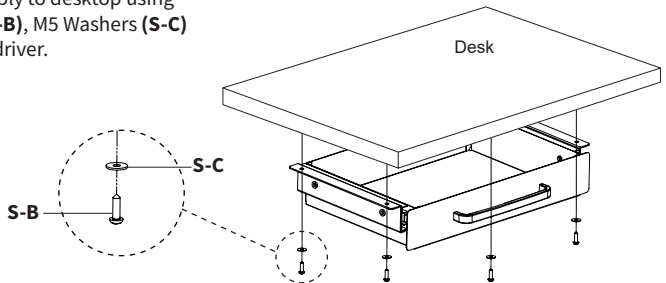

STEP 1

Connect Handle (C) to front panel of Drawer (A) using M4x5mm Screws (S-A) and a Phillips screwdriver.

STEP 2

Slide Side Bracket (**B**) onto side track of Drawer (**A**).

STEP 3

Place Template (**D**) on the underside of the desktop with the arrow pointing towards the front edge of the desk. Use a pencil to mark holes. Remove Template (**D**) and Drill $3/8''$ (10mm) deep pilot holes using a $3/32''$ (2.5mm) drill bit.

STEP 4

Attach drawer assembly to desktop using M5x16mm Screws (**S-B**), M5 Washers (**S-C**) and a Phillips screwdriver.

STEP 5

Drawer is now ready for use.

Open **Monday - Friday 7:00am - 7:00pm** CST,
our dedicated support team can offer immediate assistance with rapid response times. If any parts are received damaged or defective, please contact us. We are happy to replace parts to ensure you have a fully functioning product.