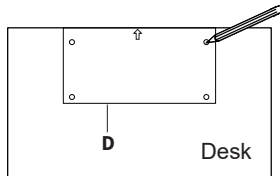

STEP 1

Connect Handle (C) to front panel of Drawer (A) using M4x5mm Screws (S-A) and a Phillips screwdriver.

STEP 2

Slide Side Bracket (**B**) onto side track of Drawer (**A**).

STEP 3

Place Template (**D**) on the underside of the desktop with the arrow pointing towards the front edge of the desk. Use a pencil to mark holes. Remove Template (**D**) and Drill $3/8''$ (10mm) deep pilot holes using a $3/32''$ (2.5mm) drill bit.