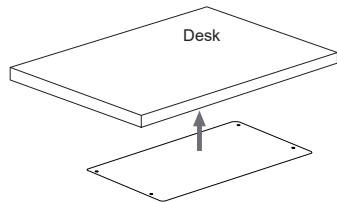

STEP 1

Connect Handle (C) to front panel of Drawer (A) using M4x5mm Screws (S-A) and a Phillips screwdriver.

STEP 2

Slide Side Bracket (**B**) onto side track of Drawer (**A**).

STEP 3

Place Template (**D**) on the underside of the desktop with the arrow pointing towards the front edge of the desk. Use a pencil to mark holes. Remove Template (**D**) and Drill $3/8''$ (10mm) deep pilot holes using a $3/32''$ (2.5mm) drill bit.