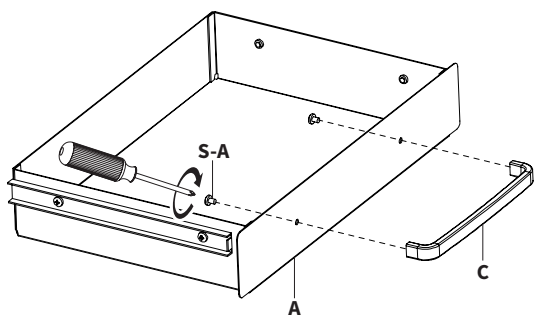

S-B (x4)
M5x16 Screw

S-C (x4)
M5 Washer

TOOLS NEEDED

Pencil

Phillips
Screwdriver

Drill
(3/32" Bit)

DO NOT EXCEED WEIGHT CAPACITY.
Failure to do so may result in serious injury.

ASSEMBLY STEPS

STEP 1

Connect Handle (C) to front panel of Drawer (A) using M4x5mm Screws (S-A) and a Phillips screwdriver.

STEP 2

Slide Side Bracket (**B**) onto side track of Drawer (**A**).

STEP 3

Place Template (**D**) on the underside of the desktop with the arrow pointing towards the front edge of the desk. Use a pencil to mark holes. Remove Template (**D**) and Drill $3/8''$ (10mm) deep pilot holes using a $3/32''$ (2.5mm) drill bit.