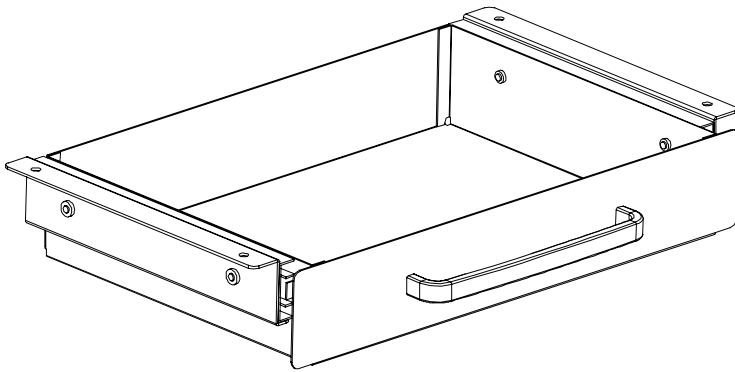

Black Under Desk Drawer with Pull Handle

Instruction Manual

SKU: DESK-DR1H-B

Scan the QR code with your mobile device or follow the link for helpful videos and specifications related to this product.

<https://vivo-us.com/products/desk-dr1h-b>