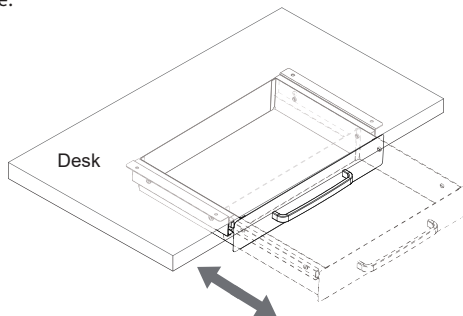

STEP 5

Drawer is now ready for use.