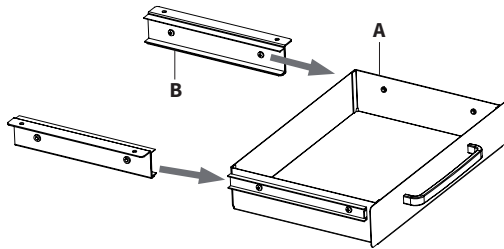

S-B (x4)
M5x16 Screw

S-C (x4)
M5 Washer

TOOLS NEEDED

Pencil

Phillips
Screwdriver

Drill
(3/32" Bit)

DO NOT EXCEED WEIGHT CAPACITY.
Failure to do so may result in serious injury.

ASSEMBLY STEPS

STEP 1

Connect Handle (C) to front panel of Drawer (A) using M4x5mm Screws (S-A) and a Phillips screwdriver.

STEP 2

Slide Side Bracket (**B**) onto side track of Drawer (**A**).

STEP 3

Place Template (**D**) on the underside of the desktop with the arrow pointing towards the front edge of the desk. Use a pencil to mark holes. Remove Template (**D**) and Drill $3/8''$ (10mm) deep pilot holes using a $3/32''$ (2.5mm) drill bit.