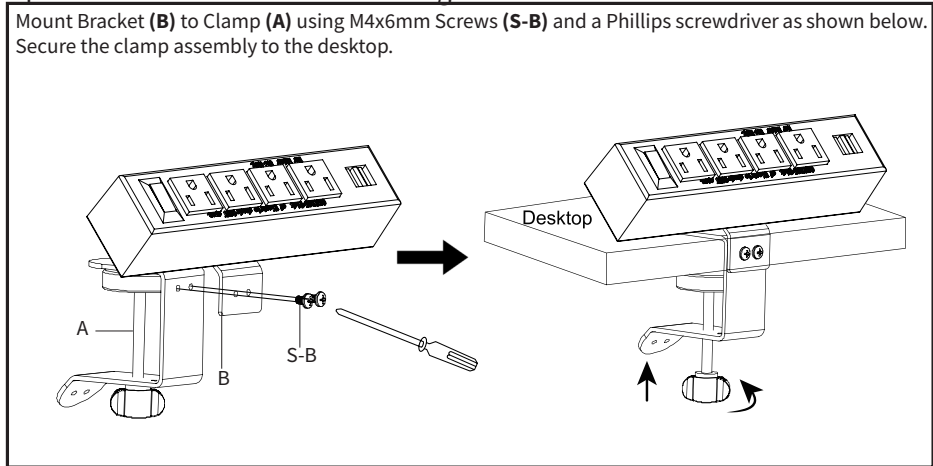

TOOLS NEEDED

**Phillips
Screwdriver**

ASSEMBLY STEPS

STEP 1

Assemble Bracket **(B)** to Power Strip **(C)** using ST3.3x10mm Screws **(S-A)** and a Phillips screwdriver.

Option A - Above Desk Front Mounting

Mount Bracket **(B)** to Clamp **(A)** using M4x6mm Screws **(S-B)** and a Phillips screwdriver as shown below. Secure the clamp assembly to the desktop.

Option B - Above Desk Rear Mounting

Mount Bracket (B) to Clamp (A) using M4x6mm Screws (S-B) and a Phillips screwdriver as shown below. Secure the clamp assembly to the desktop.