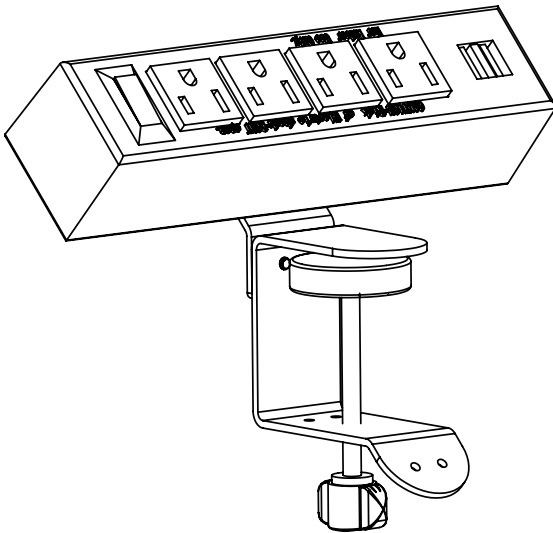

Black Clamp-On Power Strip

Instruction Manual

SKU: DESK-AC120V

Scan the QR code with your mobile device or follow the link for helpful videos and specifications related to this product.

<https://vivo-us.com/products/desk-ac120v>

WARNING: CHOKING HAZARD

SMALL PARTS - NOT FOR CHILDREN UNDER 3 YEARS. ADULT SUPERVISION IS REQUIRED.

PACKAGE CONTENTS

A (x1)
Clamp

B (x1)
Bracket

C (x1)
Power Strip

S-A (x3)
ST3.3x10mm Screw

S-B (x2)
M4x6mm Screw