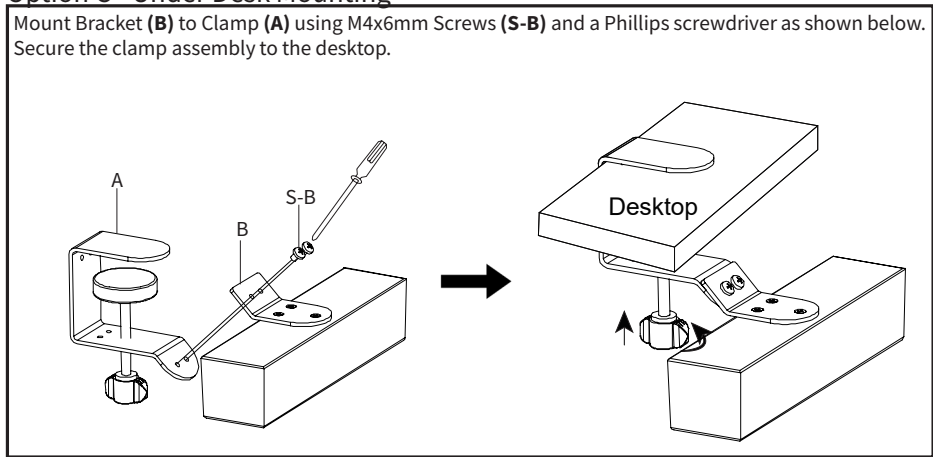

Option C - Under Desk Mounting

Mount Bracket (B) to Clamp (A) using M4x6mm Screws (S-B) and a Phillips screwdriver as shown below. Secure the clamp assembly to the desktop.