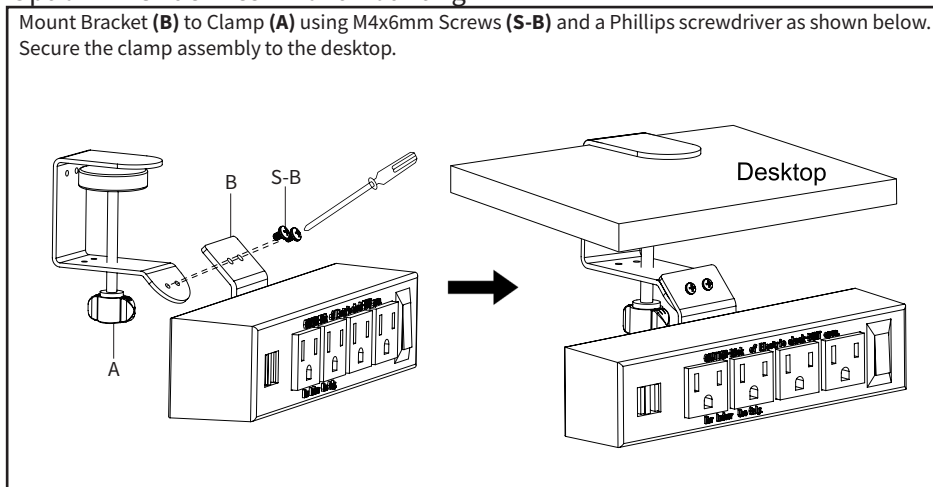

Option D - Under Desk Front Mounting

Mount Bracket (B) to Clamp (A) using M4x6mm Screws (S-B) and a Phillips screwdriver as shown below. Secure the clamp assembly to the desktop.