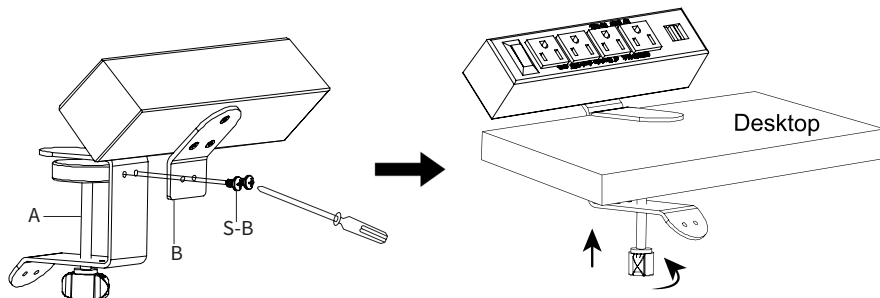

TOOLS NEEDED

**Phillips
Screwdriver**

ASSEMBLY STEPS

STEP 1

Assemble Bracket **(B)** to Power Strip **(C)** using ST3.3x10mm Screws **(S-A)** and a Phillips screwdriver.

Option A - Above Desk Front Mounting

Mount Bracket **(B)** to Clamp **(A)** using M4x6mm Screws **(S-B)** and a Phillips screwdriver as shown below. Secure the clamp assembly to the desktop.

Option B - Above Desk Rear Mounting

Mount Bracket (B) to Clamp (A) using M4x6mm Screws (S-B) and a Phillips screwdriver as shown below. Secure the clamp assembly to the desktop.