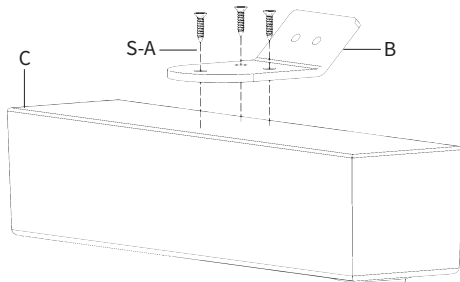

WARNING: CHOKING HAZARD

SMALL PARTS - NOT FOR CHILDREN UNDER 3 YEARS. ADULT SUPERVISION IS REQUIRED.

PACKAGE CONTENTS

A (x1)
Clamp

B (x1)
Bracket

C (x1)
Power Strip

S-A (x3)
ST3.3x10mm Screw

S-B (x2)
M4x6mm Screw

TOOLS NEEDED

**Phillips
Screwdriver**

ASSEMBLY STEPS

STEP 1

Assemble Bracket **(B)** to Power Strip **(C)** using ST3.3x10mm Screws **(S-A)** and a Phillips screwdriver.

Option A - Above Desk Front Mounting

Mount Bracket **(B)** to Clamp **(A)** using M4x6mm Screws **(S-B)** and a Phillips screwdriver as shown below. Secure the clamp assembly to the desktop.

Option B - Above Desk Rear Mounting

Mount Bracket (B) to Clamp (A) using M4x6mm Screws (S-B) and a Phillips screwdriver as shown below. Secure the clamp assembly to the desktop.