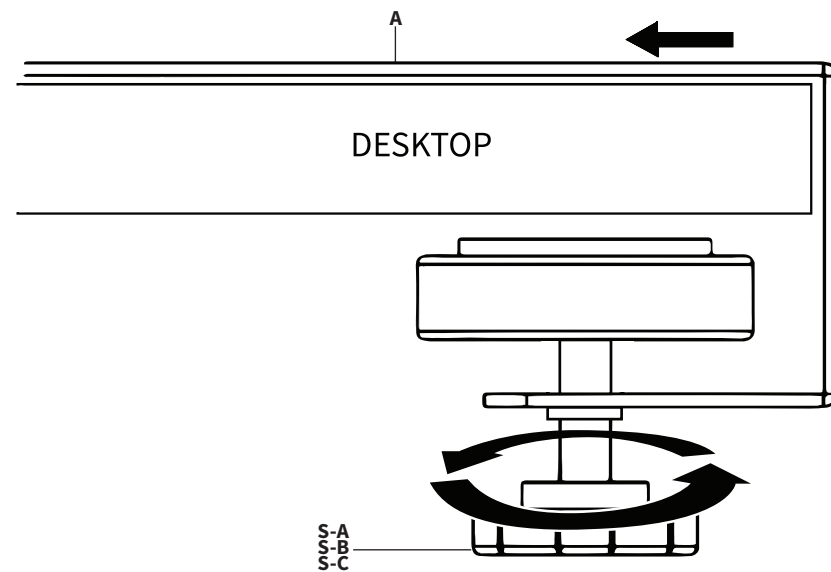

Clamp-on Desk Corner Connector

Instruction Manual

SKU: DESK-AC07C

Scan the QR code with your mobile device or follow the link for helpful videos and specifications related to this product.

<https://vivo-us.com/products/desk-ac07c>

STEP 2

Thread Screws (S-A, S-B, or S-C), depending on the thickness of your desktop, into the bottom of Desktop Sleeve (A). Place Screw Caps (B) onto the ends of Screws.

STEP 3

Slide Desktop Sleeve (A) onto the desktop and tighten Screws (S-A, S-B, or S-C) to secure it in place.