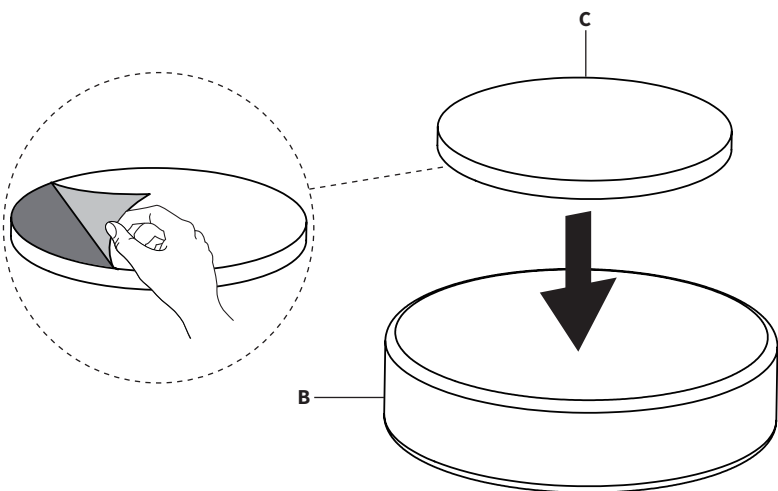

Clamp-on Desk Corner Connector

Instruction Manual

SKU: DESK-AC07C

Scan the QR code with your mobile device or follow the link for helpful videos and specifications related to this product.

<https://vivo-us.com/products/desk-ac07c>

⚠ WARNING: CHOKING HAZARD

SMALL PARTS - NOT FOR CHILDREN UNDER 3 YEARS. ADULT SUPERVISION IS REQUIRED.

PACKAGE CONTENTS

NOTE: SOME HARDWARE INCLUDED MAY NOT BE USED

TOOLS NEEDED

ASSEMBLY STEPS

STEP 1

Remove the adhesive backing from Pads (C) and place them on top of Screw caps (B).

STEP 2

Thread Screws (S-A, S-B, or S-C), depending on the thickness of your desktop, into the bottom of Desktop Sleeve (A). Place Screw Caps (B) onto the ends of Screws.

STEP 3

Slide Desktop Sleeve (A) onto the desktop and tighten Screws (S-A, S-B, or S-C) to secure it in place.