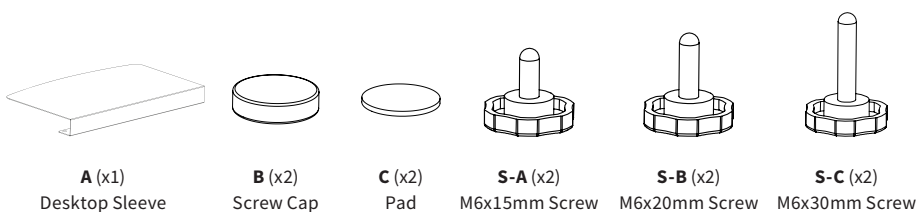

⚠ WARNING!

If you do not understand these directions, or if you have any doubts about the safety of the installation, please call a qualified technician. Check carefully to make sure there are no missing or defective parts. Improper installation may cause damage or serious injury. Do not use this product for any purpose that is not explicitly specified in this manual. Do not exceed weight capacity. We cannot be liable for damage or injury caused by improper mounting, incorrect assembly or inappropriate use.

⚠ WARNING: CHOKING HAZARD

SMALL PARTS - NOT FOR CHILDREN UNDER 3 YEARS. ADULT SUPERVISION IS REQUIRED.

PACKAGE CONTENTS