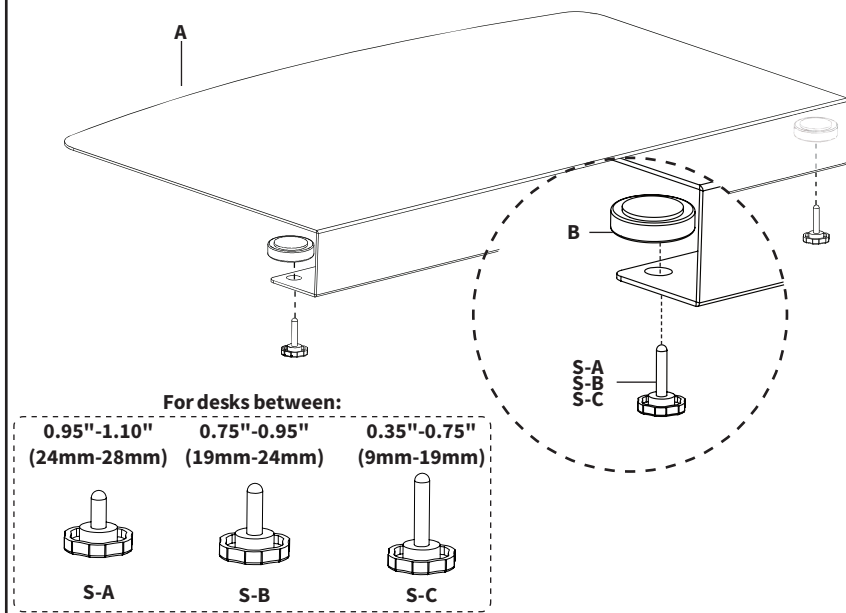

⚠ WARNING: CHOKING HAZARD

SMALL PARTS - NOT FOR CHILDREN UNDER 3 YEARS. ADULT SUPERVISION IS REQUIRED.

PACKAGE CONTENTS

NOTE: SOME HARDWARE INCLUDED MAY NOT BE USED

TOOLS NEEDED

ASSEMBLY STEPS

STEP 1

Remove the adhesive backing from Pads (C) and place them on top of Screw caps (B).

STEP 2

Thread Screws (S-A, S-B, or S-C), depending on the thickness of your desktop, into the bottom of Desktop Sleeve (A). Place Screw Caps (B) onto the ends of Screws.

STEP 3

Slide Desktop Sleeve (A) onto the desktop and tighten Screws (S-A, S-B, or S-C) to secure it in place.