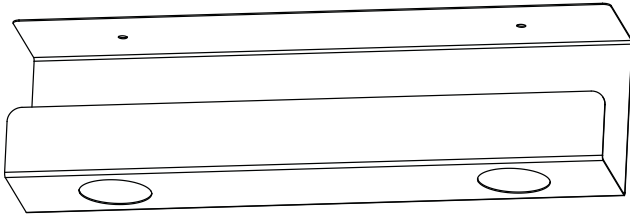

# SKU: DESK-AC06-1C

## Under Desk Cable Management Tray

**PACKAGE CONTENTS**

	
<b>A (x1)</b> Tray	<b>B (x2)</b> Screw

**For Softer Wood or Particle Board Desk**  
Hold the tray (A) to the desired location, and secure using screws (B). Screws are self tapping and will thread directly into the desktop.

**For Hard Wood Desk**  
Hold the tray (A) to the desired location and mark drilling locations with a pencil. Drill pilot holes using a 1/8" (or 3mm) drill bit, then secure the tray to the desk using screws (B).