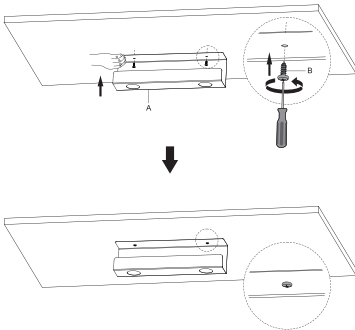

## Under Desk Cable Management Tray

**PACKAGE CONTENTS**

	
<b>A (x1)</b> Tray	<b>B (x2)</b> Screw

**For Softer Wood or Particle Board Desk**  
Hold the tray (A) to the desired location, and secure using screws (B). Screws are self tapping and will thread directly into the desktop.

**For Hard Wood Desk**  
Hold the tray (A) to the desired location and mark drilling locations with a pencil. Drill pilot holes using a 1/8" (or 3mm) drill bit, then secure the tray to the desk using screws (B).