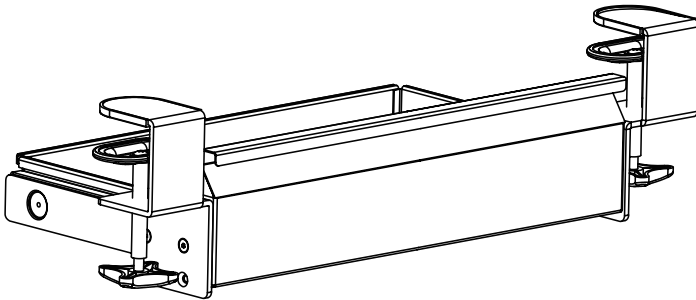

Clamp-On Desk Drawer

Instruction Manual

SKU: DESK-AC03C-B/W

Scan the QR code with your mobile device or follow the link for helpful videos and specifications related to this product.

<https://vivo-us.com/products/desk-ac03c-b>

WARNING: CHOKING HAZARD

SMALL PARTS - NOT FOR CHILDREN UNDER 3 YEARS. ADULT SUPERVISION IS REQUIRED.

PACKAGE CONTENTS

A (x1)
Drawer

B (x2)
Rail Set

C (x2)
Clamp

D (x2)
Clamp Pad

S-A (x4)
M5x8mm
Screw