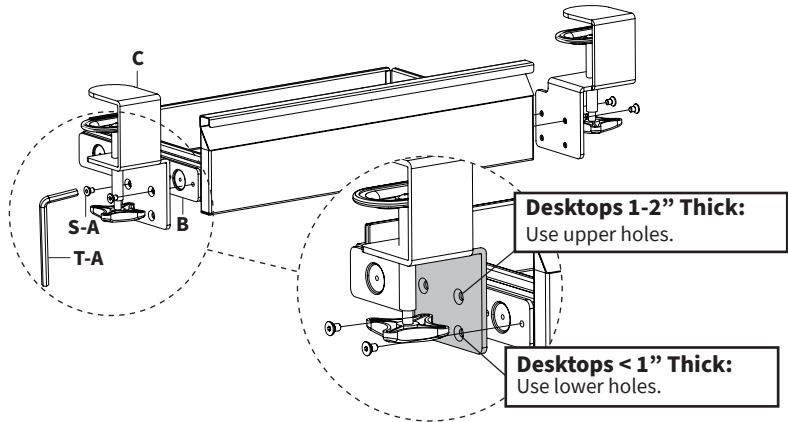

T-A (x1)
3mm Allen
Wrench

TOOLS NEEDED

**Phillips
Screwdriver**

DO NOT EXCEED WEIGHT CAPACITY.

Failure to do so may result in serious injury.

ASSEMBLY STEPS

STEP 1

Slide Rail Set (**B**) over side rails on Drawer (**A**) to secure in place.

STEP 2

Secure Clamps (C) to Rail Set (B) using M5x8mm Screws (S-A) in holes corresponding to desk thickness below. Secure using 3mm Allen Wrench (T-A).

STEP 3

Place assembled drawer on desktop. Slide Clamp Pads (D) under clamps. Tighten Clamp (C) hand bolts to secure.