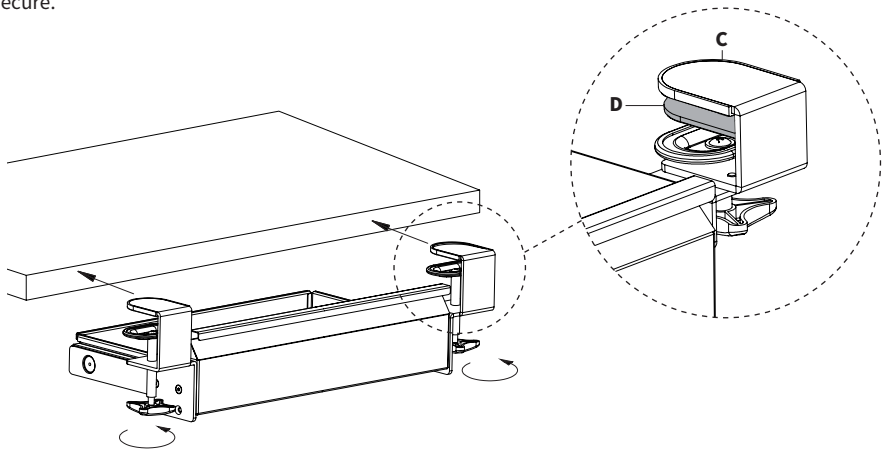

T-A (x1)
3mm Allen
Wrench

TOOLS NEEDED

**Phillips
Screwdriver**

DO NOT EXCEED WEIGHT CAPACITY.

Failure to do so may result in serious injury.

ASSEMBLY STEPS

STEP 1

Slide Rail Set (**B**) over side rails on Drawer (**A**) to secure in place.

STEP 2

Secure Clamps (C) to Rail Set (B) using M5x8mm Screws (S-A) in holes corresponding to desk thickness below. Secure using 3mm Allen Wrench (T-A).

STEP 3

Place assembled drawer on desktop. Slide Clamp Pads (D) under clamps. Tighten Clamp (C) hand bolts to secure.