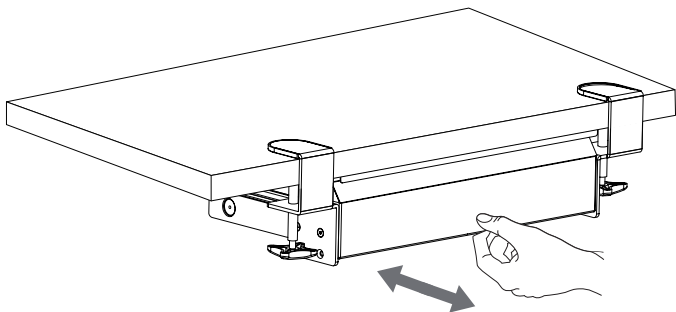

STEP 4

Drawer is now ready for use.