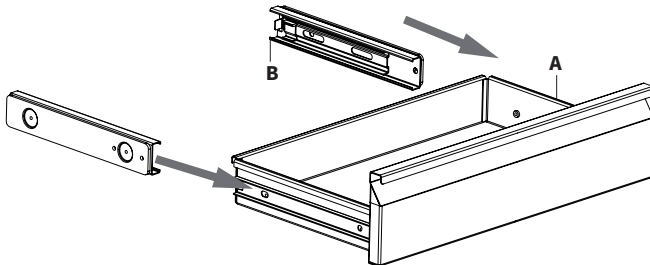

T-A (x1)
3mm Allen
Wrench

TOOLS NEEDED

**Phillips
Screwdriver**

DO NOT EXCEED WEIGHT CAPACITY.

Failure to do so may result in serious injury.

ASSEMBLY STEPS

STEP 1

Slide Rail Set (**B**) over side rails on Drawer (**A**) to secure in place.

STEP 2

Secure Clamps (C) to Rail Set (B) using M5x8mm Screws (S-A) in holes corresponding to desk thickness below. Secure using 3mm Allen Wrench (T-A).

STEP 3

Place assembled drawer on desktop. Slide Clamp Pads (D) under clamps. Tighten Clamp (C) hand bolts to secure.